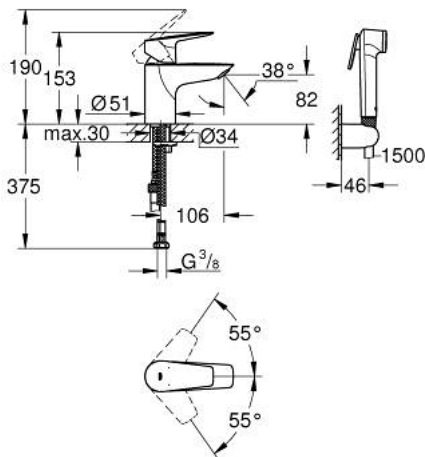

23 757 001 **BAUEDGE SINGLE-LEVER BASIN MIXER 1/2"**
S-SIZE

PRODUCT DESCRIPTION

- Colour: chrome
- GROHE SmoothControl 35 mm ceramic cartridge
- with temperature limiter
- GROHE LongLife finish
- AquaCalibrator
- maximum flow rate (at 3 bar): 5 l/min
- rapid installation system
- smooth body
- flexible connection hoses

- with shower set consisting of

- hand shower with integrated diverter

- wall shower holder

- shower hose 1500 mm

23 757 001 **BAUEDGE SINGLE-LEVER BASIN MIXER 1/2"**
S-SIZE

SPARE PARTS, September 2018 – October 2020

- 1: Cap (Spare part-nr. 46492000)
- 2: Screw coupling (Spare part-nr. 46460000)
- 3: Cartridge (Spare part-nr. 46374000)
- 4: Flow restrictor

(Spare part-nr. 1354730000)

- 5: Shank mounting kit (Spare part-nr. 46671000)
- 6: Non-return valve (Spare part-nr. 08565000)
- 7: Socket Spanner (Spare part-nr. 19332000)*
- 8: Mounting wrench (Spare part-nr. 19017000)*