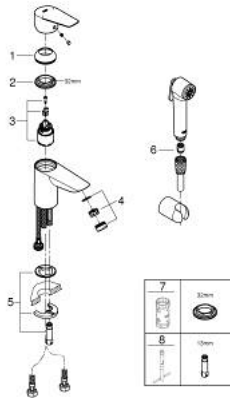

23 757 001 **BAUEDGE SINGLE-LEVER BASIN MIXER 1/2"**
S-SIZE

PRODUCT DESCRIPTION

- Colour: chrome
- GROHE SmoothControl 35 mm ceramic cartridge
- with temperature limiter
- GROHE LongLife finish
- AquaCalibrator
- maximum flow rate (at 3 bar): 5 l/min
- rapid installation system
- smooth body
- flexible connection hoses

- with shower set consisting of

- hand shower with integrated diverter

- wall shower holder

- shower hose 1500 mm

23 757 001 **BAUEDGE SINGLE-LEVER BASIN MIXER 1/2"**
S-SIZE

SPARE PARTS, September 2018 – October 2020

- 1: Cap (Spare part-nr. 46492000)
- 2: Screw coupling (Spare part-nr. 46460000)
- 3: Cartridge (Spare part-nr. 46374000)
- 4: Flow restrictor

(Spare part-nr. 1354730000)

- 5: Shank mounting kit (Spare part-nr. 46671000)
- 6: Non-return valve (Spare part-nr. 08565000)
- 7: Socket Spanner (Spare part-nr. 19332000)*
- 8: Mounting wrench (Spare part-nr. 19017000)*