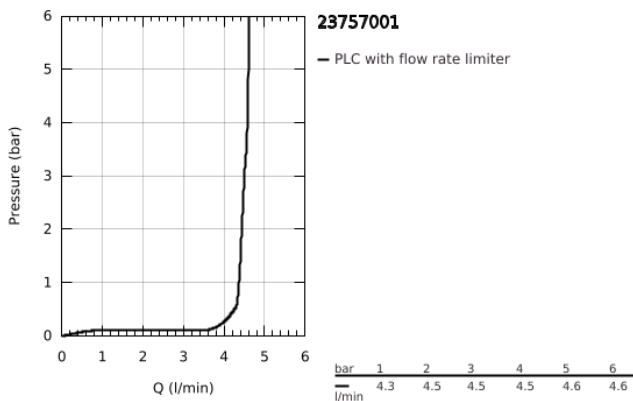

23 757 001 **BAUEDGE SINGLE-LEVER BASIN MIXER 1/2"**  
**S-SIZE**

**PRODUCT DESCRIPTION**

- Colour: chrome
- GROHE SmoothControl 35 mm ceramic cartridge
- with temperature limiter
- GROHE LongLife finish
- GROHE EcoJoy - less water, perfect flow
- maximum flow rate (at 3 bar): 5 l/min
- rapid installation system
- smooth body
- flexible connection hoses

• with shower set consisting of

• hand shower with integrated diverter

• wall shower holder

• shower hose 1500 mm

23 757 001 **BAUEDGE SINGLE-LEVER BASIN MIXER 1/2"**  
**S-SIZE**

**SPARE PARTS**, September 2018 – October 2020