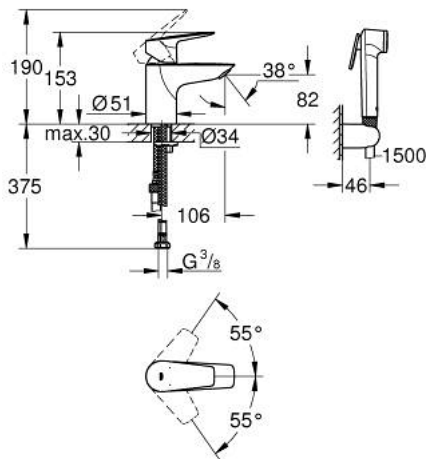

23 757 001 **BAUEDGE SINGLE-LEVER BASIN MIXER 1/2"**  
**S-SIZE**

**PRODUCT DESCRIPTION**

- Colour: chrome
- GROHE SmoothControl 35 mm ceramic cartridge
- with temperature limiter
- GROHE LongLife finish
- GROHE EcoJoy - less water, perfect flow
- maximum flow rate (at 3 bar): 5 l/min
- rapid installation system
- smooth body
- flexible connection hoses

• with shower set consisting of

• hand shower with integrated diverter

• wall shower holder

• shower hose 1500 mm

23 757 001 **BAUEDGE SINGLE-LEVER BASIN MIXER 1/2"**  
**S-SIZE**

**SPARE PARTS**, September 2018 – October 2020

- 1: Cap (Spare part-nr. 46492000)
  - 2: Screw coupling (Spare part-nr. 46460000)
  - 3: Cartridge (Spare part-nr. 46374000)
  - 4: Flow restrictor  
(Spare part-nr. 1354730000)
  - 5: Shank mounting kit (Spare part-nr. 46671000)
  - 6: Non-return valve (Spare part-nr. 08565000)
  - 7: Socket Spanner (Spare part-nr. 19332000)\*
  - 8: Mounting wrench (Spare part-nr. 19017000)\*
- \* Optional accessories