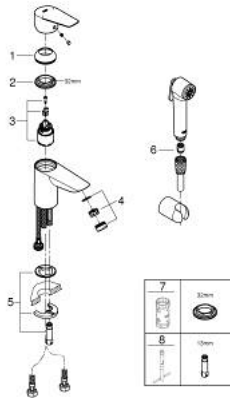

23 757 001 **BAUEDGE SINGLE-LEVER BASIN MIXER 1/2"**  
**S-SIZE**

**PRODUCT DESCRIPTION**

- Colour: chrome
- GROHE SmoothControl 35 mm ceramic cartridge
- with temperature limiter
- GROHE LongLife finish
- GROHE EcoJoy - less water, perfect flow
- maximum flow rate (at 3 bar): 5 l/min
- rapid installation system
- smooth body
- flexible connection hoses

• with shower set consisting of

• hand shower with integrated diverter

• wall shower holder

• shower hose 1500 mm

23 757 001 **BAUEDGE SINGLE-LEVER BASIN MIXER 1/2"**  
**S-SIZE**

**SPARE PARTS**, September 2018 – October 2020

- 1: Cap (Spare part-nr. 46492000)
  - 2: Screw coupling (Spare part-nr. 46460000)
  - 3: Cartridge (Spare part-nr. 46374000)
  - 4: Flow restrictor  
(Spare part-nr. 1354730000)
  - 5: Shank mounting kit (Spare part-nr. 46671000)
  - 6: Non-return valve (Spare part-nr. 08565000)
  - 7: Socket Spanner (Spare part-nr. 19332000)\*
  - 8: Mounting wrench (Spare part-nr. 19017000)\*
- \* Optional accessories