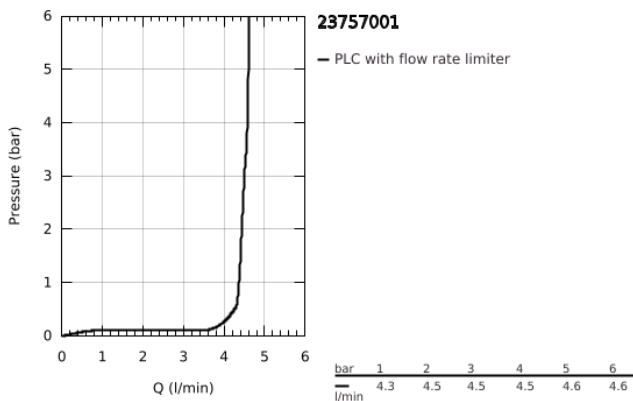

23 757 001 **BAUEDGE SINGLE-LEVER BASIN MIXER 1/2"**
S-SIZE

PRODUCT DESCRIPTION

- Colour: chrome
- GROHE SmoothControl 35 mm ceramic cartridge
- with temperature limiter
- GROHE LongLife finish
- AquaCalibrator
- maximum flow rate (at 3 bar): 5 l/min
- rapid installation system
- smooth body
- flexible connection hoses

- with shower set consisting of

- hand shower with integrated diverter

- wall shower holder

- shower hose 1500 mm

23 757 001 **BAUEDGE SINGLE-LEVER BASIN MIXER 1/2"**
S-SIZE

SPARE PARTS, September 2018 – October 2020