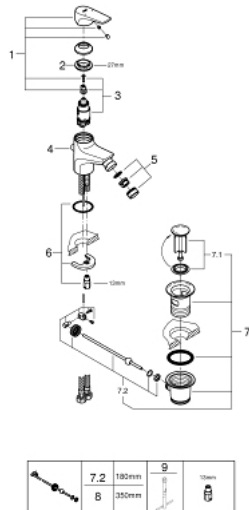

23 754 000 **BAUFLOW SINGLE-LEVER BIDET MIXER 1/2"**

**PRODUCT DESCRIPTION**

- Colour: chrome
- GROHE SmoothControl 28 mm ceramic cartridge
- GROHE LongLife finish
- GROHE EcoJoy - less water, perfect flow
- maximum flow rate (at 3 bar): 5 l/min
- rapid installation system
- with ball joint
- pop-up waste set 1 1/4"
- flexible connection hoses

## 23 754 000 BAUFLOW SINGLE-LEVER BIDET MIXER 1/2"

### SPARE PARTS, May 2016 – now

- 1: Lever (Spare part-nr. 46701000)
- 2: Fitting ring (Spare part-nr. 46715000)
- 3: Cartridge (Spare part-nr. 46580000)
- 4: Pop-up rod (Spare part-nr. 06329000)
- 5: Mousseur (Spare part-nr. 48159000)
- 6: Shank mounting kit (Spare part-nr. 46249000)
- 7: Waste set 1 1/4" (Spare part-nr. 28910000)
- 7.1: Plug (Spare part-nr. 07182000)
- 7.2: Eccentric rod (Spare part-nr. 07052000)
- 8: Eccentric rod (Spare part-nr. 07341000)\*
- 9: Mounting wrench (Spare part-nr. 19017000)\*