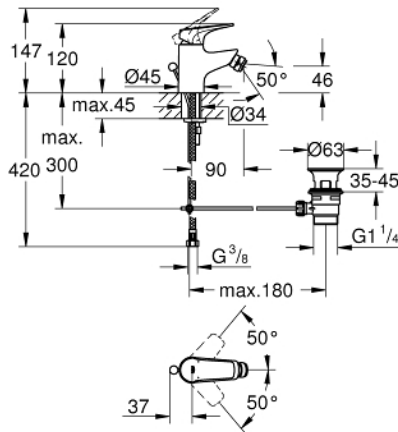

23 754 000 **BAUFLOW SINGLE-LEVER BIDET MIXER 1/2"**

**PRODUCT DESCRIPTION**

- Colour: chrome
- GROHE SmoothControl 28 mm ceramic cartridge
- GROHE LongLife finish
- GROHE EcoJoy - less water, perfect flow
- maximum flow rate (at 3 bar): 5 l/min
- rapid installation system
- with ball joint
- pop-up waste set 1 1/4"
- flexible connection hoses

## 23 754 000 BAUFLOW SINGLE-LEVER BIDET MIXER 1/2"

### SPARE PARTS, May 2016 – now

- 1: Lever (Spare part-nr. 46701000)
- 2: Fitting ring (Spare part-nr. 46715000)
- 3: Cartridge (Spare part-nr. 46580000)
- 4: Pop-up rod (Spare part-nr. 06329000)
- 5: Mousseur (Spare part-nr. 48159000)
- 6: Shank mounting kit (Spare part-nr. 46249000)
- 7: Waste set 1 1/4" (Spare part-nr. 28910000)
- 7.1: Plug (Spare part-nr. 07182000)
- 7.2: Eccentric rod (Spare part-nr. 07052000)
- 8: Eccentric rod (Spare part-nr. 07341000)\*
- 9: Mounting wrench (Spare part-nr. 19017000)\*