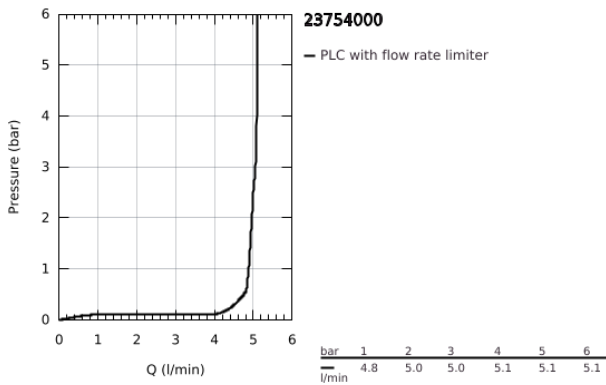

23 754 000 **BAUFLOW SINGLE-LEVER BIDET MIXER 1/2"**

**PRODUCT DESCRIPTION**

- Colour: chrome
- GROHE SmoothControl 28 mm ceramic cartridge
- GROHE LongLife finish
- GROHE EcoJoy - less water, perfect flow
- maximum flow rate (at 3 bar): 5 l/min
- rapid installation system
- with ball joint
- pop-up waste set 1 1/4"
- flexible connection hoses

## 23 754 000 BAUFLOW SINGLE-LEVER BIDET MIXER 1/2"