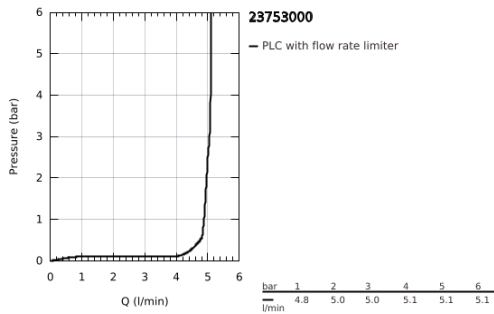

23 753 000 **BAUFLOW SINGLE-LEVER BASIN MIXER 1/2"**
L-SIZE

PRODUCT DESCRIPTION

- Colour: chrome
- GROHE SmoothControl 28 mm ceramic cartridge
- GROHE LongLife finish
- AquaCalibrator
- maximum flow rate (at 3 bar): 5 l/min
- rapid installation system
- swivel tubular spout
- plastic pop-up waste set 1 1/4"
- flexible connection hoses

23 753 000 **BAUFLOW SINGLE-LEVER BASIN MIXER 1/2"**
L-SIZE

SPARE PARTS, October 2018 – now

- 1: Lever (Spare part-nr. 46771000)
- 2: Cap (Spare part-nr. 46581000)
- 3: Fitting ring (Spare part-nr. 46715000)
- 4: Cartridge (Spare part-nr. 46580000)
- 5: Mousseur (Spare part-nr. 13935000)
- 6: Safety ring (Spare part-nr. 4825700M)
- 7: Pop-up rod (Spare part-nr. 06329000)
- 8: Shank mounting kit (Spare part-nr. 46249000)
- 9: Waste set 1 1/4" (Spare part-nr. 28910000)
- 9.1: Plug (Spare part-nr. 07182000)
- 9.2: Eccentric rod (Spare part-nr. 07052000)
- 10: Eccentric rod (Spare part-nr. 07341000)*
- 11: Mounting wrench (Spare part-nr. 19017000)*