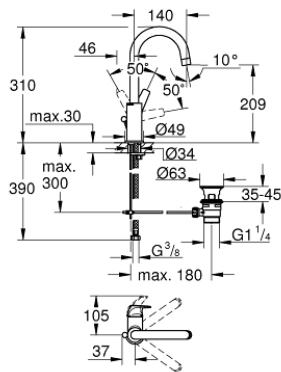

23 753 000 **BAUFLOW SINGLE-LEVER BASIN MIXER 1/2"**
L-SIZE

PRODUCT DESCRIPTION

- Colour: chrome
- GROHE SmoothControl 28 mm ceramic cartridge
- GROHE LongLife finish
- GROHE EcoJoy - less water, perfect flow
- maximum flow rate (at 3 bar): 5 l/min
- rapid installation system
- swivel tubular spout
- plastic pop-up waste set 1 1/4"
- flexible connection hoses

23 753 000 **BAUFLOW SINGLE-LEVER BASIN MIXER 1/2"**
L-SIZE

SPARE PARTS, October 2018 – now

- 1: Lever (Spare part-nr. 46771000)
 - 2: Cap (Spare part-nr. 46581000)
 - 3: Fitting ring (Spare part-nr. 46715000)
 - 4: Cartridge (Spare part-nr. 46580000)
 - 5: Mousseur (Spare part-nr. 13935000)
 - 6: Safety ring (Spare part-nr. 4825700M)
 - 7: Pop-up rod (Spare part-nr. 06329000)
 - 8: Shank mounting kit (Spare part-nr. 46249000)
 - 9: Waste set 1 1/4" (Spare part-nr. 28910000)
 - 9.1: Plug (Spare part-nr. 07182000)
 - 9.2: Eccentric rod (Spare part-nr. 07052000)
 - 10: Eccentric rod (Spare part-nr. 07341000)*
 - 11: Mounting wrench (Spare part-nr. 19017000)*
- * Optional accessories