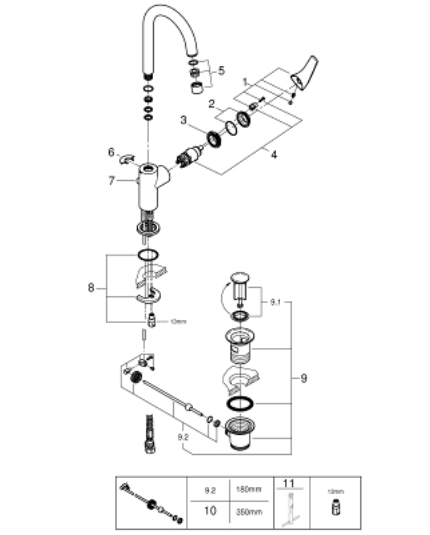

23 753 000 **BAUFLOW SINGLE-LEVER BASIN MIXER 1/2"**
L-SIZE

PRODUCT DESCRIPTION

- Colour: chrome
- GROHE SmoothControl 28 mm ceramic cartridge
- GROHE LongLife finish
- GROHE EcoJoy - less water, perfect flow
- maximum flow rate (at 3 bar): 5 l/min
- rapid installation system
- swivel tubular spout
- plastic pop-up waste set 1 1/4"
- flexible connection hoses

23 753 000 **BAUFLOW SINGLE-LEVER BASIN MIXER 1/2"**
L-SIZE

SPARE PARTS, October 2018 – now

- 1: Lever (Spare part-nr. 46771000)
 - 2: Cap (Spare part-nr. 46581000)
 - 3: Fitting ring (Spare part-nr. 46715000)
 - 4: Cartridge (Spare part-nr. 46580000)
 - 5: Mousseur (Spare part-nr. 13935000)
 - 6: Safety ring (Spare part-nr. 4825700M)
 - 7: Pop-up rod (Spare part-nr. 06329000)
 - 8: Shank mounting kit (Spare part-nr. 46249000)
 - 9: Waste set 1 1/4" (Spare part-nr. 28910000)
 - 9.1: Plug (Spare part-nr. 07182000)
 - 9.2: Eccentric rod (Spare part-nr. 07052000)
 - 10: Eccentric rod (Spare part-nr. 07341000)*
 - 11: Mounting wrench (Spare part-nr. 19017000)*
- * Optional accessories