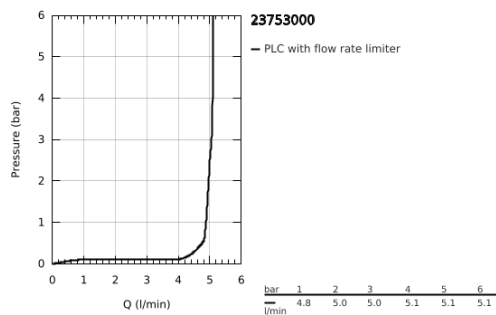

23 753 000 **BAUFLOW SINGLE-LEVER BASIN MIXER 1/2"**
L-SIZE

PRODUCT DESCRIPTION

- Colour: chrome
- GROHE SmoothControl 28 mm ceramic cartridge
- GROHE LongLife finish
- GROHE EcoJoy - less water, perfect flow
- maximum flow rate (at 3 bar): 5 l/min
- rapid installation system
- swivel tubular spout
- plastic pop-up waste set 1 1/4"
- flexible connection hoses

23 753 000 **BAUFLOW SINGLE-LEVER BASIN MIXER 1/2"**
L-SIZE

SPARE PARTS, October 2018 – now

- 1: Lever (Spare part-nr. 46771000)
 - 2: Cap (Spare part-nr. 46581000)
 - 3: Fitting ring (Spare part-nr. 46715000)
 - 4: Cartridge (Spare part-nr. 46580000)
 - 5: Mousseur (Spare part-nr. 13935000)
 - 6: Safety ring (Spare part-nr. 4825700M)
 - 7: Pop-up rod (Spare part-nr. 06329000)
 - 8: Shank mounting kit (Spare part-nr. 46249000)
 - 9: Waste set 1 1/4" (Spare part-nr. 28910000)
 - 9.1: Plug (Spare part-nr. 07182000)
 - 9.2: Eccentric rod (Spare part-nr. 07052000)
 - 10: Eccentric rod (Spare part-nr. 07341000)*
 - 11: Mounting wrench (Spare part-nr. 19017000)*
- * Optional accessories