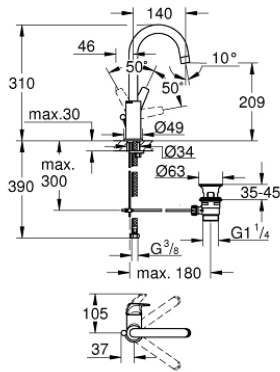

23 753 000 **BAUFLOW SINGLE-LEVER BASIN MIXER 1/2"**
L-SIZE

PRODUCT DESCRIPTION

- Colour: chrome
- GROHE SmoothControl 28 mm ceramic cartridge
- GROHE LongLife finish
- AquaCalibrator
- maximum flow rate (at 3 bar): 5 l/min
- rapid installation system
- swivel tubular spout
- plastic pop-up waste set 1 1/4"
- flexible connection hoses

23 753 000 **BAUFLOW SINGLE-LEVER BASIN MIXER 1/2"**
L-SIZE

SPARE PARTS, October 2018 – now

- 1: Lever (Spare part-nr. 46771000)
- 2: Cap (Spare part-nr. 46581000)
- 3: Fitting ring (Spare part-nr. 46715000)
- 4: Cartridge (Spare part-nr. 46580000)
- 5: Mousseur (Spare part-nr. 13935000)
- 6: Safety ring (Spare part-nr. 4825700M)
- 7: Pop-up rod (Spare part-nr. 06329000)
- 8: Shank mounting kit (Spare part-nr. 46249000)
- 9: Waste set 1 1/4" (Spare part-nr. 28910000)
- 9.1: Plug (Spare part-nr. 07182000)
- 9.2: Eccentric rod (Spare part-nr. 07052000)
- 10: Eccentric rod (Spare part-nr. 07341000)*
- 11: Mounting wrench (Spare part-nr. 19017000)*