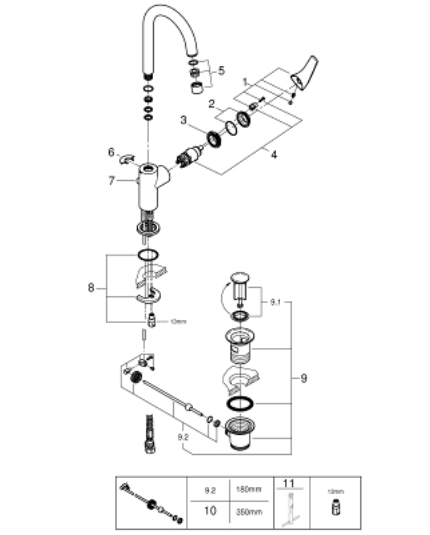

23 753 000 **BAUFLOW SINGLE-LEVER BASIN MIXER 1/2"**
L-SIZE

PRODUCT DESCRIPTION

- Colour: chrome
- GROHE SmoothControl 28 mm ceramic cartridge
- GROHE LongLife finish
- AquaCalibrator
- maximum flow rate (at 3 bar): 5 l/min
- rapid installation system
- swivel tubular spout
- plastic pop-up waste set 1 1/4"
- flexible connection hoses

23 753 000 **BAUFLOW SINGLE-LEVER BASIN MIXER 1/2"**
L-SIZE

SPARE PARTS, October 2018 – now

- 1: Lever (Spare part-nr. 46771000)
- 2: Cap (Spare part-nr. 46581000)
- 3: Fitting ring (Spare part-nr. 46715000)
- 4: Cartridge (Spare part-nr. 46580000)
- 5: Mousseur (Spare part-nr. 13935000)
- 6: Safety ring (Spare part-nr. 4825700M)
- 7: Pop-up rod (Spare part-nr. 06329000)
- 8: Shank mounting kit (Spare part-nr. 46249000)
- 9: Waste set 1 1/4" (Spare part-nr. 28910000)
- 9.1: Plug (Spare part-nr. 07182000)
- 9.2: Eccentric rod (Spare part-nr. 07052000)
- 10: Eccentric rod (Spare part-nr. 07341000)*
- 11: Mounting wrench (Spare part-nr. 19017000)*