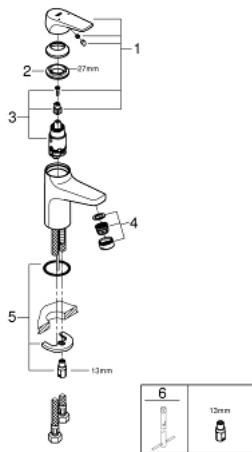

23 752 000 **BAUFLOW SINGLE-LEVER BASIN MIXER 1/2"**
S-SIZE

PRODUCT DESCRIPTION

- Colour: chrome
- GROHE SmoothControl 28 mm ceramic cartridge
- GROHE LongLife finish
- AquaCalibrator
- maximum flow rate (at 3 bar): 5 l/min
- rapid installation system
- smooth body
- flexible connection hoses

23 752 000 **BAUFLOW SINGLE-LEVER BASIN MIXER 1/2"**
S-SIZE

SPARE PARTS, May 2016 – now

- 1: Lever (Spare part-nr. 46701000)
 - 2: Fitting ring (Spare part-nr. 46715000)
 - 3: Cartridge (Spare part-nr. 46580000)
 - 4: Mousseur (Spare part-nr. 48159000)
 - 5: Shank mounting kit (Spare part-nr. 46249000)
 - 6: Mounting wrench (Spare part-nr. 19017000)*
- * Optional accessories