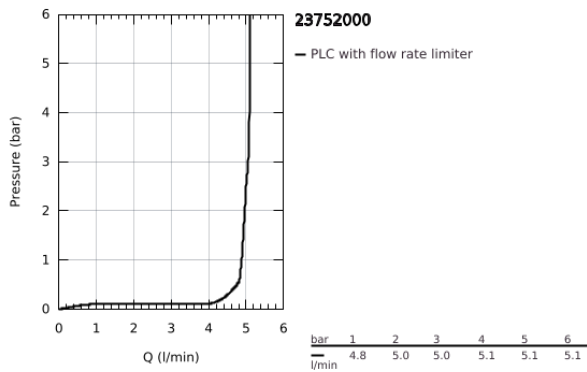

23 752 000 **BAUFLOW SINGLE-LEVER BASIN MIXER 1/2"**
S-SIZE

PRODUCT DESCRIPTION

- Colour: chrome
- GROHE SmoothControl 28 mm ceramic cartridge
- GROHE LongLife finish
- GROHE EcoJoy - less water, perfect flow
- maximum flow rate (at 3 bar): 5 l/min
- rapid installation system
- smooth body
- flexible connection hoses

23 752 000 **BAUFLOW SINGLE-LEVER BASIN MIXER 1/2"**
S-SIZE

SPARE PARTS, May 2016 – now

- 1: Lever (Spare part-nr. 46701000)
 - 2: Fitting ring (Spare part-nr. 46715000)
 - 3: Cartridge (Spare part-nr. 46580000)
 - 4: Mousseur (Spare part-nr. 48159000)
 - 5: Shank mounting kit (Spare part-nr. 46249000)
 - 6: Mounting wrench (Spare part-nr. 19017000)*
- * Optional accessories