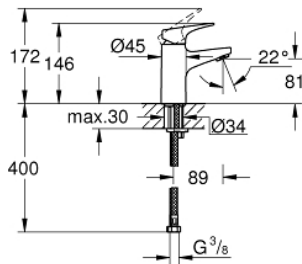

23 752 000 **BAUFLOW SINGLE-LEVER BASIN MIXER 1/2"**
S-SIZE

PRODUCT DESCRIPTION

- Colour: chrome
- GROHE SmoothControl 28 mm ceramic cartridge
- GROHE LongLife finish
- AquaCalibrator
- maximum flow rate (at 3 bar): 5 l/min
- rapid installation system
- smooth body
- flexible connection hoses

23 752 000 **BAUFLOW SINGLE-LEVER BASIN MIXER 1/2"**
S-SIZE

SPARE PARTS, May 2016 – now

- 1: Lever (Spare part-nr. 46701000)
 - 2: Fitting ring (Spare part-nr. 46715000)
 - 3: Cartridge (Spare part-nr. 46580000)
 - 4: Mousseur (Spare part-nr. 48159000)
 - 5: Shank mounting kit (Spare part-nr. 46249000)
 - 6: Mounting wrench (Spare part-nr. 19017000)*
- * Optional accessories