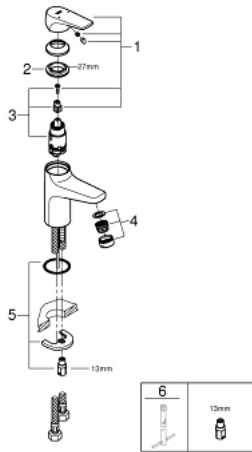

23 752 000 **BAUFLOW SINGLE-LEVER BASIN MIXER 1/2"**
S-SIZE

PRODUCT DESCRIPTION

- Colour: chrome
- GROHE SmoothControl 28 mm ceramic cartridge
- GROHE LongLife finish
- GROHE EcoJoy - less water, perfect flow
- maximum flow rate (at 3 bar): 5 l/min
- rapid installation system
- smooth body
- flexible connection hoses

23 752 000 **BAUFLOW SINGLE-LEVER BASIN MIXER 1/2"**
S-SIZE

SPARE PARTS, May 2016 – now

- 1: Lever (Spare part-nr. 46701000)
 - 2: Fitting ring (Spare part-nr. 46715000)
 - 3: Cartridge (Spare part-nr. 46580000)
 - 4: Mousseur (Spare part-nr. 48159000)
 - 5: Shank mounting kit (Spare part-nr. 46249000)
 - 6: Mounting wrench (Spare part-nr. 19017000)*
- * Optional accessories