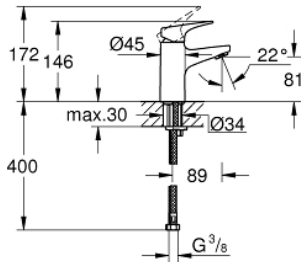

23 752 000 **BAUFLOW SINGLE-LEVER BASIN MIXER 1/2"**
S-SIZE

PRODUCT DESCRIPTION

- Colour: chrome
- GROHE SmoothControl 28 mm ceramic cartridge
- GROHE LongLife finish
- GROHE EcoJoy - less water, perfect flow
- maximum flow rate (at 3 bar): 5 l/min
- rapid installation system
- smooth body
- flexible connection hoses

23 752 000 **BAUFLOW SINGLE-LEVER BASIN MIXER 1/2"**
S-SIZE

SPARE PARTS, May 2016 – now

- 1: Lever (Spare part-nr. 46701000)
 - 2: Fitting ring (Spare part-nr. 46715000)
 - 3: Cartridge (Spare part-nr. 46580000)
 - 4: Mousseur (Spare part-nr. 48159000)
 - 5: Shank mounting kit (Spare part-nr. 46249000)
 - 6: Mounting wrench (Spare part-nr. 19017000)*
- * Optional accessories