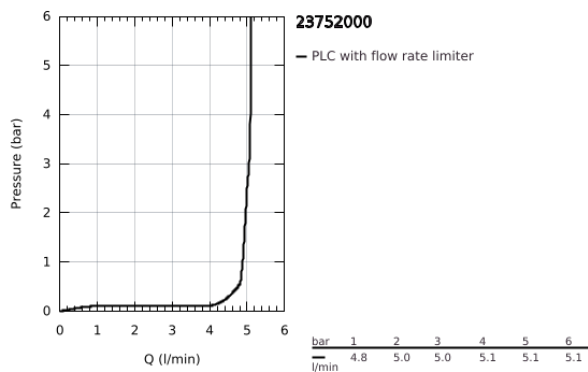

23 752 000 **BAUFLOW SINGLE-LEVER BASIN MIXER 1/2"**
S-SIZE

PRODUCT DESCRIPTION

- Colour: chrome
- GROHE SmoothControl 28 mm ceramic cartridge
- GROHE LongLife finish
- AquaCalibrator
- maximum flow rate (at 3 bar): 5 l/min
- rapid installation system
- smooth body
- flexible connection hoses

23 752 000 **BAUFLOW SINGLE-LEVER BASIN MIXER 1/2"**
S-SIZE

SPARE PARTS, May 2016 – now

- 1: Lever (Spare part-nr. 46701000)
 - 2: Fitting ring (Spare part-nr. 46715000)
 - 3: Cartridge (Spare part-nr. 46580000)
 - 4: Mousseur (Spare part-nr. 48159000)
 - 5: Shank mounting kit (Spare part-nr. 46249000)
 - 6: Mounting wrench (Spare part-nr. 19017000)*
- * Optional accessories