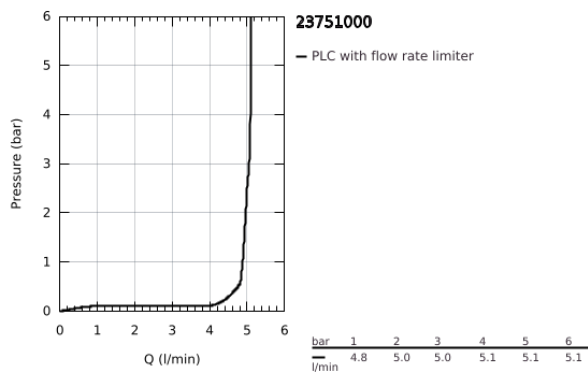

23 751 000 **BAUFLOW SINGLE-LEVER BASIN MIXER 1/2"**
S-SIZE

PRODUCT DESCRIPTION

- Colour: chrome
- GROHE SmoothControl 28 mm ceramic cartridge
- GROHE LongLife finish
- AquaCalibrator
- maximum flow rate (at 3 bar): 5 l/min
- rapid installation system
- plastic pop-up waste set 1 1/4"
- flexible connection hoses

23 751 000 **BAUFLOW SINGLE-LEVER BASIN MIXER 1/2"**
S-SIZE

SPARE PARTS, May 2016 – now

- 1: Lever (Spare part-nr. 46701000)
 - 2: Fitting ring (Spare part-nr. 46715000)
 - 3: Cartridge (Spare part-nr. 46580000)
 - 4: Pop-up rod (Spare part-nr. 06329000)
 - 5: Mousseur (Spare part-nr. 48159000)
 - 6: Shank mounting kit (Spare part-nr. 46249000)
 - 7: Waste set 1 1/4" (Spare part-nr. 28910000)
 - 7.1: Plug (Spare part-nr. 07182000)
 - 7.2: Eccentric rod (Spare part-nr. 07052000)
 - 8: Eccentric rod (Spare part-nr. 07341000)*
 - 9: Mounting wrench (Spare part-nr. 19017000)*
- * Optional accessories