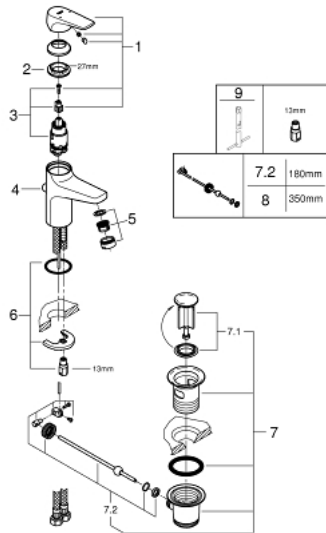

23 751 000 **BAUFLOW SINGLE-LEVER BASIN MIXER 1/2"**
S-SIZE

PRODUCT DESCRIPTION

- Colour: chrome
- GROHE SmoothControl 28 mm ceramic cartridge
- GROHE LongLife finish
- AquaCalibrator
- maximum flow rate (at 3 bar): 5 l/min
- rapid installation system
- plastic pop-up waste set 1 1/4"
- flexible connection hoses

23 751 000 **BAUFLOW SINGLE-LEVER BASIN MIXER 1/2"**
S-SIZE

SPARE PARTS, May 2016 – now

- 1: Lever (Spare part-nr. 46701000)
 - 2: Fitting ring (Spare part-nr. 46715000)
 - 3: Cartridge (Spare part-nr. 46580000)
 - 4: Pop-up rod (Spare part-nr. 06329000)
 - 5: Mousseur (Spare part-nr. 48159000)
 - 6: Shank mounting kit (Spare part-nr. 46249000)
 - 7: Waste set 1 1/4" (Spare part-nr. 28910000)
 - 7.1: Plug (Spare part-nr. 07182000)
 - 7.2: Eccentric rod (Spare part-nr. 07052000)
 - 8: Eccentric rod (Spare part-nr. 07341000)*
 - 9: Mounting wrench (Spare part-nr. 19017000)*
- * Optional accessories