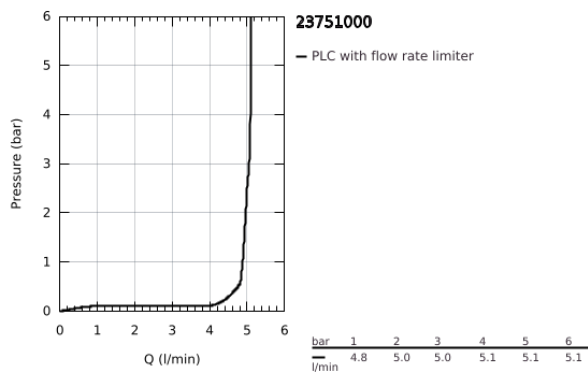

23 751 000 **BAUFLOW SINGLE-LEVER BASIN MIXER 1/2"**
S-SIZE

PRODUCT DESCRIPTION

- Colour: chrome
- GROHE SmoothControl 28 mm ceramic cartridge
- GROHE LongLife finish
- GROHE EcoJoy - less water, perfect flow
- maximum flow rate (at 3 bar): 5 l/min
- rapid installation system
- plastic pop-up waste set 1 1/4"
- flexible connection hoses

23 751 000 **BAUFLOW SINGLE-LEVER BASIN MIXER 1/2"**
S-SIZE

SPARE PARTS, May 2016 – now

- 1: Lever (Spare part-nr. 46701000)
 - 2: Fitting ring (Spare part-nr. 46715000)
 - 3: Cartridge (Spare part-nr. 46580000)
 - 4: Pop-up rod (Spare part-nr. 06329000)
 - 5: Mousseur (Spare part-nr. 48159000)
 - 6: Shank mounting kit (Spare part-nr. 46249000)
 - 7: Waste set 1 1/4" (Spare part-nr. 28910000)
 - 7.1: Plug (Spare part-nr. 07182000)
 - 7.2: Eccentric rod (Spare part-nr. 07052000)
 - 8: Eccentric rod (Spare part-nr. 07341000)*
 - 9: Mounting wrench (Spare part-nr. 19017000)*
- * Optional accessories