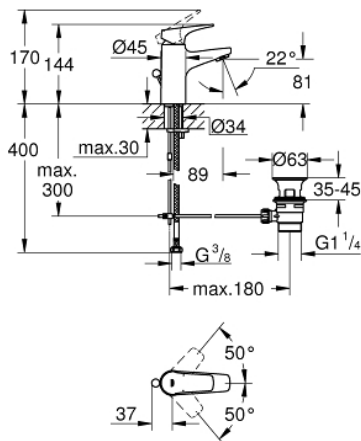

23 751 000 **BAUFLOW SINGLE-LEVER BASIN MIXER 1/2"**
S-SIZE

PRODUCT DESCRIPTION

- Colour: chrome
- GROHE SmoothControl 28 mm ceramic cartridge
- GROHE LongLife finish
- AquaCalibrator
- maximum flow rate (at 3 bar): 5 l/min
- rapid installation system
- plastic pop-up waste set 1 1/4"
- flexible connection hoses

23 751 000 **BAUFLOW SINGLE-LEVER BASIN MIXER 1/2"**
S-SIZE

SPARE PARTS, May 2016 – now

- 1: Lever (Spare part-nr. 46701000)
 - 2: Fitting ring (Spare part-nr. 46715000)
 - 3: Cartridge (Spare part-nr. 46580000)
 - 4: Pop-up rod (Spare part-nr. 06329000)
 - 5: Mousseur (Spare part-nr. 48159000)
 - 6: Shank mounting kit (Spare part-nr. 46249000)
 - 7: Waste set 1 1/4" (Spare part-nr. 28910000)
 - 7.1: Plug (Spare part-nr. 07182000)
 - 7.2: Eccentric rod (Spare part-nr. 07052000)
 - 8: Eccentric rod (Spare part-nr. 07341000)*
 - 9: Mounting wrench (Spare part-nr. 19017000)*
- * Optional accessories