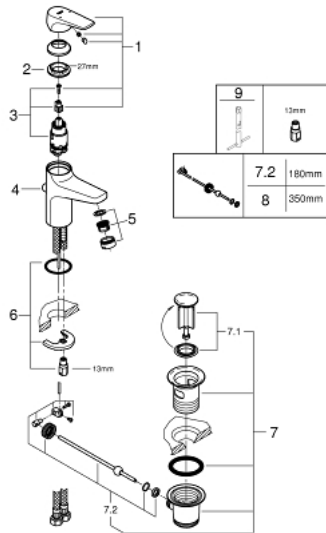

23 751 000 **BAUFLOW SINGLE-LEVER BASIN MIXER 1/2"**
S-SIZE

PRODUCT DESCRIPTION

- Colour: chrome
- GROHE SmoothControl 28 mm ceramic cartridge
- GROHE LongLife finish
- GROHE EcoJoy - less water, perfect flow
- maximum flow rate (at 3 bar): 5 l/min
- rapid installation system
- plastic pop-up waste set 1 1/4"
- flexible connection hoses

23 751 000 **BAUFLOW SINGLE-LEVER BASIN MIXER 1/2"**
S-SIZE

SPARE PARTS, May 2016 – now

- 1: Lever (Spare part-nr. 46701000)
 - 2: Fitting ring (Spare part-nr. 46715000)
 - 3: Cartridge (Spare part-nr. 46580000)
 - 4: Pop-up rod (Spare part-nr. 06329000)
 - 5: Mousseur (Spare part-nr. 48159000)
 - 6: Shank mounting kit (Spare part-nr. 46249000)
 - 7: Waste set 1 1/4" (Spare part-nr. 28910000)
 - 7.1: Plug (Spare part-nr. 07182000)
 - 7.2: Eccentric rod (Spare part-nr. 07052000)
 - 8: Eccentric rod (Spare part-nr. 07341000)*
 - 9: Mounting wrench (Spare part-nr. 19017000)*
- * Optional accessories