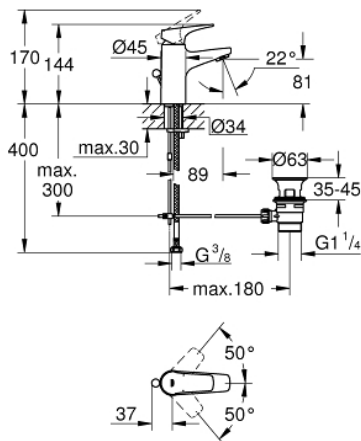

23 751 000 **BAUFLOW SINGLE-LEVER BASIN MIXER 1/2"**
S-SIZE

PRODUCT DESCRIPTION

- Colour: chrome
- GROHE SmoothControl 28 mm ceramic cartridge
- GROHE LongLife finish
- GROHE EcoJoy - less water, perfect flow
- maximum flow rate (at 3 bar): 5 l/min
- rapid installation system
- plastic pop-up waste set 1 1/4"
- flexible connection hoses

23 751 000 **BAUFLOW SINGLE-LEVER BASIN MIXER 1/2"**
S-SIZE

SPARE PARTS, May 2016 – now

- 1: Lever (Spare part-nr. 46701000)
 - 2: Fitting ring (Spare part-nr. 46715000)
 - 3: Cartridge (Spare part-nr. 46580000)
 - 4: Pop-up rod (Spare part-nr. 06329000)
 - 5: Mousseur (Spare part-nr. 48159000)
 - 6: Shank mounting kit (Spare part-nr. 46249000)
 - 7: Waste set 1 1/4" (Spare part-nr. 28910000)
 - 7.1: Plug (Spare part-nr. 07182000)
 - 7.2: Eccentric rod (Spare part-nr. 07052000)
 - 8: Eccentric rod (Spare part-nr. 07341000)*
 - 9: Mounting wrench (Spare part-nr. 19017000)*
- * Optional accessories