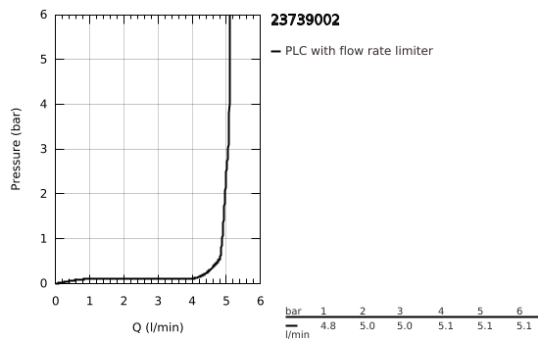

23 739 002 **CONCETTO SINGLE-LEVER BASIN MIXER 1/2"**
L-SIZE

PRODUCT DESCRIPTION

- Colour: chrome
- GROHE SilkMove 35 mm ceramic cartridge
- adjustable flow rate limiter
- GROHE LongLife finish
- GROHE EcoJoy - less water, perfect flow
- maximum flow rate (at 3 bar): 5 l/min
- GROHE FastFixation installation system
- swivel tubular spout
- adjustable swivel area 0° / 150° / 360°
- pop-up waste set 1 1/4"
- flexible connection hoses

23 739 002 **CONCETTO SINGLE-LEVER BASIN MIXER 1/2"**
L-SIZE

SPARE PARTS, August 2017 – now

- 1: Lever (Spare part-nr. 46754000)
- 2: Cartridge (Spare part-nr. 46374000)
- 3: Mousseur (Spare part-nr. 64196000)
- 4: Safety ring (Spare part-nr. 48420000)
- 5: Sealing washer (Spare part-nr. 0128500M)
- 6: Pop-up rod (Spare part-nr. 46739000)
- 7: Shank mounting kit (Spare part-nr. 46671000)
- 8: Waste set 1 1/4" (Spare part-nr. 28910000)
- 8.1: Plug (Spare part-nr. 07182000)
- 8.2: Eccentric rod (Spare part-nr. 07052000)
- 9: Socket Spanner (Spare part-nr. 19332000)*
- 10: Mounting wrench (Spare part-nr. 19017000)*
- 11: Eccentric rod (Spare part-nr. 07341000)*