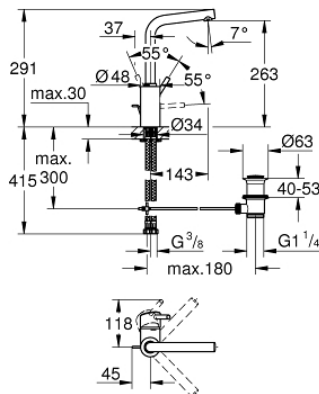

23 739 002 **CONCETTO SINGLE-LEVER BASIN MIXER 1/2"**
L-SIZE

PRODUCT DESCRIPTION

- Colour: chrome
- GROHE SilkMove 35 mm ceramic cartridge
- adjustable flow rate limiter
- GROHE LongLife finish
- GROHE EcoJoy - less water, perfect flow
- maximum flow rate (at 3 bar): 5 l/min
- GROHE FastFixation installation system
- swivel tubular spout
- adjustable swivel area 0° / 150° / 360°
- pop-up waste set 1 1/4"
- flexible connection hoses

23 739 002 **CONCETTO SINGLE-LEVER BASIN MIXER 1/2"**
L-SIZE

SPARE PARTS, August 2017 – now

- 1: Lever (Spare part-nr. 46754000)
- 2: Cartridge (Spare part-nr. 46374000)
- 3: Mousseur (Spare part-nr. 64196000)
- 4: Safety ring (Spare part-nr. 48420000)
- 5: Sealing washer (Spare part-nr. 0128500M)
- 6: Pop-up rod (Spare part-nr. 46739000)
- 7: Shank mounting kit (Spare part-nr. 46671000)
- 8: Waste set 1 1/4" (Spare part-nr. 28910000)
- 8.1: Plug (Spare part-nr. 07182000)
- 8.2: Eccentric rod (Spare part-nr. 07052000)
- 9: Socket Spanner (Spare part-nr. 19332000)*
- 10: Mounting wrench (Spare part-nr. 19017000)*
- 11: Eccentric rod (Spare part-nr. 07341000)*