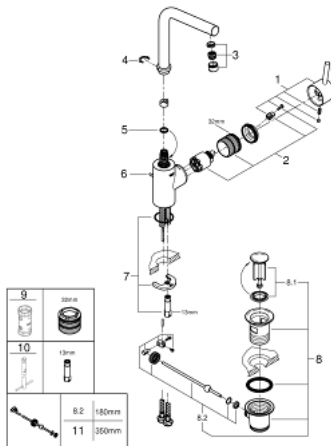

23 739 002 **CONCETTO SINGLE-LEVER BASIN MIXER 1/2"**
L-SIZE

PRODUCT DESCRIPTION

- Colour: chrome
- GROHE SilkMove 35 mm ceramic cartridge
- adjustable flow rate limiter
- GROHE LongLife finish
- GROHE EcoJoy - less water, perfect flow
- maximum flow rate (at 3 bar): 5 l/min
- GROHE FastFixation installation system
- swivel tubular spout
- adjustable swivel area 0° / 150° / 360°
- pop-up waste set 1 1/4"
- flexible connection hoses

23 739 002 **CONCETTO SINGLE-LEVER BASIN MIXER 1/2"**
L-SIZE

SPARE PARTS, August 2017 – now

- 1: Lever (Spare part-nr. 46754000)
- 2: Cartridge (Spare part-nr. 46374000)
- 3: Mousseur (Spare part-nr. 64196000)
- 4: Safety ring (Spare part-nr. 48420000)
- 5: Sealing washer (Spare part-nr. 0128500M)
- 6: Pop-up rod (Spare part-nr. 46739000)
- 7: Shank mounting kit (Spare part-nr. 46671000)
- 8: Waste set 1 1/4" (Spare part-nr. 28910000)
- 8.1: Plug (Spare part-nr. 07182000)
- 8.2: Eccentric rod (Spare part-nr. 07052000)
- 9: Socket Spanner (Spare part-nr. 19332000)*
- 10: Mounting wrench (Spare part-nr. 19017000)*
- 11: Eccentric rod (Spare part-nr. 07341000)*