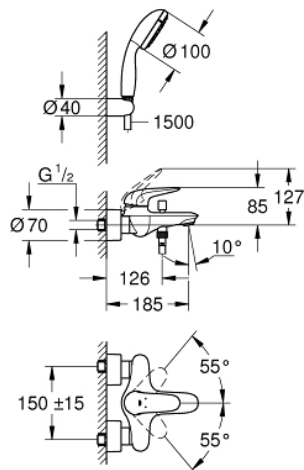

## 23 729 30A EUROSTYLE SINGLE-LEVER BATH MIXER 1/2"

### PRODUCT DESCRIPTION

- Colour: chrome
- wall mounted
- solid metal lever
- GROHE SilkMove 35 mm ceramic cartridge
- with temperature limiter
- GROHE LongLife finish
- adjustable flow rate limiter
- automatic diverter: bath/shower
- mousseur
- shower outlet 1/2" with integrated non-return valve
- covered S-unions
- metal wall escutcheons
- with shower set Tempesta
- hand shower Tempesta 100, 2 sprays, 9.5 l/min (26 161)
- wall shower holder (28 605)
- shower hose Relaxaflex 1500 mm 1/2" x 1/2" (28 151)

### SPARE PARTS, April 2017 – now

- 1: Solid metal lever (Spare part-nr. 46954000)
  - 2: Cap (Spare part-nr. 46436000)
  - 3: Screw coupling (Spare part-nr. 46460000)
  - 4: Cartridge (Spare part-nr. 46374000)
  - 4.1: Seal kit (Spare part-nr. 46347000)
  - 5: Diverter knob (Spare part-nr. 64309000)
  - 6: Mousseur (Spare part-nr. 13952000)
  - 7: Diverter (Spare part-nr. 65655000)
  - 8: Non-return valve (Spare part-nr. 48276000)
  - 9: Screw connection 1/2" (Spare part-nr. 45044000)
  - 10: S-union (Spare part-nr. 12693000)
  - 12: Extension set 1/2", 30 mm (Spare part-nr. 46238000)\*
  - 13: Special spanner (Spare part-nr. 19377000)\*
  - 14: Socket Spanner (Spare part-nr. 19332000)\*
- \* Optional accessories