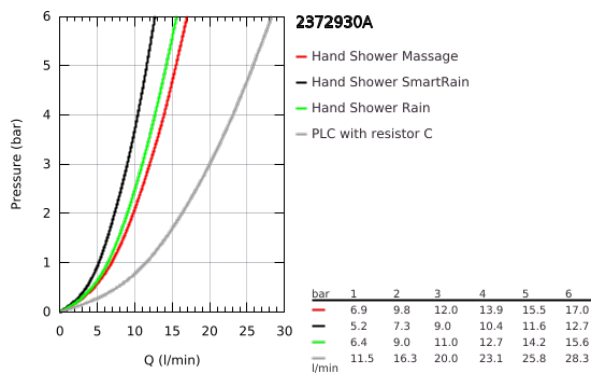

## 23 729 30A EUROSTYLE SINGLE-LEVER BATH MIXER 1/2"

### PRODUCT DESCRIPTION

- Colour: chrome
- wall mounted
- solid metal lever
- GROHE SilkMove 35 mm ceramic cartridge
- with temperature limiter
- GROHE LongLife finish
- adjustable flow rate limiter
- automatic diverter: bath/shower
- mousseur
- shower outlet 1/2" with integrated non-return valve
- covered S-unions
- metal wall escutcheons
- with shower set Tempesta
- hand shower Tempesta 100, 2 sprays, 9.5 l/min (26 161)
- wall shower holder (28 605)
- shower hose Relaxaflex 1500 mm 1/2" x 1/2" (28 151)