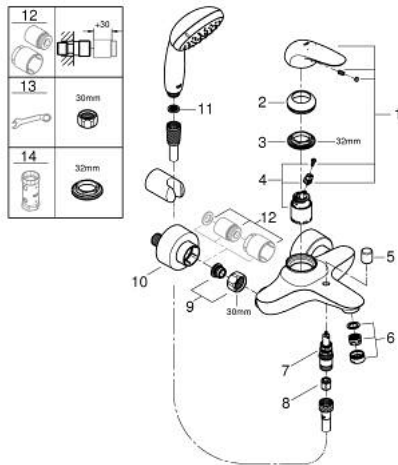

## 23 729 30A EUROSTYLE SINGLE-LEVER BATH MIXER 1/2"

### PRODUCT DESCRIPTION

- Colour: chrome
- wall mounted
- solid metal lever
- GROHE SilkMove 35 mm ceramic cartridge
- with temperature limiter
- GROHE LongLife finish
- adjustable flow rate limiter
- automatic diverter: bath/shower
- mousseur
- shower outlet 1/2" with integrated non-return valve
- covered S-unions
- metal wall escutcheons
- with shower set Tempesta
- hand shower Tempesta 100, 2 sprays, 9.5 l/min (26 161)
- wall shower holder (28 605)
- shower hose Relaxaflex 1500 mm 1/2" x 1/2" (28 151)

### SPARE PARTS, April 2017 – now

- 1: Solid metal lever (Spare part-nr. 46954000)
  - 2: Cap (Spare part-nr. 46436000)
  - 3: Screw coupling (Spare part-nr. 46460000)
  - 4: Cartridge (Spare part-nr. 46374000)
  - 4.1: Seal kit (Spare part-nr. 46347000)
  - 5: Diverter knob (Spare part-nr. 64309000)
  - 6: Mousseur (Spare part-nr. 13952000)
  - 7: Diverter (Spare part-nr. 65655000)
  - 8: Non-return valve (Spare part-nr. 48276000)
  - 9: Screw connection 1/2" (Spare part-nr. 45044000)
  - 10: S-union (Spare part-nr. 12693000)
  - 12: Extension set 1/2", 30 mm (Spare part-nr. 46238000)\*
  - 13: Special spanner (Spare part-nr. 19377000)\*
  - 14: Socket Spanner (Spare part-nr. 19332000)\*
- \* Optional accessories