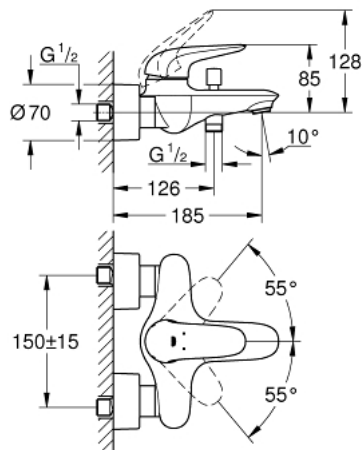

23 726 003 EUROSTYLE SINGLE-LEVER BATH MIXER 1/2"

PRODUCT DESCRIPTION

- Colour: chrome
- wall mounted
- solid metal lever
- GROHE SilkMove 35 mm ceramic cartridge
- with temperature limiter
- GROHE LongLife finish
- adjustable flow rate limiter
- automatic diverter: bath/shower
- mousseur
- shower outlet 1/2" with integrated non-return valve
- covered S-unions
- protected against backflow

23 726 003 EUROSTYLE SINGLE-LEVER BATH MIXER 1/2"

SPARE PARTS, November 2015 – now

- 1: Solid metal lever (Spare part-nr. 46954000)
- 2: Cap (Spare part-nr. 46436000)
- 3: Screw coupling (Spare part-nr. 46460000)
- 4: Cartridge (Spare part-nr. 46374000)
- 5: Diverter knob (Spare part-nr. 64309000)
- 6: Mousseur (Spare part-nr. 13952000)
- 7: Diverter (Spare part-nr. 65655000)
- 8: Non-return valve (Spare part-nr. 48276000)
- 9: Screw connection 1/2" (Spare part-nr. 45044000)
- 10: S-union (Spare part-nr. 12693000)
- 11: Socket Spanner (Spare part-nr. 19332000)*
- 12: Extension set 1/2", 30 mm (Spare part-nr. 46238000)*
- 13: Special spanner (Spare part-nr. 19377000)*