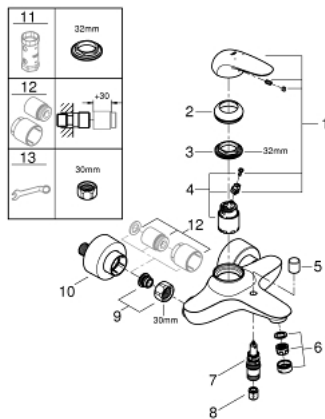

23 726 003 EUROSTYLE SINGLE-LEVER BATH MIXER 1/2"

PRODUCT DESCRIPTION

- Colour: chrome
- wall mounted
- solid metal lever
- GROHE SilkMove 35 mm ceramic cartridge
- with temperature limiter
- GROHE LongLife finish
- adjustable flow rate limiter
- automatic diverter: bath/shower
- mousseur
- shower outlet 1/2" with integrated non-return valve
- covered S-unions
- protected against backflow

23 726 003 EUROSTYLE SINGLE-LEVER BATH MIXER 1/2"

SPARE PARTS, November 2015 – now

- 1: Solid metal lever (Spare part-nr. 46954000)
- 2: Cap (Spare part-nr. 46436000)
- 3: Screw coupling (Spare part-nr. 46460000)
- 4: Cartridge (Spare part-nr. 46374000)
- 5: Diverter knob (Spare part-nr. 64309000)
- 6: Mousseur (Spare part-nr. 13952000)
- 7: Diverter (Spare part-nr. 65655000)
- 8: Non-return valve (Spare part-nr. 48276000)
- 9: Screw connection 1/2" (Spare part-nr. 45044000)
- 10: S-union (Spare part-nr. 12693000)
- 11: Socket Spanner (Spare part-nr. 19332000)*
- 12: Extension set 1/2", 30 mm (Spare part-nr. 46238000)*
- 13: Special spanner (Spare part-nr. 19377000)*