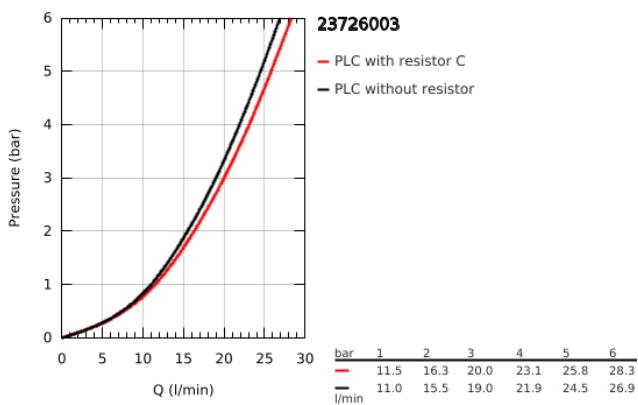

23 726 003 EUROSTYLE SINGLE-LEVER BATH MIXER 1/2"

PRODUCT DESCRIPTION

- Colour: chrome
- wall mounted
- solid metal lever
- GROHE SilkMove 35 mm ceramic cartridge
- with temperature limiter
- GROHE LongLife finish
- adjustable flow rate limiter
- automatic diverter: bath/shower
- mousseur
- shower outlet 1/2" with integrated non-return valve
- covered S-unions
- protected against backflow

23 726 003 EUROSTYLE SINGLE-LEVER BATH MIXER 1/2"

SPARE PARTS, November 2015 – now

- 1: Solid metal lever (Spare part-nr. 46954000)
- 2: Cap (Spare part-nr. 46436000)
- 3: Screw coupling (Spare part-nr. 46460000)
- 4: Cartridge (Spare part-nr. 46374000)
- 5: Diverter knob (Spare part-nr. 64309000)
- 6: Mousseur (Spare part-nr. 13952000)
- 7: Diverter (Spare part-nr. 65655000)
- 8: Non-return valve (Spare part-nr. 48276000)
- 9: Screw connection 1/2" (Spare part-nr. 45044000)
- 10: S-union (Spare part-nr. 12693000)
- 11: Socket Spanner (Spare part-nr. 19332000)*
- 12: Extension set 1/2", 30 mm (Spare part-nr. 46238000)*
- 13: Special spanner (Spare part-nr. 19377000)*