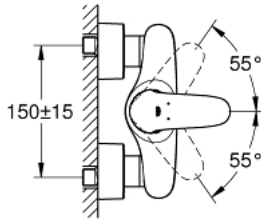

23 722 003 **EUROSTYLE SINGLE-LEVER SHOWER MIXER 1/2"**

PRODUCT DESCRIPTION

- Colour: chrome
- wall mounted
- solid metal lever
- GROHE SilkMove 35 mm ceramic cartridge
- with temperature limiter
- GROHE LongLife finish
- adjustable flow rate limiter
- shower outlet 1/2" with integrated non-return valve
- covered S-unions
- protected against backflow

23 722 003 EUROSTYLE SINGLE-LEVER SHOWER MIXER 1/2"

SPARE PARTS, November 2015 – now

- 1: Solid metal lever (Spare part-nr. 46954000)
- 2: Cap (Spare part-nr. 46436000)
- 3: Screw coupling (Spare part-nr. 46460000)
- 4: Cartridge (Spare part-nr. 46374000)
- 5: Non-return valve (Spare part-nr. 48276000)
- 6: Screw connection 1/2" (Spare part-nr. 45044000)
- 7: S-union (Spare part-nr. 12693000)
- 8: Socket Spanner (Spare part-nr. 19332000)*
- 9: Extension set 1/2", 30 mm (Spare part-nr. 46238000)*
- 10: Special spanner (Spare part-nr. 19377000)*