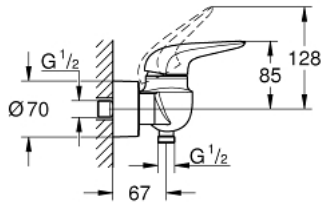

23 722 003 **EUROSTYLE SINGLE-LEVER SHOWER MIXER 1/2"**

PRODUCT DESCRIPTION

- Colour: chrome
- wall mounted
- solid metal lever
- GROHE SilkMove 35 mm ceramic cartridge
- with temperature limiter
- GROHE LongLife finish
- adjustable flow rate limiter
- shower outlet 1/2" with integrated non-return valve
- covered S-unions
- protected against backflow

23 722 003 EUROSTYLE SINGLE-LEVER SHOWER MIXER 1/2"

SPARE PARTS, November 2015 – now

- 1: Solid metal lever (Spare part-nr. 46954000)
- 2: Cap (Spare part-nr. 46436000)
- 3: Screw coupling (Spare part-nr. 46460000)
- 4: Cartridge (Spare part-nr. 46374000)
- 5: Non-return valve (Spare part-nr. 48276000)
- 6: Screw connection 1/2" (Spare part-nr. 45044000)
- 7: S-union (Spare part-nr. 12693000)
- 8: Socket Spanner (Spare part-nr. 19332000)*
- 9: Extension set 1/2", 30 mm (Spare part-nr. 46238000)*
- 10: Special spanner (Spare part-nr. 19377000)*