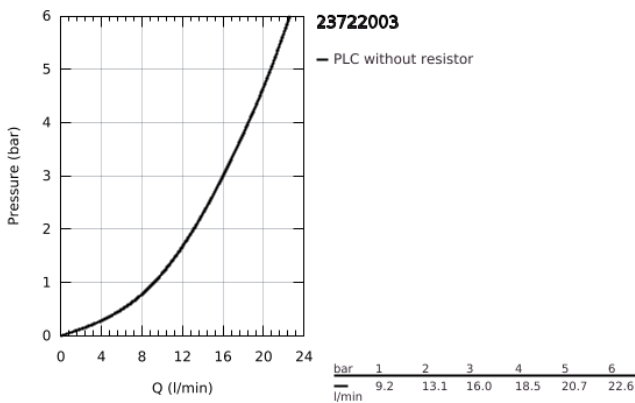

23 722 003 **EUROSTYLE SINGLE-LEVER SHOWER MIXER 1/2"**

PRODUCT DESCRIPTION

- Colour: chrome
- wall mounted
- solid metal lever
- GROHE SilkMove 35 mm ceramic cartridge
- with temperature limiter
- GROHE LongLife finish
- adjustable flow rate limiter
- shower outlet 1/2" with integrated non-return valve
- covered S-unions
- protected against backflow

23 722 003 EUROSTYLE SINGLE-LEVER SHOWER MIXER 1/2"

SPARE PARTS, November 2015 – now

- 1: Solid metal lever (Spare part-nr. 46954000)
- 2: Cap (Spare part-nr. 46436000)
- 3: Screw coupling (Spare part-nr. 46460000)
- 4: Cartridge (Spare part-nr. 46374000)
- 5: Non-return valve (Spare part-nr. 48276000)
- 6: Screw connection 1/2" (Spare part-nr. 45044000)
- 7: S-union (Spare part-nr. 12693000)
- 8: Socket Spanner (Spare part-nr. 19332000)*
- 9: Extension set 1/2", 30 mm (Spare part-nr. 46238000)*
- 10: Special spanner (Spare part-nr. 19377000)*