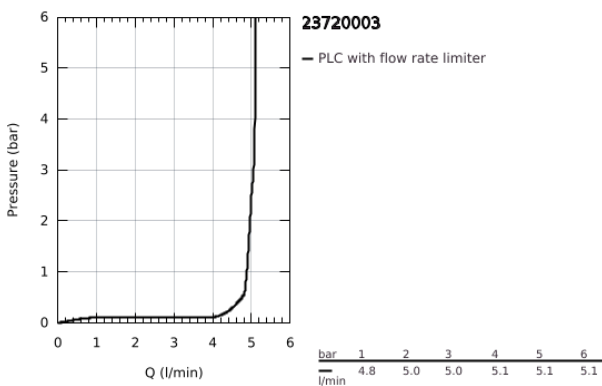

23 720 003 **EUROSTYLE SINGLE-LEVER BIDET MIXER 1/2"**
S-SIZE

PRODUCT DESCRIPTION

- Colour: chrome
- solid metal lever
- GROHE SilkMove 35 mm ceramic cartridge
- adjustable flow rate limiter
- with temperature limiter
- GROHE LongLife finish
- GROHE EcoJoy - less water, perfect flow
- maximum flow rate (at 3 bar): 5 l/min
- GROHE FastFixation installation system
- with ball joint
- pop-up waste set 1 1/4"
- flexible connection hoses

23 720 003 **EUROSTYLE SINGLE-LEVER BIDET MIXER 1/2"**
S-SIZE

SPARE PARTS, November 2015 – now

- 1: Solid metal lever (Spare part-nr. 46951000)
 - 2: Cap (Spare part-nr. 46492000)
 - 3: Screw coupling (Spare part-nr. 46460000)
 - 4: Cartridge (Spare part-nr. 46374000)
 - 5: Pop-up rod (Spare part-nr. 46739000)
 - 6: Mousseur (Spare part-nr. 13998000)
 - 7: Shank mounting kit (Spare part-nr. 46671000)
 - 8: Waste set 1 1/4" (Spare part-nr. 28910000)
 - 8.1: Plug (Spare part-nr. 07182000)
 - 8.2: Eccentric rod (Spare part-nr. 07052000)
 - 9: Eccentric rod (Spare part-nr. 07341000)*
 - 10: Socket Spanner (Spare part-nr. 19332000)*
 - 11: Mounting wrench (Spare part-nr. 19017000)*
- * Optional accessories