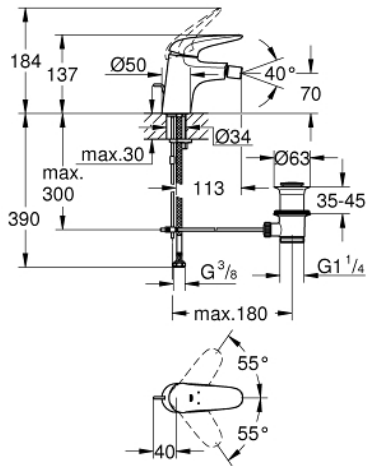

23 720 003 **EUROSTYLE SINGLE-LEVER BIDET MIXER 1/2"**
S-SIZE

PRODUCT DESCRIPTION

- Colour: chrome
- solid metal lever
- GROHE SilkMove 35 mm ceramic cartridge
- adjustable flow rate limiter
- with temperature limiter
- GROHE LongLife finish
- GROHE EcoJoy - less water, perfect flow
- maximum flow rate (at 3 bar): 5 l/min
- GROHE FastFixation installation system
- with ball joint
- pop-up waste set 1 1/4"
- flexible connection hoses

23 720 003 **EUROSTYLE SINGLE-LEVER BIDET MIXER 1/2"**
S-SIZE

SPARE PARTS, November 2015 – now

- 1: Solid metal lever (Spare part-nr. 46951000)
 - 2: Cap (Spare part-nr. 46492000)
 - 3: Screw coupling (Spare part-nr. 46460000)
 - 4: Cartridge (Spare part-nr. 46374000)
 - 5: Pop-up rod (Spare part-nr. 46739000)
 - 6: Mousseur (Spare part-nr. 13998000)
 - 7: Shank mounting kit (Spare part-nr. 46671000)
 - 8: Waste set 1 1/4" (Spare part-nr. 28910000)
 - 8.1: Plug (Spare part-nr. 07182000)
 - 8.2: Eccentric rod (Spare part-nr. 07052000)
 - 9: Eccentric rod (Spare part-nr. 07341000)*
 - 10: Socket Spanner (Spare part-nr. 19332000)*
 - 11: Mounting wrench (Spare part-nr. 19017000)*
- * Optional accessories