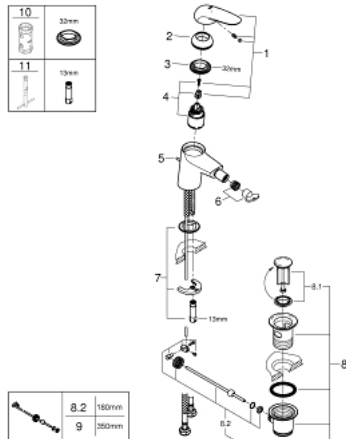

23 720 003 **EUROSTYLE SINGLE-LEVER BIDET MIXER 1/2"**
S-SIZE

PRODUCT DESCRIPTION

- Colour: chrome
- solid metal lever
- GROHE SilkMove 35 mm ceramic cartridge
- adjustable flow rate limiter
- with temperature limiter
- GROHE LongLife finish
- GROHE EcoJoy - less water, perfect flow
- maximum flow rate (at 3 bar): 5 l/min
- GROHE FastFixation installation system
- with ball joint
- pop-up waste set 1 1/4"
- flexible connection hoses

23 720 003 **EUROSTYLE SINGLE-LEVER BIDET MIXER 1/2"**
S-SIZE

SPARE PARTS, November 2015 – now

- 1: Solid metal lever (Spare part-nr. 46951000)
 - 2: Cap (Spare part-nr. 46492000)
 - 3: Screw coupling (Spare part-nr. 46460000)
 - 4: Cartridge (Spare part-nr. 46374000)
 - 5: Pop-up rod (Spare part-nr. 46739000)
 - 6: Mousseur (Spare part-nr. 13998000)
 - 7: Shank mounting kit (Spare part-nr. 46671000)
 - 8: Waste set 1 1/4" (Spare part-nr. 28910000)
 - 8.1: Plug (Spare part-nr. 07182000)
 - 8.2: Eccentric rod (Spare part-nr. 07052000)
 - 9: Eccentric rod (Spare part-nr. 07341000)*
 - 10: Socket Spanner (Spare part-nr. 19332000)*
 - 11: Mounting wrench (Spare part-nr. 19017000)*
- * Optional accessories