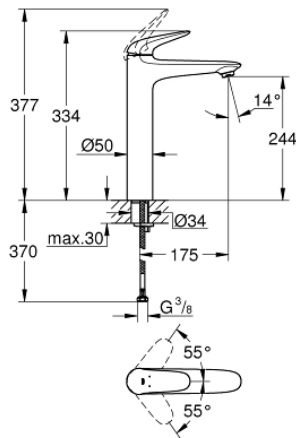

23 719 003 **EUROSTYLE SINGLE-LEVER BASIN MIXER 1/2"**  
**XL-SIZE**

**PRODUCT DESCRIPTION**

- Colour: chrome
- solid metal lever
- for free-standing basins
- GROHE SilkMove 35 mm ceramic cartridge
- with temperature limiter
- GROHE LongLife finish
- GROHE EcoJoy - less water, perfect flow
- maximum flow rate (at 3 bar): 5 l/min
- GROHE FastFixation installation system
- smooth body
- flexible connection hoses

23 719 003 **EUROSTYLE SINGLE-LEVER BASIN MIXER 1/2"**  
**XL-SIZE**

**SPARE PARTS**, November 2015 – now

- 1: Solid metal lever (Spare part-nr. 46951000)
  - 2: Cap (Spare part-nr. 46492000)
  - 3: Screw coupling (Spare part-nr. 46460000)
  - 4: Cartridge (Spare part-nr. 46374000)
  - 5: Flow straightener (Spare part-nr. 46837000)
  - 6: Shank mounting kit (Spare part-nr. 46671000)
  - 7: Socket Spanner (Spare part-nr. 19332000)\*
  - 8: Mounting wrench (Spare part-nr. 19017000)\*
- \* Optional accessories