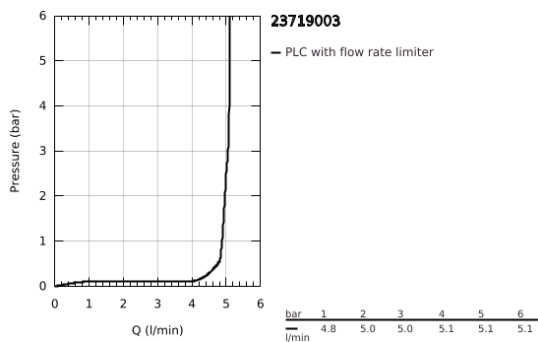

23 719 003 **EUROSTYLE SINGLE-LEVER BASIN MIXER 1/2"**  
**XL-SIZE**

**PRODUCT DESCRIPTION**

- Colour: chrome
- solid metal lever
- for free-standing basins
- GROHE SilkMove 35 mm ceramic cartridge
- with temperature limiter
- GROHE LongLife finish
- GROHE EcoJoy - less water, perfect flow
- maximum flow rate (at 3 bar): 5 l/min
- GROHE FastFixation installation system
- smooth body
- flexible connection hoses

23 719 003 **EUROSTYLE SINGLE-LEVER BASIN MIXER 1/2"**  
**XL-SIZE**

**SPARE PARTS**, November 2015 – now

- 1: Solid metal lever (Spare part-nr. 46951000)
  - 2: Cap (Spare part-nr. 46492000)
  - 3: Screw coupling (Spare part-nr. 46460000)
  - 4: Cartridge (Spare part-nr. 46374000)
  - 5: Flow straightener (Spare part-nr. 46837000)
  - 6: Shank mounting kit (Spare part-nr. 46671000)
  - 7: Socket Spanner (Spare part-nr. 19332000)\*
  - 8: Mounting wrench (Spare part-nr. 19017000)\*
- \* Optional accessories