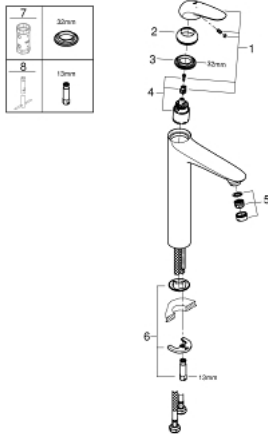

23 719 003 **EUROSTYLE SINGLE-LEVER BASIN MIXER 1/2"**  
**XL-SIZE**

**PRODUCT DESCRIPTION**

- Colour: chrome
- solid metal lever
- for free-standing basins
- GROHE SilkMove 35 mm ceramic cartridge
- with temperature limiter
- GROHE LongLife finish
- GROHE EcoJoy - less water, perfect flow
- maximum flow rate (at 3 bar): 5 l/min
- GROHE FastFixation installation system
- smooth body
- flexible connection hoses

23 719 003 **EUROSTYLE SINGLE-LEVER BASIN MIXER 1/2"**  
**XL-SIZE**

**SPARE PARTS**, November 2015 – now

- 1: Solid metal lever (Spare part-nr. 46951000)
  - 2: Cap (Spare part-nr. 46492000)
  - 3: Screw coupling (Spare part-nr. 46460000)
  - 4: Cartridge (Spare part-nr. 46374000)
  - 5: Flow straightener (Spare part-nr. 46837000)
  - 6: Shank mounting kit (Spare part-nr. 46671000)
  - 7: Socket Spanner (Spare part-nr. 19332000)\*
  - 8: Mounting wrench (Spare part-nr. 19017000)\*
- \* Optional accessories