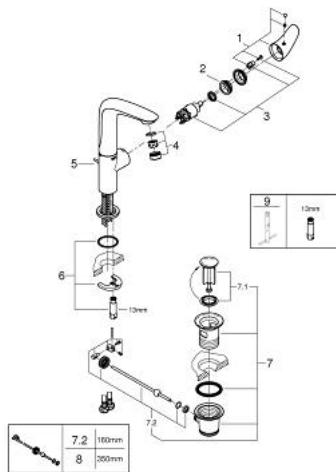

23 718 003 **EUROSTYLE SINGLE-LEVER BASIN MIXER 1/2"**  
**L-SIZE**

**PRODUCT DESCRIPTION**

- Colour: chrome
- solid metal lever
- GROHE SilkMove 28 mm ceramic cartridge
- with temperature limiter
- GROHE LongLife finish
- GROHE EcoJoy - less water, perfect flow
- maximum flow rate (at 3 bar): 5 l/min
- GROHE FastFixation installation system
- swivel cast spout
- swivel area 360°
- pop-up waste set 1 1/4"

23 718 003 **EUROSTYLE SINGLE-LEVER BASIN MIXER 1/2"**  
**L-SIZE**

**SPARE PARTS**, June 2019 – now

- 1: Solid metal lever (Spare part-nr. 46953000)
  - 2: Fitting ring (Spare part-nr. 46715000)
  - 3: Cartridge (Spare part-nr. 46580000)
  - 4: Mousseur (Spare part-nr. 48159000)
  - 5: Pop-up rod (Spare part-nr. 46739000)
  - 6: Shank mounting kit (Spare part-nr. 46671000)
  - 7: Waste set 1 1/4" (Spare part-nr. 28910000)
  - 7.1: Plug (Spare part-nr. 07182000)
  - 7.2: Eccentric rod (Spare part-nr. 07052000)
  - 8: Eccentric rod (Spare part-nr. 07341000)\*
  - 9: Mounting wrench (Spare part-nr. 19017000)\*
- \* Optional accessories