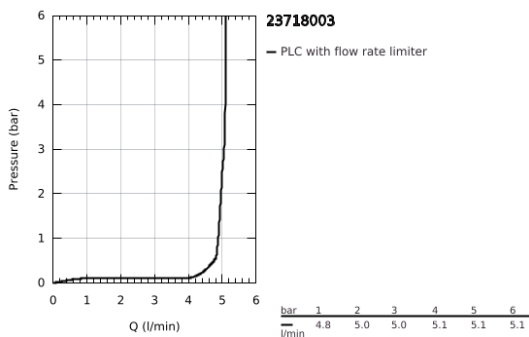

23 718 003 **EUROSTYLE SINGLE-LEVER BASIN MIXER 1/2"**  
**L-SIZE**

**PRODUCT DESCRIPTION**

- Colour: chrome
- solid metal lever
- GROHE SilkMove 28 mm ceramic cartridge
- with temperature limiter
- GROHE LongLife finish
- GROHE EcoJoy - less water, perfect flow
- maximum flow rate (at 3 bar): 5 l/min
- GROHE FastFixation installation system
- swivel cast spout
- swivel area 360°
- pop-up waste set 1 1/4"

23 718 003 **EUROSTYLE SINGLE-LEVER BASIN MIXER 1/2"**  
**L-SIZE**

**SPARE PARTS**, June 2019 – now

- 1: Solid metal lever (Spare part-nr. 46953000)
  - 2: Fitting ring (Spare part-nr. 46715000)
  - 3: Cartridge (Spare part-nr. 46580000)
  - 4: Mousseur (Spare part-nr. 48159000)
  - 5: Pop-up rod (Spare part-nr. 46739000)
  - 6: Shank mounting kit (Spare part-nr. 46671000)
  - 7: Waste set 1 1/4" (Spare part-nr. 28910000)
  - 7.1: Plug (Spare part-nr. 07182000)
  - 7.2: Eccentric rod (Spare part-nr. 07052000)
  - 8: Eccentric rod (Spare part-nr. 07341000)\*
  - 9: Mounting wrench (Spare part-nr. 19017000)\*
- \* Optional accessories