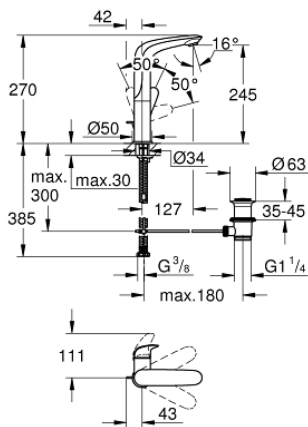

23 718 003 **EUROSTYLE SINGLE-LEVER BASIN MIXER 1/2"**  
**L-SIZE**

**PRODUCT DESCRIPTION**

- Colour: chrome
- solid metal lever
- GROHE SilkMove 28 mm ceramic cartridge
- with temperature limiter
- GROHE LongLife finish
- GROHE EcoJoy - less water, perfect flow
- maximum flow rate (at 3 bar): 5 l/min
- GROHE FastFixation installation system
- swivel cast spout
- swivel area 360°
- pop-up waste set 1 1/4"

23 718 003 **EUROSTYLE SINGLE-LEVER BASIN MIXER 1/2"**  
**L-SIZE**

**SPARE PARTS**, June 2019 – now

- 1: Solid metal lever (Spare part-nr. 46953000)
  - 2: Fitting ring (Spare part-nr. 46715000)
  - 3: Cartridge (Spare part-nr. 46580000)
  - 4: Mousseur (Spare part-nr. 48159000)
  - 5: Pop-up rod (Spare part-nr. 46739000)
  - 6: Shank mounting kit (Spare part-nr. 46671000)
  - 7: Waste set 1 1/4" (Spare part-nr. 28910000)
  - 7.1: Plug (Spare part-nr. 07182000)
  - 7.2: Eccentric rod (Spare part-nr. 07052000)
  - 8: Eccentric rod (Spare part-nr. 07341000)\*
  - 9: Mounting wrench (Spare part-nr. 19017000)\*
- \* Optional accessories