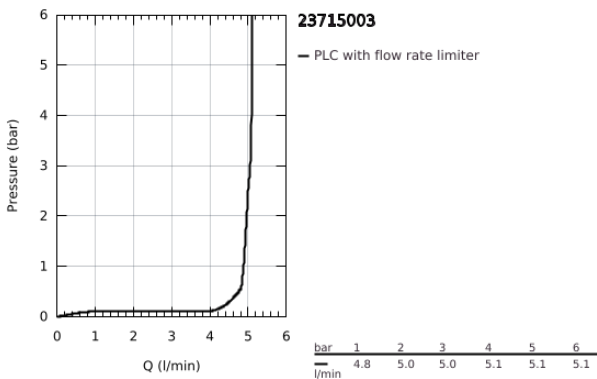

23 715 003 **EUROSTYLE SINGLE-LEVER BASIN MIXER 1/2"**  
**S-SIZE**

**PRODUCT DESCRIPTION**

- Colour: chrome
- solid metal lever
- GROHE SilkMove 35 mm ceramic cartridge
- adjustable flow rate limiter
- with temperature limiter
- GROHE LongLife finish
- GROHE EcoJoy - less water, perfect flow
- maximum flow rate (at 3 bar): 5 l/min
- GROHE FastFixation installation system
- smooth body
- flexible connection hoses

23 715 003 **EUROSTYLE SINGLE-LEVER BASIN MIXER 1/2"**  
**S-SIZE**

**SPARE PARTS**, November 2015 – now

- 1: Solid metal lever (Spare part-nr. 46951000)
  - 2: Cap (Spare part-nr. 46492000)
  - 3: Screw coupling (Spare part-nr. 46460000)
  - 4: Cartridge (Spare part-nr. 46374000)
  - 5: Mousseur (Spare part-nr. 48159000)
  - 6: Shank mounting kit (Spare part-nr. 46671000)
  - 7: Socket Spanner (Spare part-nr. 19332000)\*
  - 8: Mounting wrench (Spare part-nr. 19017000)\*
- \* Optional accessories