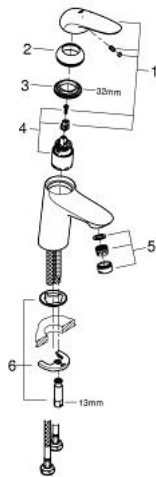

23 715 003 **EUROSTYLE SINGLE-LEVER BASIN MIXER 1/2"**  
**S-SIZE**

**PRODUCT DESCRIPTION**

- Colour: chrome
- solid metal lever
- GROHE SilkMove 35 mm ceramic cartridge
- adjustable flow rate limiter
- with temperature limiter
- GROHE LongLife finish
- GROHE EcoJoy - less water, perfect flow
- maximum flow rate (at 3 bar): 5 l/min
- GROHE FastFixation installation system
- smooth body
- flexible connection hoses

23 715 003 **EUROSTYLE SINGLE-LEVER BASIN MIXER 1/2"**  
**S-SIZE**

**SPARE PARTS**, November 2015 – now

- 1: Solid metal lever (Spare part-nr. 46951000)
  - 2: Cap (Spare part-nr. 46492000)
  - 3: Screw coupling (Spare part-nr. 46460000)
  - 4: Cartridge (Spare part-nr. 46374000)
  - 5: Mousseur (Spare part-nr. 48159000)
  - 6: Shank mounting kit (Spare part-nr. 46671000)
  - 7: Socket Spanner (Spare part-nr. 19332000)\*
  - 8: Mounting wrench (Spare part-nr. 19017000)\*
- \* Optional accessories