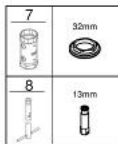

23 715 003 **EUROSTYLE SINGLE-LEVER BASIN MIXER 1/2"**  
**S-SIZE**

**PRODUCT DESCRIPTION**

- Colour: chrome
- solid metal lever
- GROHE SilkMove 35 mm ceramic cartridge
- adjustable flow rate limiter
- with temperature limiter
- GROHE LongLife finish
- GROHE EcoJoy - less water, perfect flow
- maximum flow rate (at 3 bar): 5 l/min
- GROHE FastFixation installation system
- smooth body
- flexible connection hoses

23 715 003 **EUROSTYLE SINGLE-LEVER BASIN MIXER 1/2"**  
**S-SIZE**

**SPARE PARTS**, November 2015 – now

- 1: Solid metal lever (Spare part-nr. 46951000)
  - 2: Cap (Spare part-nr. 46492000)
  - 3: Screw coupling (Spare part-nr. 46460000)
  - 4: Cartridge (Spare part-nr. 46374000)
  - 5: Mousseur (Spare part-nr. 48159000)
  - 6: Shank mounting kit (Spare part-nr. 46671000)
  - 7: Socket Spanner (Spare part-nr. 19332000)\*
  - 8: Mounting wrench (Spare part-nr. 19017000)\*
- \* Optional accessories