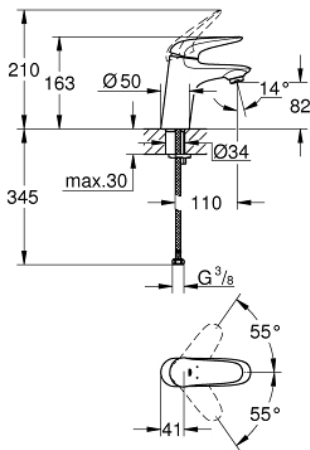

23 715 003 **EUROSTYLE SINGLE-LEVER BASIN MIXER 1/2"**  
**S-SIZE**

**PRODUCT DESCRIPTION**

- Colour: chrome
- solid metal lever
- GROHE SilkMove 35 mm ceramic cartridge
- adjustable flow rate limiter
- with temperature limiter
- GROHE LongLife finish
- GROHE EcoJoy - less water, perfect flow
- maximum flow rate (at 3 bar): 5 l/min
- GROHE FastFixation installation system
- smooth body
- flexible connection hoses

23 715 003 **EUROSTYLE SINGLE-LEVER BASIN MIXER 1/2"**  
**S-SIZE**

**SPARE PARTS**, November 2015 – now

- 1: Solid metal lever (Spare part-nr. 46951000)
  - 2: Cap (Spare part-nr. 46492000)
  - 3: Screw coupling (Spare part-nr. 46460000)
  - 4: Cartridge (Spare part-nr. 46374000)
  - 5: Mousseur (Spare part-nr. 48159000)
  - 6: Shank mounting kit (Spare part-nr. 46671000)
  - 7: Socket Spanner (Spare part-nr. 19332000)\*
  - 8: Mounting wrench (Spare part-nr. 19017000)\*
- \* Optional accessories