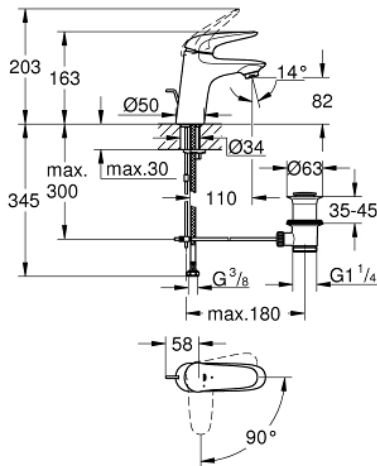

23 709 003 **EUROSTYLE SINGLE-LEVER BASIN MIXER 1/2"**
S-SIZE

PRODUCT DESCRIPTION

- Colour: chrome
- solid metal lever
- GROHE SilkMove 35 mm ceramic cartridge
- EcoMode - cold water flow in mid-lever position saves energy
- adjustable flow rate limiter
- with temperature limiter
- GROHE LongLife finish
- GROHE EcoJoy - less water, perfect flow
- maximum flow rate (at 3 bar): 5 l/min
- GROHE FastFixation installation system
- pop-up waste set 1 1/4"
- flexible connection hoses

23 709 003 **EUROSTYLE SINGLE-LEVER BASIN MIXER 1/2"**
S-SIZE

SPARE PARTS, July 2017 – now

- 1: Solid metal lever (Spare part-nr. 46952000)
 - 2: Cap (Spare part-nr. 46492000)
 - 3: Screw coupling (Spare part-nr. 46460000)
 - 4: Cartridge (Spare part-nr. 46863000)
 - 5: Pop-up rod (Spare part-nr. 46739000)
 - 6: Mousseur (Spare part-nr. 48159000)
 - 7: Shank mounting kit (Spare part-nr. 46671000)
 - 8: Waste set 1 1/4" (Spare part-nr. 28910000)
 - 8.1: Plug (Spare part-nr. 07182000)
 - 8.2: Eccentric rod (Spare part-nr. 07052000)
 - 9: Eccentric rod (Spare part-nr. 07341000)*
 - 10: Socket Spanner (Spare part-nr. 19332000)*
 - 11: Mounting wrench (Spare part-nr. 19017000)*
- * Optional accessories