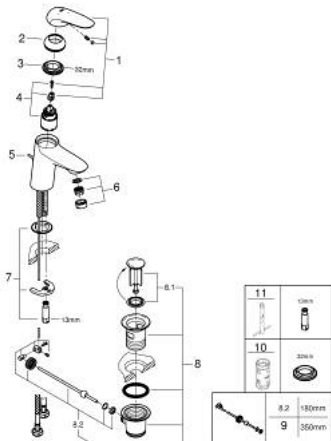

23 709 003 **EUROSTYLE SINGLE-LEVER BASIN MIXER 1/2"**
S-SIZE

PRODUCT DESCRIPTION

- Colour: chrome
- solid metal lever
- GROHE SilkMove 35 mm ceramic cartridge
- EcoMode - cold water flow in mid-lever position saves energy
- adjustable flow rate limiter
- with temperature limiter
- GROHE LongLife finish
- GROHE EcoJoy - less water, perfect flow
- maximum flow rate (at 3 bar): 5 l/min
- GROHE FastFixation installation system
- pop-up waste set 1 1/4"
- flexible connection hoses

23 709 003 **EUROSTYLE SINGLE-LEVER BASIN MIXER 1/2"**
S-SIZE

SPARE PARTS, July 2017 – now

- 1: Solid metal lever (Spare part-nr. 46952000)
 - 2: Cap (Spare part-nr. 46492000)
 - 3: Screw coupling (Spare part-nr. 46460000)
 - 4: Cartridge (Spare part-nr. 46863000)
 - 5: Pop-up rod (Spare part-nr. 46739000)
 - 6: Mousseur (Spare part-nr. 48159000)
 - 7: Shank mounting kit (Spare part-nr. 46671000)
 - 8: Waste set 1 1/4" (Spare part-nr. 28910000)
 - 8.1: Plug (Spare part-nr. 07182000)
 - 8.2: Eccentric rod (Spare part-nr. 07052000)
 - 9: Eccentric rod (Spare part-nr. 07341000)*
 - 10: Socket Spanner (Spare part-nr. 19332000)*
 - 11: Mounting wrench (Spare part-nr. 19017000)*
- * Optional accessories