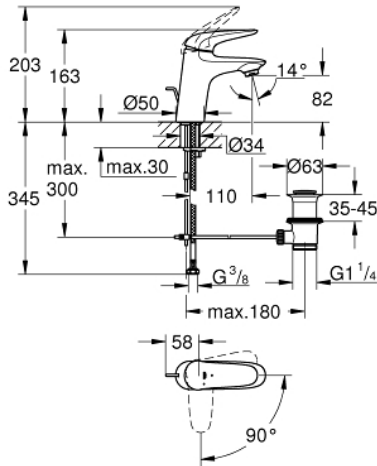

23 709 003 **EUROSTYLE SINGLE-LEVER BASIN MIXER 1/2"**
S-SIZE

PRODUCT DESCRIPTION

- Colour: chrome
- solid metal lever
- GROHE SilkMove 35 mm ceramic cartridge
- OpenCold - cold water flow in mid-lever position
- adjustable flow rate limiter
- with temperature limiter
- GROHE LongLife finish
- GROHE EcoJoy - less water, perfect flow
- maximum flow rate (at 3 bar): 5 l/min
- GROHE FastFixation installation system
- pop-up waste set 1 1/4"
- flexible connection hoses

23 709 003 **EUROSTYLE SINGLE-LEVER BASIN MIXER 1/2"**
S-SIZE

SPARE PARTS, July 2017 – now

- 1: Solid metal lever (Spare part-nr. 46952000)
 - 2: Cap (Spare part-nr. 46492000)
 - 3: Screw coupling (Spare part-nr. 46460000)
 - 4: Cartridge (Spare part-nr. 46863000)
 - 5: Pop-up rod (Spare part-nr. 46739000)
 - 6: Mousseur (Spare part-nr. 48159000)
 - 7: Shank mounting kit (Spare part-nr. 46671000)
 - 8: Waste set 1 1/4" (Spare part-nr. 28910000)
 - 8.1: Plug (Spare part-nr. 07182000)
 - 8.2: Eccentric rod (Spare part-nr. 07052000)
 - 9: Eccentric rod (Spare part-nr. 07341000)*
 - 10: Socket Spanner (Spare part-nr. 19332000)*
 - 11: Mounting wrench (Spare part-nr. 19017000)*
- * Optional accessories