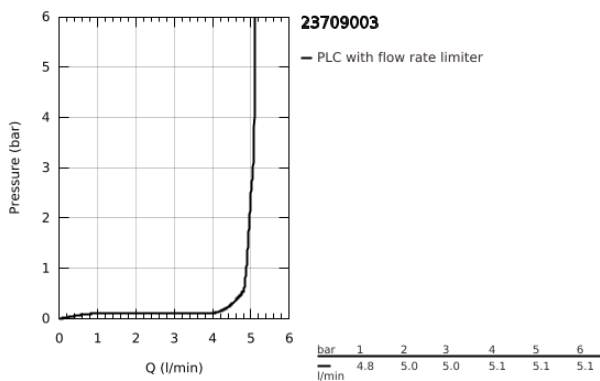

23 709 003 **EUROSTYLE SINGLE-LEVER BASIN MIXER 1/2"**
S-SIZE

PRODUCT DESCRIPTION

- Colour: chrome
- solid metal lever
- GROHE SilkMove 35 mm ceramic cartridge
- EcoMode - cold water flow in mid-lever position saves energy
- adjustable flow rate limiter
- with temperature limiter
- GROHE LongLife finish
- GROHE EcoJoy - less water, perfect flow
- maximum flow rate (at 3 bar): 5 l/min
- GROHE FastFixation installation system
- pop-up waste set 1 1/4"
- flexible connection hoses

23 709 003 **EUROSTYLE SINGLE-LEVER BASIN MIXER 1/2"**
S-SIZE

SPARE PARTS, July 2017 – now

- 1: Solid metal lever (Spare part-nr. 46952000)
 - 2: Cap (Spare part-nr. 46492000)
 - 3: Screw coupling (Spare part-nr. 46460000)
 - 4: Cartridge (Spare part-nr. 46863000)
 - 5: Pop-up rod (Spare part-nr. 46739000)
 - 6: Mousseur (Spare part-nr. 48159000)
 - 7: Shank mounting kit (Spare part-nr. 46671000)
 - 8: Waste set 1 1/4" (Spare part-nr. 28910000)
 - 8.1: Plug (Spare part-nr. 07182000)
 - 8.2: Eccentric rod (Spare part-nr. 07052000)
 - 9: Eccentric rod (Spare part-nr. 07341000)*
 - 10: Socket Spanner (Spare part-nr. 19332000)*
 - 11: Mounting wrench (Spare part-nr. 19017000)*
- * Optional accessories