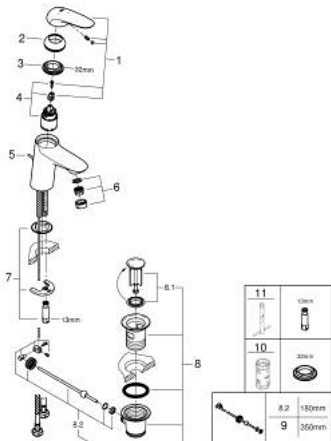

23 709 003 **EUROSTYLE SINGLE-LEVER BASIN MIXER 1/2"**
S-SIZE

PRODUCT DESCRIPTION

- Colour: chrome
- solid metal lever
- GROHE SilkMove 35 mm ceramic cartridge
- OpenCold - cold water flow in mid-lever position
- adjustable flow rate limiter
- with temperature limiter
- GROHE LongLife finish
- GROHE EcoJoy - less water, perfect flow
- maximum flow rate (at 3 bar): 5 l/min
- GROHE FastFixation installation system
- pop-up waste set 1 1/4"
- flexible connection hoses

23 709 003 **EUROSTYLE SINGLE-LEVER BASIN MIXER 1/2"**
S-SIZE

SPARE PARTS, July 2017 – now

- 1: Solid metal lever (Spare part-nr. 46952000)
 - 2: Cap (Spare part-nr. 46492000)
 - 3: Screw coupling (Spare part-nr. 46460000)
 - 4: Cartridge (Spare part-nr. 46863000)
 - 5: Pop-up rod (Spare part-nr. 46739000)
 - 6: Mousseur (Spare part-nr. 48159000)
 - 7: Shank mounting kit (Spare part-nr. 46671000)
 - 8: Waste set 1 1/4" (Spare part-nr. 28910000)
 - 8.1: Plug (Spare part-nr. 07182000)
 - 8.2: Eccentric rod (Spare part-nr. 07052000)
 - 9: Eccentric rod (Spare part-nr. 07341000)*
 - 10: Socket Spanner (Spare part-nr. 19332000)*
 - 11: Mounting wrench (Spare part-nr. 19017000)*
- * Optional accessories