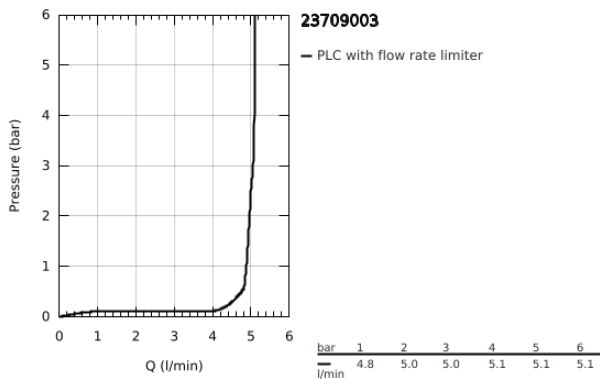

23 709 003 **EUROSTYLE SINGLE-LEVER BASIN MIXER 1/2"**
S-SIZE

PRODUCT DESCRIPTION

- Colour: chrome
- solid metal lever
- GROHE SilkMove 35 mm ceramic cartridge
- OpenCold - cold water flow in mid-lever position
- adjustable flow rate limiter
- with temperature limiter
- GROHE LongLife finish
- GROHE EcoJoy - less water, perfect flow
- maximum flow rate (at 3 bar): 5 l/min
- GROHE FastFixation installation system
- pop-up waste set 1 1/4"
- flexible connection hoses

23 709 003 **EUROSTYLE SINGLE-LEVER BASIN MIXER 1/2"**
S-SIZE

SPARE PARTS, July 2017 – now

- 1: Solid metal lever (Spare part-nr. 46952000)
 - 2: Cap (Spare part-nr. 46492000)
 - 3: Screw coupling (Spare part-nr. 46460000)
 - 4: Cartridge (Spare part-nr. 46863000)
 - 5: Pop-up rod (Spare part-nr. 46739000)
 - 6: Mousseur (Spare part-nr. 48159000)
 - 7: Shank mounting kit (Spare part-nr. 46671000)
 - 8: Waste set 1 1/4" (Spare part-nr. 28910000)
 - 8.1: Plug (Spare part-nr. 07182000)
 - 8.2: Eccentric rod (Spare part-nr. 07052000)
 - 9: Eccentric rod (Spare part-nr. 07341000)*
 - 10: Socket Spanner (Spare part-nr. 19332000)*
 - 11: Mounting wrench (Spare part-nr. 19017000)*
- * Optional accessories