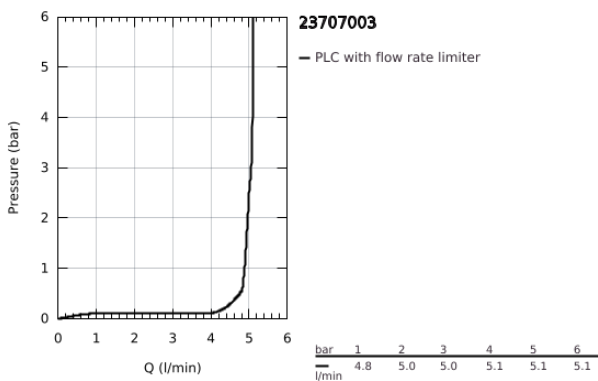

23 707 003 **EUROSTYLE SINGLE-LEVER BASIN MIXER 1/2"**
S-SIZE

PRODUCT DESCRIPTION

- Colour: chrome
- solid metal lever
- GROHE SilkMove 35 mm ceramic cartridge
- adjustable flow rate limiter
- with temperature limiter
- GROHE LongLife finish
- GROHE EcoJoy - less water, perfect flow
- maximum flow rate (at 3 bar): 5 l/min
- GROHE FastFixation installation system
- pop-up waste set 1 1/4"
- flexible connection hoses

23 707 003 **EUROSTYLE SINGLE-LEVER BASIN MIXER 1/2"**
S-SIZE

SPARE PARTS, November 2015 – now

- 1: Solid metal lever (Spare part-nr. 46951000)
 - 2: Cap (Spare part-nr. 46492000)
 - 3: Screw coupling (Spare part-nr. 46460000)
 - 4: Cartridge (Spare part-nr. 46374000)
 - 5: Pop-up rod (Spare part-nr. 46739000)
 - 6: Mousseur (Spare part-nr. 48159000)
 - 7: Shank mounting kit (Spare part-nr. 46671000)
 - 8: Waste set 1 1/4" (Spare part-nr. 28910000)
 - 8.1: Plug (Spare part-nr. 07182000)
 - 8.2: Eccentric rod (Spare part-nr. 07052000)
 - 9: Eccentric rod (Spare part-nr. 07341000)*
 - 10: Socket Spanner (Spare part-nr. 19332000)*
 - 11: Mounting wrench (Spare part-nr. 19017000)*
- * Optional accessories