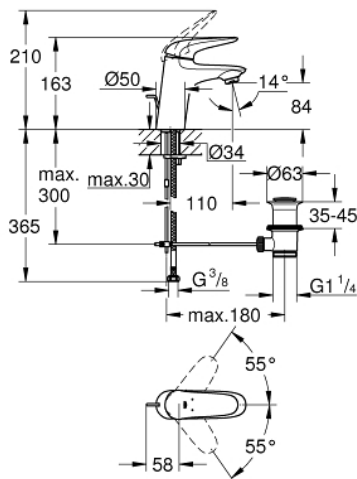

23 707 003 **EUROSTYLE SINGLE-LEVER BASIN MIXER 1/2"**
S-SIZE

PRODUCT DESCRIPTION

- Colour: chrome
- solid metal lever
- GROHE SilkMove 35 mm ceramic cartridge
- adjustable flow rate limiter
- with temperature limiter
- GROHE LongLife finish
- GROHE EcoJoy - less water, perfect flow
- maximum flow rate (at 3 bar): 5 l/min
- GROHE FastFixation installation system
- pop-up waste set 1 1/4"
- flexible connection hoses

23 707 003 **EUROSTYLE SINGLE-LEVER BASIN MIXER 1/2"**
S-SIZE

SPARE PARTS, November 2015 – now

- 1: Solid metal lever (Spare part-nr. 46951000)
 - 2: Cap (Spare part-nr. 46492000)
 - 3: Screw coupling (Spare part-nr. 46460000)
 - 4: Cartridge (Spare part-nr. 46374000)
 - 5: Pop-up rod (Spare part-nr. 46739000)
 - 6: Mousseur (Spare part-nr. 48159000)
 - 7: Shank mounting kit (Spare part-nr. 46671000)
 - 8: Waste set 1 1/4" (Spare part-nr. 28910000)
 - 8.1: Plug (Spare part-nr. 07182000)
 - 8.2: Eccentric rod (Spare part-nr. 07052000)
 - 9: Eccentric rod (Spare part-nr. 07341000)*
 - 10: Socket Spanner (Spare part-nr. 19332000)*
 - 11: Mounting wrench (Spare part-nr. 19017000)*
- * Optional accessories