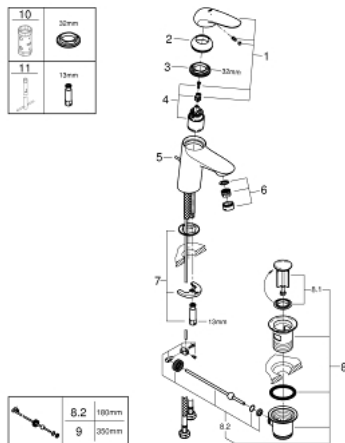

23 707 003 **EUROSTYLE SINGLE-LEVER BASIN MIXER 1/2"**
S-SIZE

PRODUCT DESCRIPTION

- Colour: chrome
- solid metal lever
- GROHE SilkMove 35 mm ceramic cartridge
- adjustable flow rate limiter
- with temperature limiter
- GROHE LongLife finish
- GROHE EcoJoy - less water, perfect flow
- maximum flow rate (at 3 bar): 5 l/min
- GROHE FastFixation installation system
- pop-up waste set 1 1/4"
- flexible connection hoses

23 707 003 **EUROSTYLE SINGLE-LEVER BASIN MIXER 1/2"**
S-SIZE

SPARE PARTS, November 2015 – now

- 1: Solid metal lever (Spare part-nr. 46951000)
 - 2: Cap (Spare part-nr. 46492000)
 - 3: Screw coupling (Spare part-nr. 46460000)
 - 4: Cartridge (Spare part-nr. 46374000)
 - 5: Pop-up rod (Spare part-nr. 46739000)
 - 6: Mousseur (Spare part-nr. 48159000)
 - 7: Shank mounting kit (Spare part-nr. 46671000)
 - 8: Waste set 1 1/4" (Spare part-nr. 28910000)
 - 8.1: Plug (Spare part-nr. 07182000)
 - 8.2: Eccentric rod (Spare part-nr. 07052000)
 - 9: Eccentric rod (Spare part-nr. 07341000)*
 - 10: Socket Spanner (Spare part-nr. 19332000)*
 - 11: Mounting wrench (Spare part-nr. 19017000)*
- * Optional accessories