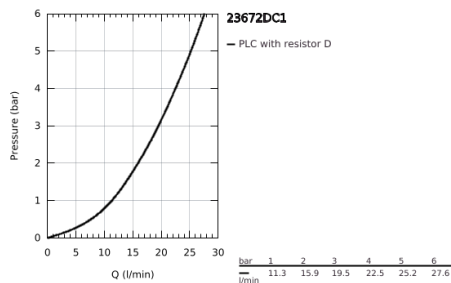

## 23 672 DC1 EUROCUBE SINGLE-LEVER BATH MIXER 1/2", FLOOR MOUNTED

### PRODUCT DESCRIPTION

- Colour: supersteel
- for use with rough-in set 45 984 001 or 29 038 001
- without roughing-in-set
- GROHE SilkMove 35 mm ceramic cartridge
- with temperature limiter
- GROHE LongLife finish
- automatic diverter: bath/shower
- spout with mousseur
- Euphoria Cube+ Stick hand shower 6.6 l/min (26 467)
- Silverflex shower hose 1.250 mm (28 362)
- projection 298 mm
- integrated non-return valve in shower outlet
- protected against backflow
- with shower holder