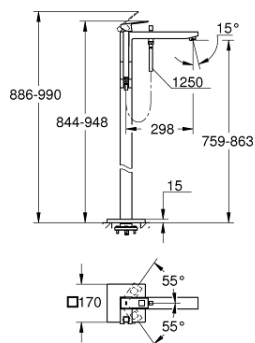

## 23 672 DC1 EUROCUBE SINGLE-LEVER BATH MIXER 1/2", FLOOR MOUNTED

### PRODUCT DESCRIPTION

- Colour: supersteel
- for use with rough-in set 45 984 001 or 29 038 001
- without roughing-in-set
- GROHE SilkMove 35 mm ceramic cartridge
- with temperature limiter
- GROHE LongLife finish
- automatic diverter: bath/shower
- spout with mousseur
- Euphoria Cube+ Stick hand shower 6.6 l/min (26 467)
- Silverflex shower hose 1.250 mm (28 362)
- projection 298 mm
- integrated non-return valve in shower outlet
- protected against backflow
- with shower holder

### SPARE PARTS, July 2018 – now

- 1: Lever (Spare part-nr. 46782DC0)
- 2: Cap (Spare part-nr. 46492DC0)
- 3: Screw coupling (Spare part-nr. 46460000)
- 4: Cartridge (Spare part-nr. 46374000)
- 5: Diverter knob (Spare part-nr. 48128DC0)
- 6: Sistra (Spare part-nr. 13907DC0)
- 7: Diverter (Spare part-nr. 65655DC0)
- 8: Non-return valve (Spare part-nr. 08565000)
- 9: Dirt strainer (Spare part-nr. 0700200M)
- 10: Socket Spanner (Spare part-nr. 19332000)\*