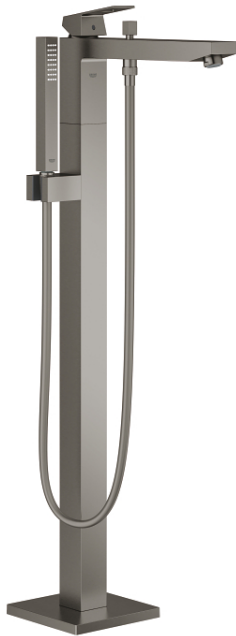

23 672 AL1 EUROCUBE SINGLE-LEVER BATH MIXER 1/2", FLOOR MOUNTED

PRODUCT DESCRIPTION

- Colour: brushed hard graphite
- for use with rough-in set 45 984 001 or 29 038 001
- without roughing-in-set
- GROHE SilkMove 35 mm ceramic cartridge
- with temperature limiter
- GROHE LongLife finish
- automatic diverter: bath/shower
- spout with mousseur
- Euphoria Cube+ Stick hand shower 6.6 l/min (26 467)
- Silverflex shower hose 1.250 mm (28 362)
- projection 298 mm
- integrated non-return valve in shower outlet
- protected against backflow
- with shower holder

23 672 AL1 EUROCUBE SINGLE-LEVER BATH MIXER 1/2", FLOOR MOUNTED

SPARE PARTS, March 2019 – now

- 1: Lever (Spare part-nr. 46782AL0)
- 2: Cap (Spare part-nr. 46492AL0)
- 3: Screw coupling (Spare part-nr. 46460000)
- 4: Cartridge (Spare part-nr. 46374000)
- 5: Diverter knob (Spare part-nr. 48128AL0)
- 6: Sistra (Spare part-nr. 13907AL0)
- 7: Diverter (Spare part-nr. 65655AL0)
- 8: Non-return valve (Spare part-nr. 08565000)
- 9: Dirt strainer (Spare part-nr. 0700200M)
- 10: Socket Spanner (Spare part-nr. 19332000)*