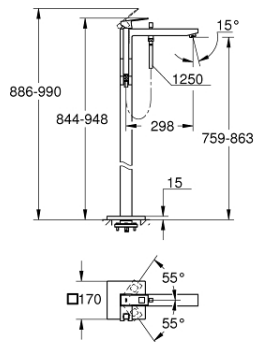

23 672 AL1 EUROCUBE SINGLE-LEVER BATH MIXER 1/2", FLOOR MOUNTED

PRODUCT DESCRIPTION

- Colour: brushed hard graphite
- for use with rough-in set 45 984 001 or 29 038 001
- without roughing-in-set
- GROHE SilkMove 35 mm ceramic cartridge
- with temperature limiter
- GROHE LongLife finish
- automatic diverter: bath/shower
- spout with mousseur
- Euphoria Cube+ Stick hand shower 6.6 l/min (26 467)
- Silverflex shower hose 1.250 mm (28 362)
- projection 298 mm
- integrated non-return valve in shower outlet
- protected against backflow
- with shower holder

23 672 AL1 EUROCUBE SINGLE-LEVER BATH MIXER 1/2", FLOOR MOUNTED

SPARE PARTS, March 2019 – now

- 1: Lever (Spare part-nr. 46782AL0)
- 2: Cap (Spare part-nr. 46492AL0)
- 3: Screw coupling (Spare part-nr. 46460000)
- 4: Cartridge (Spare part-nr. 46374000)
- 5: Diverter knob (Spare part-nr. 48128AL0)
- 6: Sistra (Spare part-nr. 13907AL0)
- 7: Diverter (Spare part-nr. 65655AL0)
- 8: Non-return valve (Spare part-nr. 08565000)
- 9: Dirt strainer (Spare part-nr. 0700200M)
- 10: Socket Spanner (Spare part-nr. 19332000)*