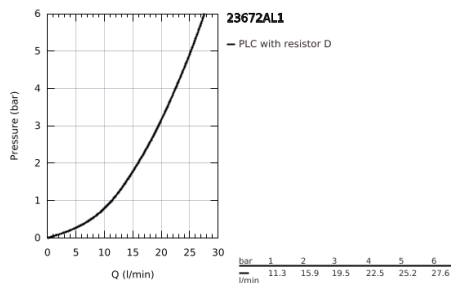

23 672 AL1 EUROCUBE SINGLE-LEVER BATH MIXER 1/2", FLOOR MOUNTED

PRODUCT DESCRIPTION

- Colour: brushed hard graphite
- for use with rough-in set 45 984 001 or 29 038 001
- without roughing-in-set
- GROHE SilkMove 35 mm ceramic cartridge
- with temperature limiter
- GROHE LongLife finish
- automatic diverter: bath/shower
- spout with mousseur
- Euphoria Cube+ Stick hand shower 6.6 l/min (26 467)
- Silverflex shower hose 1.250 mm (28 362)
- projection 298 mm
- integrated non-return valve in shower outlet
- protected against backflow
- with shower holder

23 672 AL1 EUROCUBE SINGLE-LEVER BATH MIXER 1/2", FLOOR MOUNTED

SPARE PARTS, March 2019 – now

- 1: Lever (Spare part-nr. 46782AL0)
- 2: Cap (Spare part-nr. 46492AL0)
- 3: Screw coupling (Spare part-nr. 46460000)
- 4: Cartridge (Spare part-nr. 46374000)
- 5: Diverter knob (Spare part-nr. 48128AL0)
- 6: Sistra (Spare part-nr. 13907AL0)
- 7: Diverter (Spare part-nr. 65655AL0)
- 8: Non-return valve (Spare part-nr. 08565000)
- 9: Dirt strainer (Spare part-nr. 0700200M)
- 10: Socket Spanner (Spare part-nr. 19332000)*