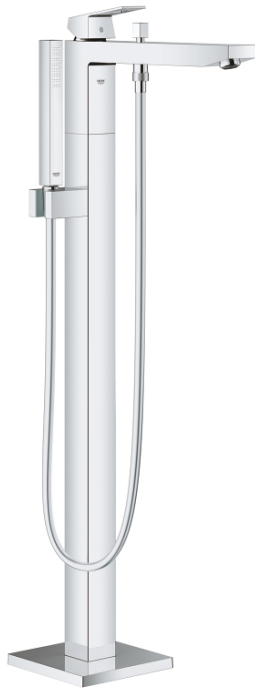

23 672 001 EUROCUBE SINGLE-LEVER BATH MIXER 1/2", FLOOR MOUNTED

PRODUCT DESCRIPTION

- Colour: chrome
- for use with rough-in set 45 984 001 or 29 038 001
- GROHE SilkMove 35 mm ceramic cartridge
- with temperature limiter
- GROHE LongLife finish
- automatic diverter: bath/shower
- spout with mousseur
- Euphoria Cube+ Stick hand shower 6.6 l/min (26 467)
- Silverflex shower hose 1.250 mm (28 362)
- projection 298 mm
- integrated non-return valve in shower outlet
- protected against backflow
- with shower holder

23 672 001 EUROCUBE SINGLE-LEVER BATH MIXER 1/2", FLOOR MOUNTED

SPARE PARTS, April 2016 – now

- 1: Lever (Spare part-nr. 46782000)
- 2: Cap (Spare part-nr. 46492000)
- 3: Screw coupling (Spare part-nr. 46460000)
- 4: Cartridge (Spare part-nr. 46374000)
- 5: Diverter knob (Spare part-nr. 48128000)
- 6: Sistra (Spare part-nr. 13907000)
- 7: Diverter (Spare part-nr. 65655000)
- 8: Non-return valve (Spare part-nr. 08565000)
- 9: Dirt strainer (Spare part-nr. 0700200M)
- 10: Socket Spanner (Spare part-nr. 19332000)*