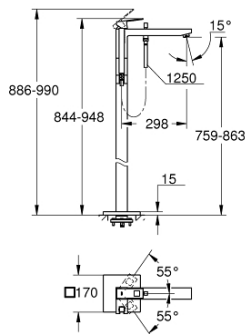

23 672 001 EUROCUBE SINGLE-LEVER BATH MIXER 1/2", FLOOR MOUNTED

PRODUCT DESCRIPTION

- Colour: chrome
- for use with rough-in set 45 984 001 or 29 038 001
- GROHE SilkMove 35 mm ceramic cartridge
- with temperature limiter
- GROHE LongLife finish
- automatic diverter: bath/shower
- spout with mousseur
- Euphoria Cube+ Stick hand shower 6.6 l/min (26 467)
- Silverflex shower hose 1.250 mm (28 362)
- projection 298 mm
- integrated non-return valve in shower outlet
- protected against backflow
- with shower holder

23 672 001 EUROCUBE SINGLE-LEVER BATH MIXER 1/2", FLOOR MOUNTED

SPARE PARTS, April 2016 – now

- 1: Lever (Spare part-nr. 46782000)
- 2: Cap (Spare part-nr. 46492000)
- 3: Screw coupling (Spare part-nr. 46460000)
- 4: Cartridge (Spare part-nr. 46374000)
- 5: Diverter knob (Spare part-nr. 48128000)
- 6: Sistra (Spare part-nr. 13907000)
- 7: Diverter (Spare part-nr. 65655000)
- 8: Non-return valve (Spare part-nr. 08565000)
- 9: Dirt strainer (Spare part-nr. 0700200M)
- 10: Socket Spanner (Spare part-nr. 19332000)*