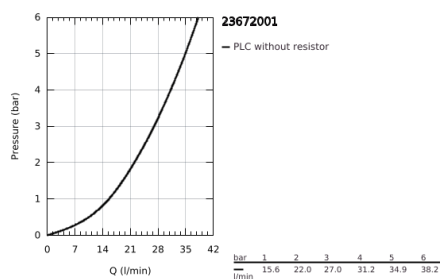

23 672 001 EUROCUBE SINGLE-LEVER BATH MIXER 1/2", FLOOR MOUNTED

PRODUCT DESCRIPTION

- Colour: chrome
- for use with rough-in set 45 984 001 or 29 038 001
- GROHE SilkMove 35 mm ceramic cartridge
- with temperature limiter
- GROHE LongLife finish
- automatic diverter: bath/shower
- spout with mousseur
- Euphoria Cube+ Stick hand shower 6.6 l/min (26 467)
- Silverflex shower hose 1.250 mm (28 362)
- projection 298 mm
- integrated non-return valve in shower outlet
- protected against backflow
- with shower holder

23 672 001 EUROCUBE SINGLE-LEVER BATH MIXER 1/2", FLOOR MOUNTED

SPARE PARTS, April 2016 – now

- 1: Lever (Spare part-nr. 46782000)
- 2: Cap (Spare part-nr. 46492000)
- 3: Screw coupling (Spare part-nr. 46460000)
- 4: Cartridge (Spare part-nr. 46374000)
- 5: Diverter knob (Spare part-nr. 48128000)
- 6: Sistra (Spare part-nr. 13907000)
- 7: Diverter (Spare part-nr. 65655000)
- 8: Non-return valve (Spare part-nr. 08565000)
- 9: Dirt strainer (Spare part-nr. 0700200M)
- 10: Socket Spanner (Spare part-nr. 19332000)*