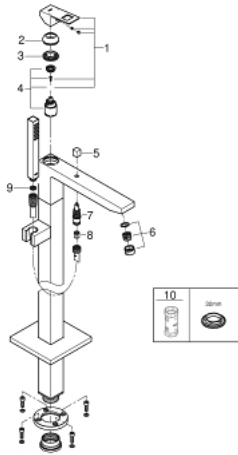

23 672 001 EUROCUBE SINGLE-LEVER BATH MIXER 1/2", FLOOR MOUNTED

PRODUCT DESCRIPTION

- Colour: chrome
- for use with rough-in set 45 984 001 or 29 038 001
- GROHE SilkMove 35 mm ceramic cartridge
- with temperature limiter
- GROHE LongLife finish
- automatic diverter: bath/shower
- spout with mousseur
- Euphoria Cube+ Stick hand shower 6.6 l/min (26 467)
- Silverflex shower hose 1.250 mm (28 362)
- projection 298 mm
- integrated non-return valve in shower outlet
- protected against backflow
- with shower holder

23 672 001 EUROCUBE SINGLE-LEVER BATH MIXER 1/2", FLOOR MOUNTED

SPARE PARTS, April 2016 – now

- 1: Lever (Spare part-nr. 46782000)
- 2: Cap (Spare part-nr. 46492000)
- 3: Screw coupling (Spare part-nr. 46460000)
- 4: Cartridge (Spare part-nr. 46374000)
- 5: Diverter knob (Spare part-nr. 48128000)
- 6: Sistra (Spare part-nr. 13907000)
- 7: Diverter (Spare part-nr. 65655000)
- 8: Non-return valve (Spare part-nr. 08565000)
- 9: Dirt strainer (Spare part-nr. 0700200M)
- 10: Socket Spanner (Spare part-nr. 19332000)*