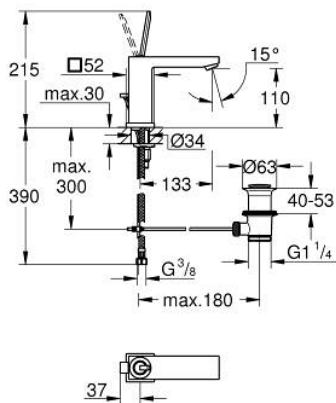

23 657 000 **EUROCUBE JOY SINGLE-LEVER BASIN MIXER 1/2"**  
**M-SIZE**

**PRODUCT DESCRIPTION**

- Colour: chrome
- GROHE FeatherControl Joystick cartridge
- GROHE EcoJoy - less water, perfect flow
- maximum flow rate (at 3 bar): 5 l/min
- SpeedClean mousseur
- GROHE FastFixation Plus installation system
- pop-up waste set 1 1/4"
- flexible connection hoses

23 657 000 **EUROCUBE JOY SINGLE-LEVER BASIN MIXER 1/2"**  
**M-SIZE**

**SPARE PARTS**, April 2015 – now

- 1: Lever (Spare part-nr. 46945000)
- 2: Cartridge (Spare part-nr. 46907000)
- 3: Pop-up rod (Spare part-nr. 46787000)
- 4: Shank mounting kit (Spare part-nr. 46645000)
- 5: Waste set 1 1/4" (Spare part-nr. 28910000)
- 5.1: Plug (Spare part-nr. 07182000)
- 5.2: Eccentric rod (Spare part-nr. 07052000)
- 6: Mousseur (Spare part-nr. 48159000)
- 7: Mounting wrench (Spare part-nr. 19017000)\*
- 8: Eccentric rod (Spare part-nr. 07341000)\*