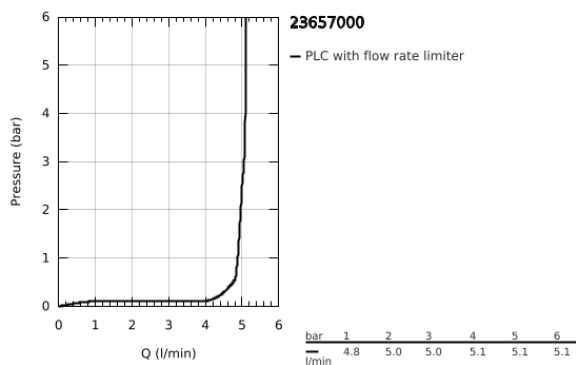

23 657 000 **EUROCUBE JOY SINGLE-LEVER BASIN MIXER 1/2"**  
**M-SIZE**

**PRODUCT DESCRIPTION**

- Colour: chrome
- GROHE FeatherControl Joystick cartridge
- GROHE EcoJoy - less water, perfect flow
- maximum flow rate (at 3 bar): 5 l/min
- SpeedClean mousseur
- GROHE FastFixation Plus installation system
- pop-up waste set 1 1/4"
- flexible connection hoses

23 657 000 **EUROCUBE JOY SINGLE-LEVER BASIN MIXER 1/2"**  
**M-SIZE**

**SPARE PARTS**, April 2015 – now

- 1: Lever (Spare part-nr. 46945000)
- 2: Cartridge (Spare part-nr. 46907000)
- 3: Pop-up rod (Spare part-nr. 46787000)
- 4: Shank mounting kit (Spare part-nr. 46645000)
- 5: Waste set 1 1/4" (Spare part-nr. 28910000)
- 5.1: Plug (Spare part-nr. 07182000)
- 5.2: Eccentric rod (Spare part-nr. 07052000)
- 6: Mousseur (Spare part-nr. 48159000)
- 7: Mounting wrench (Spare part-nr. 19017000)\*
- 8: Eccentric rod (Spare part-nr. 07341000)\*