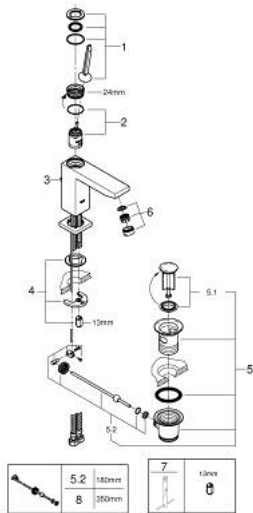

23 657 000 **EUROCUBE JOY SINGLE-LEVER BASIN MIXER 1/2"**  
**M-SIZE**

**PRODUCT DESCRIPTION**

- Colour: chrome
- GROHE FeatherControl Joystick cartridge
- GROHE EcoJoy - less water, perfect flow
- maximum flow rate (at 3 bar): 5 l/min
- SpeedClean mousseur
- GROHE FastFixation Plus installation system
- pop-up waste set 1 1/4"
- flexible connection hoses

23 657 000 **EUROCUBE JOY SINGLE-LEVER BASIN MIXER 1/2"**  
**M-SIZE**

**SPARE PARTS**, April 2015 – now

- 1: Lever (Spare part-nr. 46945000)
- 2: Cartridge (Spare part-nr. 46907000)
- 3: Pop-up rod (Spare part-nr. 46787000)
- 4: Shank mounting kit (Spare part-nr. 46645000)
- 5: Waste set 1 1/4" (Spare part-nr. 28910000)
- 5.1: Plug (Spare part-nr. 07182000)
- 5.2: Eccentric rod (Spare part-nr. 07052000)
- 6: Mousseur (Spare part-nr. 48159000)
- 7: Mounting wrench (Spare part-nr. 19017000)\*
- 8: Eccentric rod (Spare part-nr. 07341000)\*