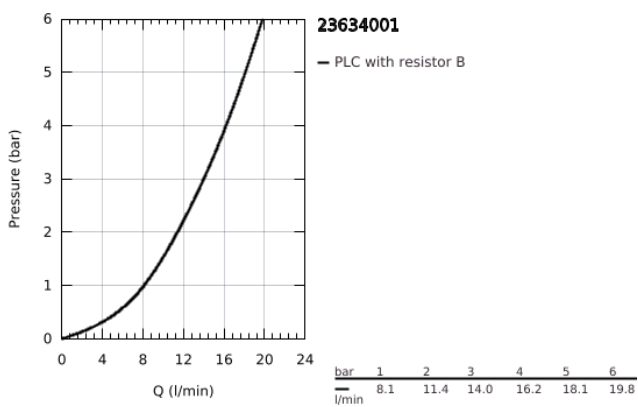

23 634 001 BAULOOP SINGLE-LEVER SHOWER MIXER 1/2"

PRODUCT DESCRIPTION

- Colour: chrome
- wall mounted
- GROHE SmoothControl 35 mm ceramic cartridge
- with temperature limiter
- GROHE LongLife finish
- adjustable flow rate limiter
- shower bottom outlet with integrated non return-valve
- protected against backflow
- S-unions

23 634 001 BAULOOK SINGLE-LEVER SHOWER MIXER 1/2"

SPARE PARTS, September 2018 – now

- 1: Cartridge (Spare part-nr. 46374000)
- 2: S-union (Spare part-nr. 12075000)
- 2.1: Seal (Spare part-nr. 0138600M)
- 2.2: Escutcheon (Spare part-nr. 0221000M)
- 3: Screw connection 1/2" (Spare part-nr. 45044000)
- 4: Extension 3/4", 20 mm (Spare part-nr. 0713000M)*
- 5: Temperature limiter (Spare part-nr. 46375000)*
- 6: Special spanner (Spare part-nr. 19377000)*
- 7: Socket Spanner (Spare part-nr. 19332000)*