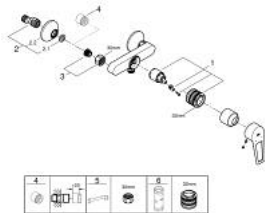

23 634 001 BAULOOP SINGLE-LEVER SHOWER MIXER 1/2"

PRODUCT DESCRIPTION

- Colour: chrome
- wall mounted
- GROHE SmoothControl 35 mm ceramic cartridge
- with temperature limiter
- GROHE LongLife finish
- adjustable flow rate limiter
- shower bottom outlet with integrated non return-valve
- protected against backflow
- S-unions

23 634 001 BAULOOK SINGLE-LEVER SHOWER MIXER 1/2"

SPARE PARTS, September 2018 – now

- 1: Cartridge (Spare part-nr. 46374000)
- 2: S-union (Spare part-nr. 12075000)
- 2.1: Seal (Spare part-nr. 0138600M)
- 2.2: Escutcheon (Spare part-nr. 0221000M)
- 3: Screw connection 1/2" (Spare part-nr. 45044000)
- 4: Extension 3/4", 20 mm (Spare part-nr. 0713000M)*
- 5: Temperature limiter (Spare part-nr. 46375000)*
- 6: Special spanner (Spare part-nr. 19377000)*
- 7: Socket Spanner (Spare part-nr. 19332000)*