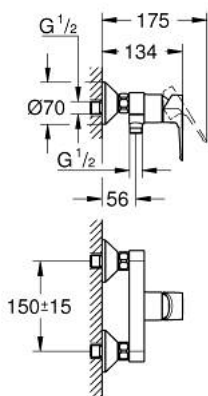

23 634 001 BAULOOP SINGLE-LEVER SHOWER MIXER 1/2"

PRODUCT DESCRIPTION

- Colour: chrome
- wall mounted
- GROHE SmoothControl 35 mm ceramic cartridge
- with temperature limiter
- GROHE LongLife finish
- adjustable flow rate limiter
- shower bottom outlet with integrated non return-valve
- protected against backflow
- S-unions

23 634 001 BAULOOK SINGLE-LEVER SHOWER MIXER 1/2"

SPARE PARTS, September 2018 – now

- 1: Cartridge (Spare part-nr. 46374000)
- 2: S-union (Spare part-nr. 12075000)
- 2.1: Seal (Spare part-nr. 0138600M)
- 2.2: Escutcheon (Spare part-nr. 0221000M)
- 3: Screw connection 1/2" (Spare part-nr. 45044000)
- 4: Extension 3/4", 20 mm (Spare part-nr. 0713000M)*
- 5: Temperature limiter (Spare part-nr. 46375000)*
- 6: Special spanner (Spare part-nr. 19377000)*
- 7: Socket Spanner (Spare part-nr. 19332000)*