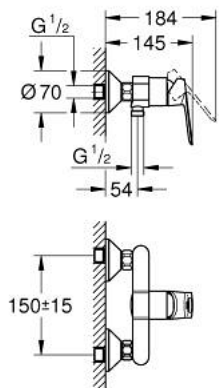

23 634 000 BAULoop SINGLE-LEVER SHOWER MIXER 1/2"

PRODUCT DESCRIPTION

- Colour: chrome
- wall mounted
- GROHE SmoothControl 35 mm ceramic cartridge
- GROHE LongLife finish
- shower bottom outlet 1/2"
- S-unions
- metal wall escutcheon

23 634 000 BAULoop SINGLE-LEVER SHOWER MIXER 1/2"

SPARE PARTS, May 2015 – now

- 1: Lever (Spare part-nr. 46961000)
- 2: Cap (Spare part-nr. 46899000)
- 3: Cartridge (Spare part-nr. 46374000)
- 4: S-union (Spare part-nr. 12075000)
- 4.1: Seal (Spare part-nr. 0138600M)
- 4.2: Escutcheon (Spare part-nr. 0221000M)
- 5: Screw connection 1/2" (Spare part-nr. 45044000)
- 6: Extension 3/4", 20 mm (Spare part-nr. 0713000M)*
- 7: Temperature limiter (Spare part-nr. 46375000)*
- 8: Special spanner (Spare part-nr. 19377000)*
- 9: Socket Spanner (Spare part-nr. 19332000)*