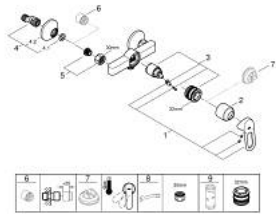

23 634 000 BAULoop SINGLE-LEVER SHOWER MIXER 1/2"

PRODUCT DESCRIPTION

- Colour: chrome
- wall mounted
- GROHE SmoothControl 35 mm ceramic cartridge
- GROHE LongLife finish
- shower bottom outlet 1/2"
- S-unions
- metal wall escutcheon

23 634 000 BAULoop SINGLE-LEVER SHOWER MIXER 1/2"

SPARE PARTS, May 2015 – now

- 1: Lever (Spare part-nr. 46961000)
- 2: Cap (Spare part-nr. 46899000)
- 3: Cartridge (Spare part-nr. 46374000)
- 4: S-union (Spare part-nr. 12075000)
- 4.1: Seal (Spare part-nr. 0138600M)
- 4.2: Escutcheon (Spare part-nr. 0221000M)
- 5: Screw connection 1/2" (Spare part-nr. 45044000)
- 6: Extension 3/4", 20 mm (Spare part-nr. 0713000M)*
- 7: Temperature limiter (Spare part-nr. 46375000)*
- 8: Special spanner (Spare part-nr. 19377000)*
- 9: Socket Spanner (Spare part-nr. 19332000)*