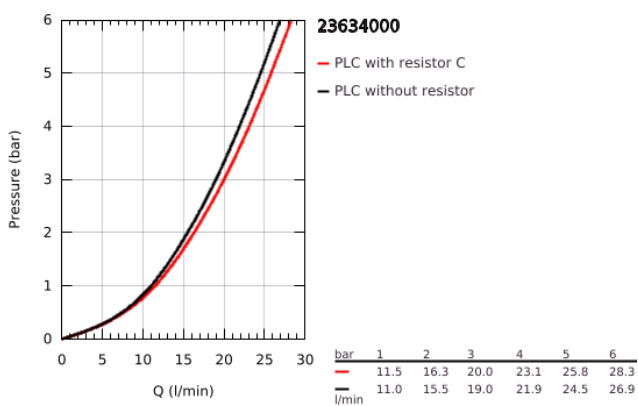

23 634 000 BAULoop SINGLE-LEVER SHOWER MIXER 1/2"

PRODUCT DESCRIPTION

- Colour: chrome
- wall mounted
- GROHE SmoothControl 35 mm ceramic cartridge
- GROHE LongLife finish
- shower bottom outlet 1/2"
- S-unions
- metal wall escutcheon

23 634 000 BAULoop SINGLE-LEVER SHOWER MIXER 1/2"

SPARE PARTS, May 2015 – now

- 1: Lever (Spare part-nr. 46961000)
- 2: Cap (Spare part-nr. 46899000)
- 3: Cartridge (Spare part-nr. 46374000)
- 4: S-union (Spare part-nr. 12075000)
- 4.1: Seal (Spare part-nr. 0138600M)
- 4.2: Escutcheon (Spare part-nr. 0221000M)
- 5: Screw connection 1/2" (Spare part-nr. 45044000)
- 6: Extension 3/4", 20 mm (Spare part-nr. 0713000M)*
- 7: Temperature limiter (Spare part-nr. 46375000)*
- 8: Special spanner (Spare part-nr. 19377000)*
- 9: Socket Spanner (Spare part-nr. 19332000)*