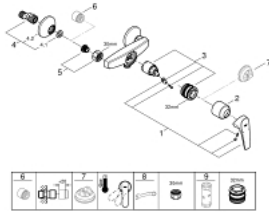

23 632 000 **BAUFLOW SINGLE-LEVER SHOWER MIXER 1/2"**

PRODUCT DESCRIPTION

- Colour: chrome
- wall mounted
- GROHE SmoothControl 35 mm ceramic cartridge
- GROHE LongLife finish
- shower bottom outlet 1/2"
- S-unions

23 632 000 BAUFLOW SINGLE-LEVER SHOWER MIXER 1/2"

SPARE PARTS, May 2015 – now

- 1: Lever (Spare part-nr. 46959000)
- 2: Cap (Spare part-nr. 46899000)
- 3: Cartridge (Spare part-nr. 46374000)
- 4: S-union (Spare part-nr. 12075000)
- 4.1: Seal (Spare part-nr. 0138600M)
- 4.2: Escutcheon (Spare part-nr. 0221000M)
- 5: Screw connection 1/2" (Spare part-nr. 45044000)
- 6: Extension 3/4", 20 mm (Spare part-nr. 0713000M)*
- 7: Temperature limiter (Spare part-nr. 46375000)*
- 8: Special spanner (Spare part-nr. 19377000)*
- 9: Socket Spanner (Spare part-nr. 19332000)*