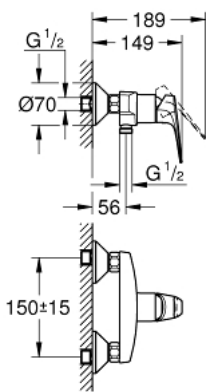

23 632 000 **BAUFLOW SINGLE-LEVER SHOWER MIXER 1/2"**

PRODUCT DESCRIPTION

- Colour: chrome
- wall mounted
- GROHE SmoothControl 35 mm ceramic cartridge
- GROHE LongLife finish
- shower bottom outlet 1/2"
- S-unions

23 632 000 BAUFLOW SINGLE-LEVER SHOWER MIXER 1/2"

SPARE PARTS, May 2015 – now

- 1: Lever (Spare part-nr. 46959000)
- 2: Cap (Spare part-nr. 46899000)
- 3: Cartridge (Spare part-nr. 46374000)
- 4: S-union (Spare part-nr. 12075000)
- 4.1: Seal (Spare part-nr. 0138600M)
- 4.2: Escutcheon (Spare part-nr. 0221000M)
- 5: Screw connection 1/2" (Spare part-nr. 45044000)
- 6: Extension 3/4", 20 mm (Spare part-nr. 0713000M)*
- 7: Temperature limiter (Spare part-nr. 46375000)*
- 8: Special spanner (Spare part-nr. 19377000)*
- 9: Socket Spanner (Spare part-nr. 19332000)*