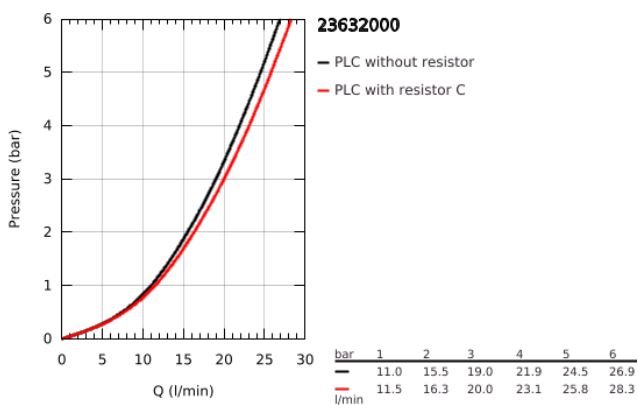

23 632 000 **BAUFLOW SINGLE-LEVER SHOWER MIXER 1/2"**

PRODUCT DESCRIPTION

- Colour: chrome
- wall mounted
- GROHE SmoothControl 35 mm ceramic cartridge
- GROHE LongLife finish
- shower bottom outlet 1/2"
- S-unions

23 632 000 BAUFLOW SINGLE-LEVER SHOWER MIXER 1/2"

SPARE PARTS, May 2015 – now

- 1: Lever (Spare part-nr. 46959000)
- 2: Cap (Spare part-nr. 46899000)
- 3: Cartridge (Spare part-nr. 46374000)
- 4: S-union (Spare part-nr. 12075000)
- 4.1: Seal (Spare part-nr. 0138600M)
- 4.2: Escutcheon (Spare part-nr. 0221000M)
- 5: Screw connection 1/2" (Spare part-nr. 45044000)
- 6: Extension 3/4", 20 mm (Spare part-nr. 0713000M)*
- 7: Temperature limiter (Spare part-nr. 46375000)*
- 8: Special spanner (Spare part-nr. 19377000)*
- 9: Socket Spanner (Spare part-nr. 19332000)*