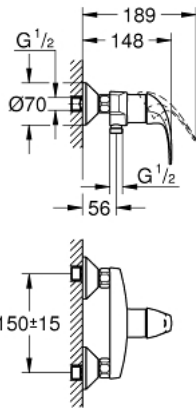

23 631 000 **BAUCURVE SINGLE-LEVER SHOWER MIXER 1/2"**

**PRODUCT DESCRIPTION**

- Colour: chrome
- wall mounted
- GROHE SmoothControl 35 mm ceramic cartridge
- GROHE LongLife finish
- shower bottom outlet 1/2"
- S-unions

## 23 631 000 BAUCURVE SINGLE-LEVER SHOWER MIXER 1/2"

### SPARE PARTS, May 2015 – now

- 1: Lever (Spare part-nr. 46960000)
- 2: Cap (Spare part-nr. 46899000)
- 3: Cartridge (Spare part-nr. 46374000)
- 4: S-union (Spare part-nr. 12075000)
- 4.1: Seal (Spare part-nr. 0138600M)
- 4.2: Escutcheon (Spare part-nr. 0221000M)
- 5: Screw connection 1/2" (Spare part-nr. 45044000)
- 6: Extension 3/4", 20 mm (Spare part-nr. 0713000M)\*
- 7: Temperature limiter (Spare part-nr. 46375000)\*
- 8: Special spanner (Spare part-nr. 19377000)\*
- 9: Socket Spanner (Spare part-nr. 19332000)\*