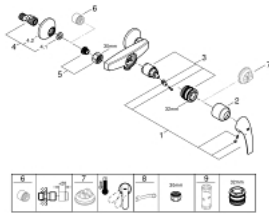

23 631 000 **BAUCURVE SINGLE-LEVER SHOWER MIXER 1/2"**

**PRODUCT DESCRIPTION**

- Colour: chrome
- wall mounted
- GROHE SmoothControl 35 mm ceramic cartridge
- GROHE LongLife finish
- shower bottom outlet 1/2"
- S-unions

## 23 631 000 BAUCURVE SINGLE-LEVER SHOWER MIXER 1/2"

### SPARE PARTS, May 2015 – now

- 1: Lever (Spare part-nr. 46960000)
- 2: Cap (Spare part-nr. 46899000)
- 3: Cartridge (Spare part-nr. 46374000)
- 4: S-union (Spare part-nr. 12075000)
- 4.1: Seal (Spare part-nr. 0138600M)
- 4.2: Escutcheon (Spare part-nr. 0221000M)
- 5: Screw connection 1/2" (Spare part-nr. 45044000)
- 6: Extension 3/4", 20 mm (Spare part-nr. 0713000M)\*
- 7: Temperature limiter (Spare part-nr. 46375000)\*
- 8: Special spanner (Spare part-nr. 19377000)\*
- 9: Socket Spanner (Spare part-nr. 19332000)\*