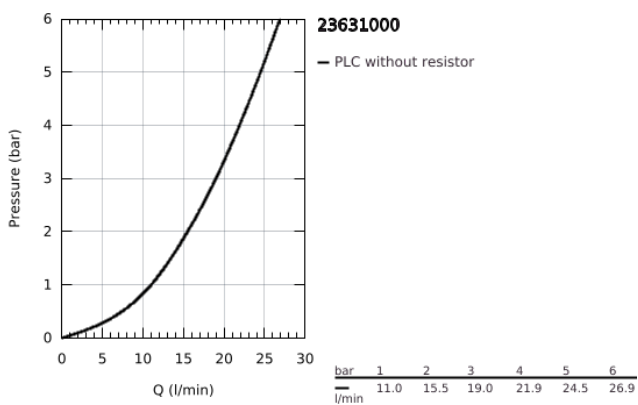

23 631 000 **BAUCURVE SINGLE-LEVER SHOWER MIXER 1/2"**

**PRODUCT DESCRIPTION**

- Colour: chrome
- wall mounted
- GROHE SmoothControl 35 mm ceramic cartridge
- GROHE LongLife finish
- shower bottom outlet 1/2"
- S-unions

## 23 631 000 BAUCURVE SINGLE-LEVER SHOWER MIXER 1/2"