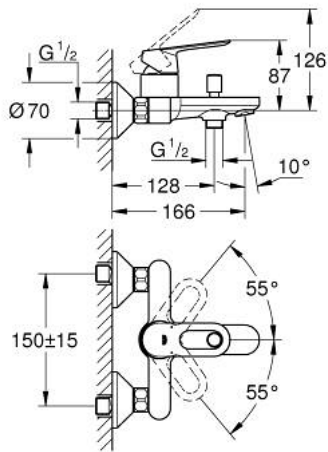

23 603 000 **BAULoop SINGLE-LEVER BATH MIXER 1/2"**

PRODUCT DESCRIPTION

- Colour: chrome
- wall mounted
- GROHE SmoothControl 35 mm ceramic cartridge
- GROHE LongLife finish
- automatic diverter: bath/shower
- mousseur
- S-unions
- metal wall escutcheon

23 603 000 BAULOOP SINGLE-LEVER BATH MIXER 1/2"

SPARE PARTS, May 2015 – now

- 1: Lever (Spare part-nr. 46961000)
 - 2: Cap (Spare part-nr. 46899000)
 - 3: Cartridge (Spare part-nr. 46374000)
 - 4: Diverter knob (Spare part-nr. 64309000)
 - 5: Diverter (Spare part-nr. 65655000)
 - 6: Mousseur (Spare part-nr. 13952000)
 - 7: S-union (Spare part-nr. 12075000)
 - 7.1: Seal (Spare part-nr. 0138600M)
 - 7.2: Escutcheon (Spare part-nr. 0221000M)
 - 8: Screw connection 1/2" (Spare part-nr. 45044000)
 - 9: Extension 3/4", 20 mm (Spare part-nr. 0713000M)*
 - 10: Temperature limiter (Spare part-nr. 46375000)*
 - 11: Socket Spanner (Spare part-nr. 19332000)*
 - 12: Special spanner (Spare part-nr. 19377000)*
- * Optional accessories