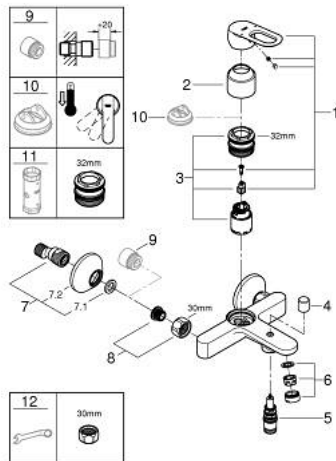

23 603 000 **BAULoop SINGLE-LEVER BATH MIXER 1/2"**

PRODUCT DESCRIPTION

- Colour: chrome
- wall mounted
- GROHE SmoothControl 35 mm ceramic cartridge
- GROHE LongLife finish
- automatic diverter: bath/shower
- mousseur
- S-unions
- metal wall escutcheon

23 603 000 BAULOOP SINGLE-LEVER BATH MIXER 1/2"

SPARE PARTS, May 2015 – now

- 1: Lever (Spare part-nr. 46961000)
 - 2: Cap (Spare part-nr. 46899000)
 - 3: Cartridge (Spare part-nr. 46374000)
 - 4: Diverter knob (Spare part-nr. 64309000)
 - 5: Diverter (Spare part-nr. 65655000)
 - 6: Mousseur (Spare part-nr. 13952000)
 - 7: S-union (Spare part-nr. 12075000)
 - 7.1: Seal (Spare part-nr. 0138600M)
 - 7.2: Escutcheon (Spare part-nr. 0221000M)
 - 8: Screw connection 1/2" (Spare part-nr. 45044000)
 - 9: Extension 3/4", 20 mm (Spare part-nr. 0713000M)*
 - 10: Temperature limiter (Spare part-nr. 46375000)*
 - 11: Socket Spanner (Spare part-nr. 19332000)*
 - 12: Special spanner (Spare part-nr. 19377000)*
- * Optional accessories