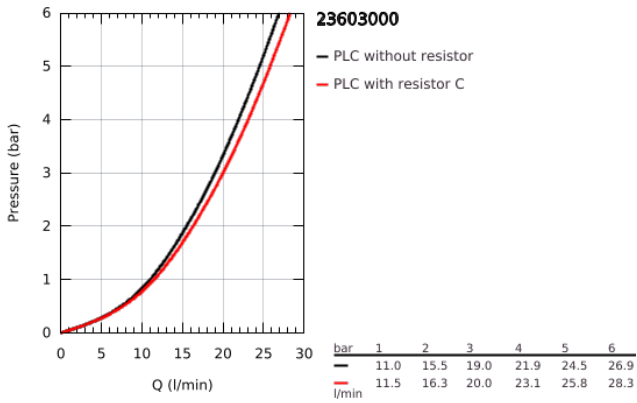

23 603 000 **BAULoop SINGLE-LEVER BATH MIXER 1/2"**

PRODUCT DESCRIPTION

- Colour: chrome
- wall mounted
- GROHE SmoothControl 35 mm ceramic cartridge
- GROHE LongLife finish
- automatic diverter: bath/shower
- mousseur
- S-unions
- metal wall escutcheon

23 603 000 BAULOOP SINGLE-LEVER BATH MIXER 1/2"

SPARE PARTS, May 2015 – now

- 1: Lever (Spare part-nr. 46961000)
 - 2: Cap (Spare part-nr. 46899000)
 - 3: Cartridge (Spare part-nr. 46374000)
 - 4: Diverter knob (Spare part-nr. 64309000)
 - 5: Diverter (Spare part-nr. 65655000)
 - 6: Mousseur (Spare part-nr. 13952000)
 - 7: S-union (Spare part-nr. 12075000)
 - 7.1: Seal (Spare part-nr. 0138600M)
 - 7.2: Escutcheon (Spare part-nr. 0221000M)
 - 8: Screw connection 1/2" (Spare part-nr. 45044000)
 - 9: Extension 3/4", 20 mm (Spare part-nr. 0713000M)*
 - 10: Temperature limiter (Spare part-nr. 46375000)*
 - 11: Socket Spanner (Spare part-nr. 19332000)*
 - 12: Special spanner (Spare part-nr. 19377000)*
- * Optional accessories