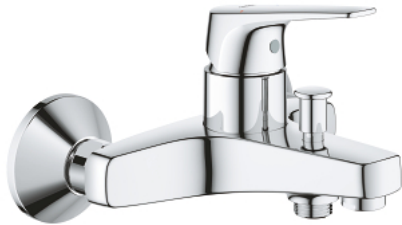

23 601 00F **BAUFLOW SINGLE-LEVER BATH MIXER 1/2"**

**PRODUCT DESCRIPTION**

- Colour: chrome
- wall mounted
- GROHE SmoothControl 35 mm ceramic cartridge
- GROHE LongLife finish
- automatic diverter: bath/shower
- mousseur
- S-unions
- metal wall escutcheon