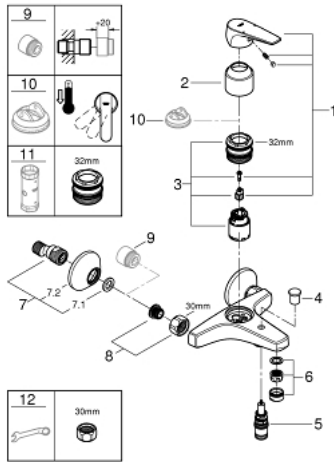

23 601 000 **BAUFLOW SINGLE-LEVER BATH MIXER 1/2"**

PRODUCT DESCRIPTION

- Colour: chrome
- wall mounted
- GROHE SmoothControl 35 mm ceramic cartridge
- GROHE LongLife finish
- automatic diverter: bath/shower
- mousseur
- S-unions

23 601 000 **BAUFLOW SINGLE-LEVER BATH MIXER 1/2"**

SPARE PARTS, May 2015 – now

- 1: Lever (Spare part-nr. 46959000)
 - 2: Cap (Spare part-nr. 46899000)
 - 3: Cartridge (Spare part-nr. 46374000)
 - 4: Diverter knob (Spare part-nr. 65648000)
 - 5: Diverter (Spare part-nr. 65655000)
 - 6: Mousseur (Spare part-nr. 13952000)
 - 7: S-union (Spare part-nr. 12075000)
 - 7.1: Seal (Spare part-nr. 0138600M)
 - 7.2: Escutcheon (Spare part-nr. 0221000M)
 - 8: Screw connection 1/2" (Spare part-nr. 45044000)
 - 9: Extension 3/4", 20 mm (Spare part-nr. 0713000M)*
 - 10: Temperature limiter (Spare part-nr. 46375000)*
 - 11: Socket Spanner (Spare part-nr. 19332000)*
 - 12: Special spanner (Spare part-nr. 19377000)*
- * Optional accessories