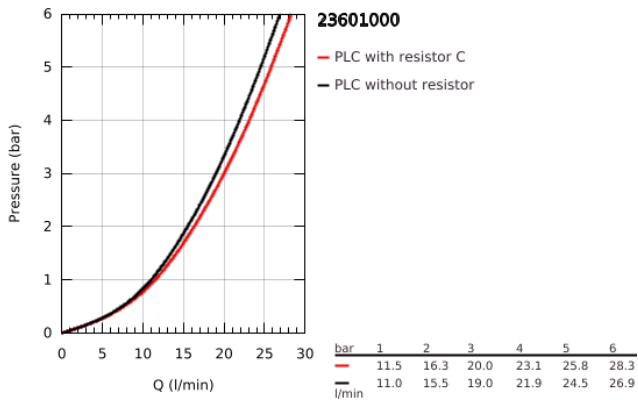

23 601 000 **BAUFLOW SINGLE-LEVER BATH MIXER 1/2"**

PRODUCT DESCRIPTION

- Colour: chrome
- wall mounted
- GROHE SmoothControl 35 mm ceramic cartridge
- GROHE LongLife finish
- automatic diverter: bath/shower
- mousseur
- S-unions

23 601 000 **BAUFLOW SINGLE-LEVER BATH MIXER 1/2"**

SPARE PARTS, May 2015 – now

- 1: Lever (Spare part-nr. 46959000)
 - 2: Cap (Spare part-nr. 46899000)
 - 3: Cartridge (Spare part-nr. 46374000)
 - 4: Diverter knob (Spare part-nr. 65648000)
 - 5: Diverter (Spare part-nr. 65655000)
 - 6: Mousseur (Spare part-nr. 13952000)
 - 7: S-union (Spare part-nr. 12075000)
 - 7.1: Seal (Spare part-nr. 0138600M)
 - 7.2: Escutcheon (Spare part-nr. 0221000M)
 - 8: Screw connection 1/2" (Spare part-nr. 45044000)
 - 9: Extension 3/4", 20 mm (Spare part-nr. 0713000M)*
 - 10: Temperature limiter (Spare part-nr. 46375000)*
 - 11: Socket Spanner (Spare part-nr. 19332000)*
 - 12: Special spanner (Spare part-nr. 19377000)*
- * Optional accessories