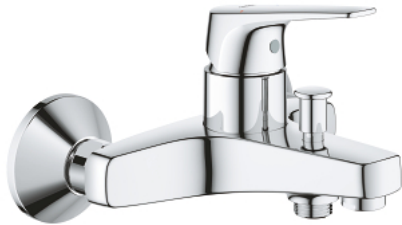

23 601 000 **BAUFLOW SINGLE-LEVER BATH MIXER 1/2"**

PRODUCT DESCRIPTION

- Colour: chrome
- wall mounted
- GROHE SmoothControl 35 mm ceramic cartridge
- GROHE LongLife finish
- automatic diverter: bath/shower
- mousseur
- S-unions

23 601 000 **BAUFLOW SINGLE-LEVER BATH MIXER 1/2"**

SPARE PARTS, May 2015 – now

- 1: Lever (Spare part-nr. 46959000)
 - 2: Cap (Spare part-nr. 46899000)
 - 3: Cartridge (Spare part-nr. 46374000)
 - 4: Diverter knob (Spare part-nr. 65648000)
 - 5: Diverter (Spare part-nr. 65655000)
 - 6: Mousseur (Spare part-nr. 13952000)
 - 7: S-union (Spare part-nr. 12075000)
 - 7.1: Seal (Spare part-nr. 0138600M)
 - 7.2: Escutcheon (Spare part-nr. 0221000M)
 - 8: Screw connection 1/2" (Spare part-nr. 45044000)
 - 9: Extension 3/4", 20 mm (Spare part-nr. 0713000M)*
 - 10: Temperature limiter (Spare part-nr. 46375000)*
 - 11: Socket Spanner (Spare part-nr. 19332000)*
 - 12: Special spanner (Spare part-nr. 19377000)*
- * Optional accessories