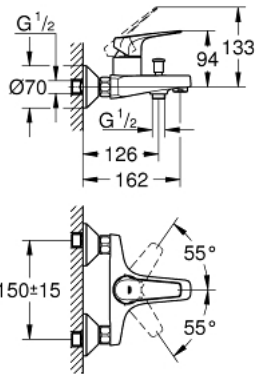

23 601 000 **BAUFLOW SINGLE-LEVER BATH MIXER 1/2"**

PRODUCT DESCRIPTION

- Colour: chrome
- wall mounted
- GROHE SmoothControl 35 mm ceramic cartridge
- GROHE LongLife finish
- automatic diverter: bath/shower
- mousseur
- S-unions

23 601 000 **BAUFLOW SINGLE-LEVER BATH MIXER 1/2"**

SPARE PARTS, May 2015 – now

- 1: Lever (Spare part-nr. 46959000)
 - 2: Cap (Spare part-nr. 46899000)
 - 3: Cartridge (Spare part-nr. 46374000)
 - 4: Diverter knob (Spare part-nr. 65648000)
 - 5: Diverter (Spare part-nr. 65655000)
 - 6: Mousseur (Spare part-nr. 13952000)
 - 7: S-union (Spare part-nr. 12075000)
 - 7.1: Seal (Spare part-nr. 0138600M)
 - 7.2: Escutcheon (Spare part-nr. 0221000M)
 - 8: Screw connection 1/2" (Spare part-nr. 45044000)
 - 9: Extension 3/4", 20 mm (Spare part-nr. 0713000M)*
 - 10: Temperature limiter (Spare part-nr. 46375000)*
 - 11: Socket Spanner (Spare part-nr. 19332000)*
 - 12: Special spanner (Spare part-nr. 19377000)*
- * Optional accessories