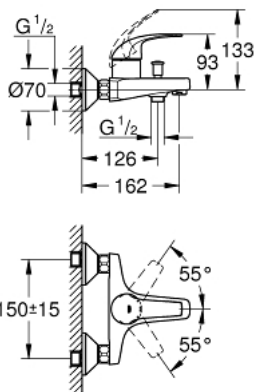

23 599 000 **BAUCURVE SINGLE-LEVER BATH MIXER 1/2"**

PRODUCT DESCRIPTION

- Colour: chrome
- wall mounted
- GROHE SmoothControl 35 mm ceramic cartridge
- GROHE LongLife finish
- automatic diverter: bath/shower
- mousseur
- S-unions

23 599 000 BAUCURVE SINGLE-LEVER BATH MIXER 1/2"

SPARE PARTS, May 2015 – now

- 1: Lever (Spare part-nr. 46960000)
 - 2: Cap (Spare part-nr. 46899000)
 - 3: Cartridge (Spare part-nr. 46374000)
 - 4: Diverter knob (Spare part-nr. 65648000)
 - 5: Diverter (Spare part-nr. 65655000)
 - 6: Mousseur (Spare part-nr. 13952000)
 - 7: S-union (Spare part-nr. 12075000)
 - 7.1: Seal (Spare part-nr. 0138600M)
 - 7.2: Escutcheon (Spare part-nr. 0221000M)
 - 8: Screw connection 1/2" (Spare part-nr. 45044000)
 - 9: Extension 3/4", 20 mm (Spare part-nr. 0713000M)*
 - 10: Temperature limiter (Spare part-nr. 46375000)*
 - 11: Socket Spanner (Spare part-nr. 19332000)*
 - 12: Special spanner (Spare part-nr. 19377000)*
- * Optional accessories