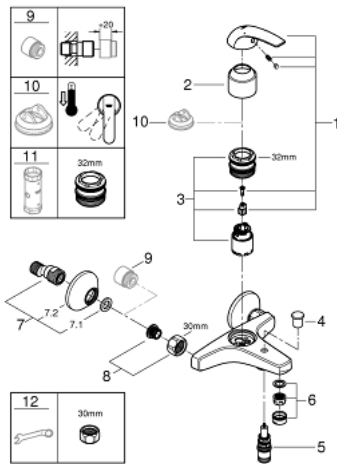

23 599 000 **BAUCURVE SINGLE-LEVER BATH MIXER 1/2"**

PRODUCT DESCRIPTION

- Colour: chrome
- wall mounted
- GROHE SmoothControl 35 mm ceramic cartridge
- GROHE LongLife finish
- automatic diverter: bath/shower
- mousseur
- S-unions

23 599 000 BAUCURVE SINGLE-LEVER BATH MIXER 1/2"

SPARE PARTS, May 2015 – now

- 1: Lever (Spare part-nr. 46960000)
 - 2: Cap (Spare part-nr. 46899000)
 - 3: Cartridge (Spare part-nr. 46374000)
 - 4: Diverter knob (Spare part-nr. 65648000)
 - 5: Diverter (Spare part-nr. 65655000)
 - 6: Mousseur (Spare part-nr. 13952000)
 - 7: S-union (Spare part-nr. 12075000)
 - 7.1: Seal (Spare part-nr. 0138600M)
 - 7.2: Escutcheon (Spare part-nr. 0221000M)
 - 8: Screw connection 1/2" (Spare part-nr. 45044000)
 - 9: Extension 3/4", 20 mm (Spare part-nr. 0713000M)*
 - 10: Temperature limiter (Spare part-nr. 46375000)*
 - 11: Socket Spanner (Spare part-nr. 19332000)*
 - 12: Special spanner (Spare part-nr. 19377000)*
- * Optional accessories