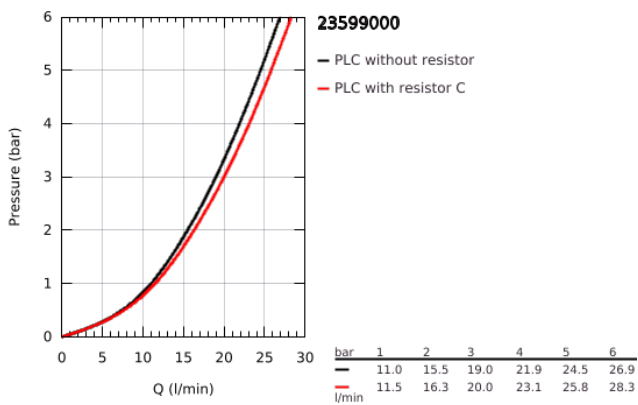

23 599 000 **BAUCURVE SINGLE-LEVER BATH MIXER 1/2"**

PRODUCT DESCRIPTION

- Colour: chrome
- wall mounted
- GROHE SmoothControl 35 mm ceramic cartridge
- GROHE LongLife finish
- automatic diverter: bath/shower
- mousseur
- S-unions

23 599 000 BAUCURVE SINGLE-LEVER BATH MIXER 1/2"

SPARE PARTS, May 2015 – now

- 1: Lever (Spare part-nr. 46960000)
 - 2: Cap (Spare part-nr. 46899000)
 - 3: Cartridge (Spare part-nr. 46374000)
 - 4: Diverter knob (Spare part-nr. 65648000)
 - 5: Diverter (Spare part-nr. 65655000)
 - 6: Mousseur (Spare part-nr. 13952000)
 - 7: S-union (Spare part-nr. 12075000)
 - 7.1: Seal (Spare part-nr. 0138600M)
 - 7.2: Escutcheon (Spare part-nr. 0221000M)
 - 8: Screw connection 1/2" (Spare part-nr. 45044000)
 - 9: Extension 3/4", 20 mm (Spare part-nr. 0713000M)*
 - 10: Temperature limiter (Spare part-nr. 46375000)*
 - 11: Socket Spanner (Spare part-nr. 19332000)*
 - 12: Special spanner (Spare part-nr. 19377000)*
- * Optional accessories