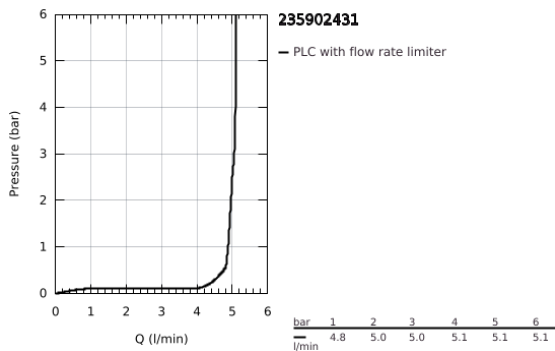

23 590 243 1 **ESSENCE SINGLE-LEVER BASIN MIXER 1/2"**
S-SIZE

PRODUCT DESCRIPTION

- Colour: matte black
- GROHE SilkMove 28 mm ceramic cartridge
- with temperature limiter
- GROHE EcoJoy - less water, perfect flow
- maximum flow rate (at 3 bar): 5.7 l/min
- GROHE AquaGuide adjustable mousseur
- GROHE FastFixation Plus installation system
- smooth body
- flexible connection hoses

23 590 243 1 **ESSENCE SINGLE-LEVER BASIN MIXER 1/2"**
S-SIZE

SPARE PARTS, May 2024 – now

- 1: Lever (Spare part-nr. 469172430)
 - 2: Fitting ring (Spare part-nr. 46715000)
 - 3: Cartridge (Spare part-nr. 46580000)
 - 4: Mousseur (Spare part-nr. 48270000)
 - 5: Escutcheon (Spare part-nr. 486032430)
 - 6: Shank mounting kit (Spare part-nr. 46645000)
 - 7: Mounting wrench (Spare part-nr. 19017000)*
 - 8: Waste set with push-open plug (Spare part-nr. 658072430)*
- * Optional accessories