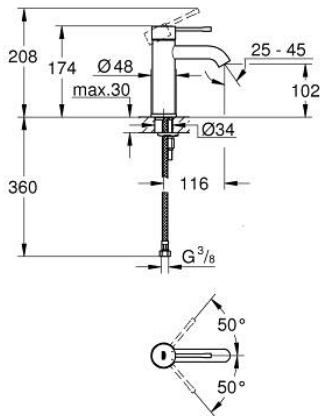

23 590 243 1 **ESSENCE SINGLE-LEVER BASIN MIXER 1/2"**
S-SIZE

PRODUCT DESCRIPTION

- Colour: matte black
- GROHE SilkMove 28 mm ceramic cartridge
- with temperature limiter
- GROHE EcoJoy - less water, perfect flow
- maximum flow rate (at 3 bar): 5.7 l/min
- GROHE AquaGuide adjustable mousseur
- GROHE FastFixation Plus installation system
- smooth body
- flexible connection hoses

23 590 243 1 **ESSENCE SINGLE-LEVER BASIN MIXER 1/2"**
S-SIZE

SPARE PARTS, May 2024 – now

- 1: Lever (Spare part-nr. 469172430)
 - 2: Fitting ring (Spare part-nr. 46715000)
 - 3: Cartridge (Spare part-nr. 46580000)
 - 4: Mousseur (Spare part-nr. 48270000)
 - 5: Escutcheon (Spare part-nr. 486032430)
 - 6: Shank mounting kit (Spare part-nr. 46645000)
 - 7: Mounting wrench (Spare part-nr. 19017000)*
 - 8: Waste set with push-open plug (Spare part-nr. 658072430)*
- * Optional accessories