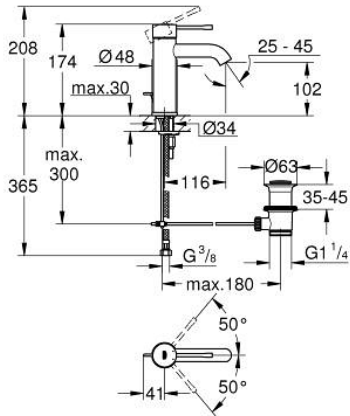

23 589 243 1 **ESSENCE SINGLE-LEVER BASIN MIXER 1/2"**
S-SIZE

PRODUCT DESCRIPTION

- Colour: matte black
- GROHE SilkMove 28 mm ceramic cartridge
- with temperature limiter
- GROHE LongLife finish
- GROHE EcoJoy mousseur 5.7 l/min
- GROHE AquaGuide adjustable mousseur
- GROHE FastFixation Plus installation system
- pop-up waste set 1 1/4"
- flexible connection hoses

23 589 243 1 **ESSENCE SINGLE-LEVER BASIN MIXER 1/2"**
S-SIZE

SPARE PARTS, May 2024 – now

- 1: Lever (Spare part-nr. 469172430)
- 2: Fitting ring (Spare part-nr. 46715000)
- 3: Cartridge (Spare part-nr. 46580000)
- 4: lift rod (Spare part-nr. 46739KU0)
- 5: Mousseur (Spare part-nr. 48480000)
- 6: Escutcheon (Spare part-nr. 486032430)
- 7: Shank mounting kit (Spare part-nr. 46645000)
- 8: Waste set 1 1/4" (Spare part-nr. 289102430)
- 8.1: Plug (Spare part-nr. 071822430)
- 8.2: Eccentric rod (Spare part-nr. 07052000)
- 9: Mounting wrench (Spare part-nr. 19017000)*
- 10: Eccentric rod (Spare part-nr. 07341000)*