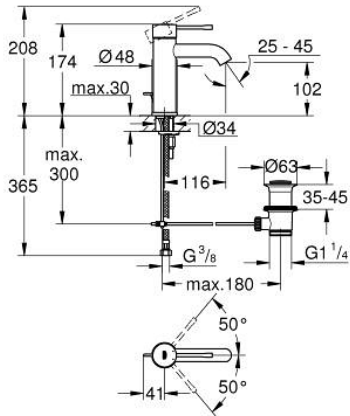

23 589 243 1 **ESSENCE SINGLE-LEVER BASIN MIXER 1/2"**  
**S-SIZE**

**PRODUCT DESCRIPTION**

- Colour: matte black
- GROHE SilkMove 28 mm ceramic cartridge
- with temperature limiter
- GROHE LongLife finish
- GROHE EcoJoy - less water, perfect flow
- maximum flow rate (at 3 bar): 5.7 l/min
- GROHE AquaGuide adjustable mousseur
- GROHE FastFixation Plus installation system
- pop-up waste set 1 1/4"
- flexible connection hoses

23 589 243 1 **ESSENCE SINGLE-LEVER BASIN MIXER 1/2"**  
**S-SIZE**

**SPARE PARTS**, May 2024 – now

- 1: Lever (Spare part-nr. 469172430)
- 2: Fitting ring (Spare part-nr. 46715000)
- 3: Cartridge (Spare part-nr. 46580000)
- 4: lift rod (Spare part-nr. 46739KU0)
- 5: Mousseur (Spare part-nr. 48480000)
- 6: Escutcheon (Spare part-nr. 486032430)
- 7: Shank mounting kit (Spare part-nr. 46645000)
- 8: Waste set 1 1/4" (Spare part-nr. 289102430)
- 8.1: Plug (Spare part-nr. 071822430)
- 8.2: Eccentric rod (Spare part-nr. 07052000)
- 9: Mounting wrench (Spare part-nr. 19017000)\*
- 10: Eccentric rod (Spare part-nr. 07341000)\*