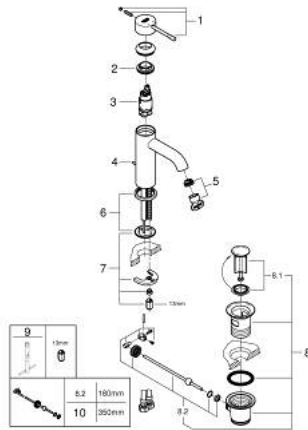

23 589 243 1 **ESSENCE SINGLE-LEVER BASIN MIXER 1/2"**
S-SIZE

PRODUCT DESCRIPTION

- Colour: matte black
- GROHE SilkMove 28 mm ceramic cartridge
- with temperature limiter
- GROHE LongLife finish
- GROHE EcoJoy mousseur 5.7 l/min
- GROHE AquaGuide adjustable mousseur
- GROHE FastFixation Plus installation system
- pop-up waste set 1 1/4"
- flexible connection hoses

23 589 243 1 **ESSENCE SINGLE-LEVER BASIN MIXER 1/2"**
S-SIZE

SPARE PARTS, May 2024 – now

- 1: Lever (Spare part-nr. 469172430)
- 2: Fitting ring (Spare part-nr. 46715000)
- 3: Cartridge (Spare part-nr. 46580000)
- 4: lift rod (Spare part-nr. 46739KU0)
- 5: Mousseur (Spare part-nr. 48480000)
- 6: Escutcheon (Spare part-nr. 486032430)
- 7: Shank mounting kit (Spare part-nr. 46645000)
- 8: Waste set 1 1/4" (Spare part-nr. 289102430)
- 8.1: Plug (Spare part-nr. 071822430)
- 8.2: Eccentric rod (Spare part-nr. 07052000)
- 9: Mounting wrench (Spare part-nr. 19017000)*
- 10: Eccentric rod (Spare part-nr. 07341000)*