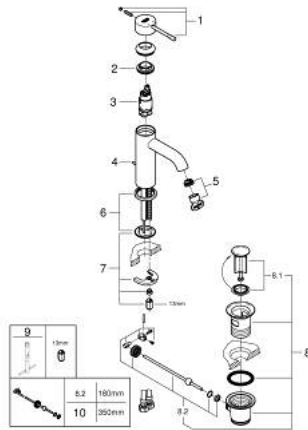

23 589 243 1 **ESSENCE SINGLE-LEVER BASIN MIXER 1/2"**  
**S-SIZE**

**PRODUCT DESCRIPTION**

- Colour: matte black
- GROHE SilkMove 28 mm ceramic cartridge
- with temperature limiter
- GROHE LongLife finish
- GROHE EcoJoy - less water, perfect flow
- maximum flow rate (at 3 bar): 5.7 l/min
- GROHE AquaGuide adjustable mousseur
- GROHE FastFixation Plus installation system
- pop-up waste set 1 1/4"
- flexible connection hoses

23 589 243 1 **ESSENCE SINGLE-LEVER BASIN MIXER 1/2"**  
**S-SIZE**

**SPARE PARTS**, May 2024 – now

- 1: Lever (Spare part-nr. 469172430)
- 2: Fitting ring (Spare part-nr. 46715000)
- 3: Cartridge (Spare part-nr. 46580000)
- 4: lift rod (Spare part-nr. 46739KU0)
- 5: Mousseur (Spare part-nr. 48480000)
- 6: Escutcheon (Spare part-nr. 486032430)
- 7: Shank mounting kit (Spare part-nr. 46645000)
- 8: Waste set 1 1/4" (Spare part-nr. 289102430)
- 8.1: Plug (Spare part-nr. 071822430)
- 8.2: Eccentric rod (Spare part-nr. 07052000)
- 9: Mounting wrench (Spare part-nr. 19017000)\*
- 10: Eccentric rod (Spare part-nr. 07341000)\*