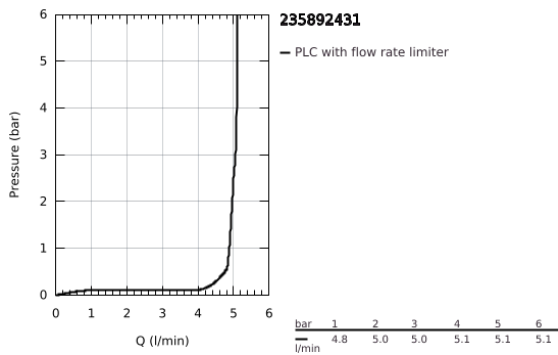

23 589 243 1 **ESSENCE SINGLE-LEVER BASIN MIXER 1/2"**
S-SIZE

PRODUCT DESCRIPTION

- Colour: matte black
- GROHE SilkMove 28 mm ceramic cartridge
- with temperature limiter
- GROHE LongLife finish
- GROHE EcoJoy mousseur 5.7 l/min
- GROHE AquaGuide adjustable mousseur
- GROHE FastFixation Plus installation system
- pop-up waste set 1 1/4"
- flexible connection hoses

23 589 243 1 **ESSENCE SINGLE-LEVER BASIN MIXER 1/2"**
S-SIZE

SPARE PARTS, May 2024 – now

- 1: Lever (Spare part-nr. 469172430)
- 2: Fitting ring (Spare part-nr. 46715000)
- 3: Cartridge (Spare part-nr. 46580000)
- 4: lift rod (Spare part-nr. 46739KU0)
- 5: Mousseur (Spare part-nr. 48480000)
- 6: Escutcheon (Spare part-nr. 486032430)
- 7: Shank mounting kit (Spare part-nr. 46645000)
- 8: Waste set 1 1/4" (Spare part-nr. 289102430)
- 8.1: Plug (Spare part-nr. 071822430)
- 8.2: Eccentric rod (Spare part-nr. 07052000)
- 9: Mounting wrench (Spare part-nr. 19017000)*
- 10: Eccentric rod (Spare part-nr. 07341000)*