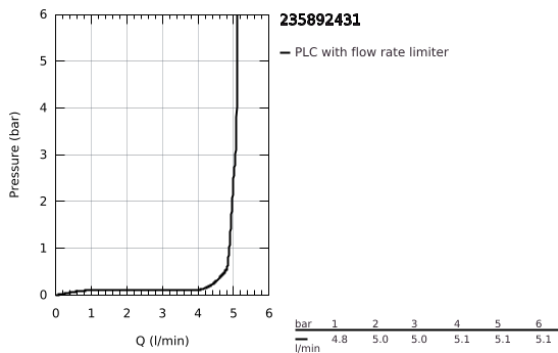

23 589 243 1 **ESSENCE SINGLE-LEVER BASIN MIXER 1/2"**  
**S-SIZE**

**PRODUCT DESCRIPTION**

- Colour: matte black
- GROHE SilkMove 28 mm ceramic cartridge
- with temperature limiter
- GROHE LongLife finish
- GROHE EcoJoy - less water, perfect flow
- maximum flow rate (at 3 bar): 5.7 l/min
- GROHE AquaGuide adjustable mousseur
- GROHE FastFixation Plus installation system
- pop-up waste set 1 1/4"
- flexible connection hoses

23 589 243 1 **ESSENCE SINGLE-LEVER BASIN MIXER 1/2"**  
**S-SIZE**

**SPARE PARTS**, May 2024 – now

- 1: Lever (Spare part-nr. 469172430)
- 2: Fitting ring (Spare part-nr. 46715000)
- 3: Cartridge (Spare part-nr. 46580000)
- 4: lift rod (Spare part-nr. 46739KU0)
- 5: Mousseur (Spare part-nr. 48480000)
- 6: Escutcheon (Spare part-nr. 486032430)
- 7: Shank mounting kit (Spare part-nr. 46645000)
- 8: Waste set 1 1/4" (Spare part-nr. 289102430)
- 8.1: Plug (Spare part-nr. 071822430)
- 8.2: Eccentric rod (Spare part-nr. 07052000)
- 9: Mounting wrench (Spare part-nr. 19017000)\*
- 10: Eccentric rod (Spare part-nr. 07341000)\*