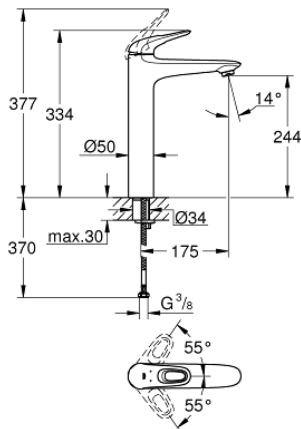

## 23 570 LS3 EUROSTYLE SINGLE-LEVER BASIN MIXER 1/2" XL-SIZE

### PRODUCT DESCRIPTION

- Colour: moon white/chrome
- loop metal lever
- for free-standing basins
- GROHE SilkMove 35 mm ceramic cartridge
- with temperature limiter
- GROHE LongLife finish
- GROHE EcoJoy - less water, perfect flow
- maximum flow rate (at 3 bar): 5 l/min
- GROHE FastFixation installation system
- smooth body
- flexible connection hoses

### SPARE PARTS, January 2015 – now

- 1: Lever (Spare part-nr. 46938LS0)
  - 2: Cap (Spare part-nr. 46492000)
  - 3: Screw coupling (Spare part-nr. 46460000)
  - 4: Cartridge (Spare part-nr. 46374000)
  - 5: Flow straightener (Spare part-nr. 46837000)
  - 6: Shank mounting kit (Spare part-nr. 46671000)
  - 7: Socket Spanner (Spare part-nr. 19332000)\*
  - 8: Mounting wrench (Spare part-nr. 19017000)\*
- \* Optional accessories