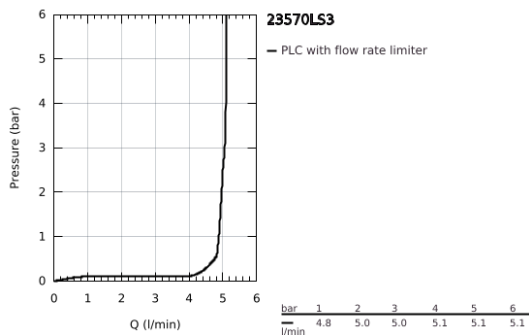

## 23 570 LS3 EUROSTYLE SINGLE-LEVER BASIN MIXER 1/2" XL-SIZE

### PRODUCT DESCRIPTION

- Colour: moon white/chrome
- loop metal lever
- for free-standing basins
- GROHE SilkMove 35 mm ceramic cartridge
- with temperature limiter
- GROHE LongLife finish
- GROHE EcoJoy - less water, perfect flow
- maximum flow rate (at 3 bar): 5 l/min
- GROHE FastFixation installation system
- smooth body
- flexible connection hoses