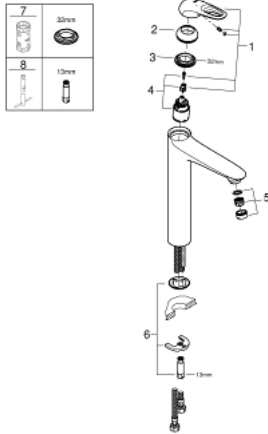

## 23 570 LS3 EUROSTYLE SINGLE-LEVER BASIN MIXER 1/2" XL-SIZE

### PRODUCT DESCRIPTION

- Colour: moon white/chrome
- loop metal lever
- for free-standing basins
- GROHE SilkMove 35 mm ceramic cartridge
- with temperature limiter
- GROHE LongLife finish
- GROHE EcoJoy - less water, perfect flow
- maximum flow rate (at 3 bar): 5 l/min
- GROHE FastFixation installation system
- smooth body
- flexible connection hoses

### SPARE PARTS, January 2015 – now

- 1: Lever (Spare part-nr. 46938LS0)
  - 2: Cap (Spare part-nr. 46492000)
  - 3: Screw coupling (Spare part-nr. 46460000)
  - 4: Cartridge (Spare part-nr. 46374000)
  - 5: Flow straightener (Spare part-nr. 46837000)
  - 6: Shank mounting kit (Spare part-nr. 46671000)
  - 7: Socket Spanner (Spare part-nr. 19332000)\*
  - 8: Mounting wrench (Spare part-nr. 19017000)\*
- \* Optional accessories