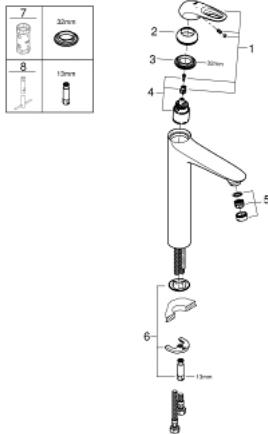

23 570 003 **EUROSTYLE SINGLE-LEVER BASIN MIXER 1/2"**
XL-SIZE

PRODUCT DESCRIPTION

- Colour: chrome
- loop metal lever
- for free-standing basins
- GROHE SilkMove 35 mm ceramic cartridge
- with temperature limiter
- GROHE LongLife finish
- AquaCalibrator
- maximum flow rate (at 3 bar): 5 l/min
- FastFixation rapid installation system
- smooth body
- flexible connection hoses

23 570 003 **EUROSTYLE SINGLE-LEVER BASIN MIXER 1/2"**
XL-SIZE

SPARE PARTS, January 2015 – now

- 1: Lever (Spare part-nr. 46938000)
 - 2: Cap (Spare part-nr. 46492000)
 - 3: Screw coupling (Spare part-nr. 46460000)
 - 4: Cartridge (Spare part-nr. 46374000)
 - 5: Flow straightener (Spare part-nr. 46837000)
 - 6: Shank mounting kit (Spare part-nr. 46671000)
 - 7: Socket Spanner (Spare part-nr. 19332000)*
 - 8: Mounting wrench (Spare part-nr. 19017000)*
- * Optional accessories