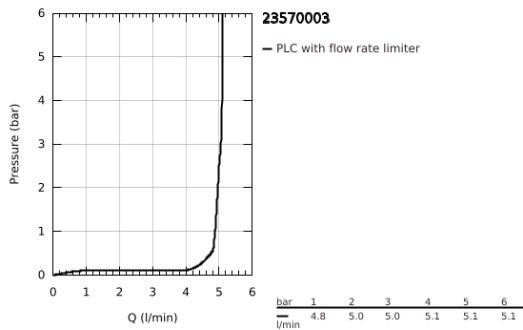

23 570 003 **EUROSTYLE SINGLE-LEVER BASIN MIXER 1/2"**
XL-SIZE

PRODUCT DESCRIPTION

- Colour: chrome
- loop metal lever
- for free-standing basins
- GROHE SilkMove 35 mm ceramic cartridge
- with temperature limiter
- GROHE LongLife finish
- GROHE EcoJoy - less water, perfect flow
- maximum flow rate (at 3 bar): 5 l/min
- GROHE FastFixation installation system
- smooth body
- flexible connection hoses

23 570 003 **EUROSTYLE SINGLE-LEVER BASIN MIXER 1/2"**
XL-SIZE

SPARE PARTS, January 2015 – now

- 1: Lever (Spare part-nr. 46938000)
 - 2: Cap (Spare part-nr. 46492000)
 - 3: Screw coupling (Spare part-nr. 46460000)
 - 4: Cartridge (Spare part-nr. 46374000)
 - 5: Flow straightener (Spare part-nr. 46837000)
 - 6: Shank mounting kit (Spare part-nr. 46671000)
 - 7: Socket Spanner (Spare part-nr. 19332000)*
 - 8: Mounting wrench (Spare part-nr. 19017000)*
- * Optional accessories