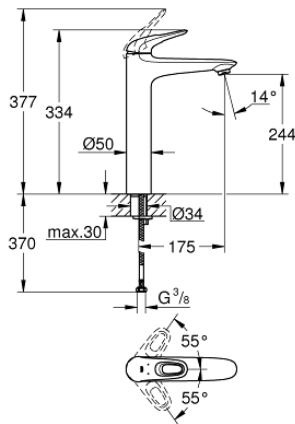

23 570 003 **EUROSTYLE SINGLE-LEVER BASIN MIXER 1/2"**
XL-SIZE

PRODUCT DESCRIPTION

- Colour: chrome
- loop metal lever
- for free-standing basins
- GROHE SilkMove 35 mm ceramic cartridge
- with temperature limiter
- GROHE LongLife finish
- GROHE EcoJoy - less water, perfect flow
- maximum flow rate (at 3 bar): 5 l/min
- GROHE FastFixation installation system
- smooth body
- flexible connection hoses

23 570 003 **EUROSTYLE SINGLE-LEVER BASIN MIXER 1/2"**
XL-SIZE

SPARE PARTS, January 2015 – now

- 1: Lever (Spare part-nr. 46938000)
 - 2: Cap (Spare part-nr. 46492000)
 - 3: Screw coupling (Spare part-nr. 46460000)
 - 4: Cartridge (Spare part-nr. 46374000)
 - 5: Flow straightener (Spare part-nr. 46837000)
 - 6: Shank mounting kit (Spare part-nr. 46671000)
 - 7: Socket Spanner (Spare part-nr. 19332000)*
 - 8: Mounting wrench (Spare part-nr. 19017000)*
- * Optional accessories