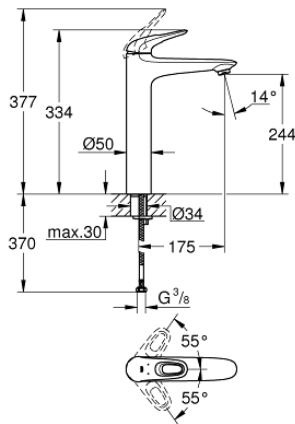

23 570 003 **EUROSTYLE SINGLE-LEVER BASIN MIXER 1/2"**
XL-SIZE

PRODUCT DESCRIPTION

- Colour: chrome
- loop metal lever
- for free-standing basins
- GROHE SilkMove 35 mm ceramic cartridge
- with temperature limiter
- GROHE LongLife finish
- AquaCalibrator
- maximum flow rate (at 3 bar): 5 l/min
- FastFixation rapid installation system
- smooth body
- flexible connection hoses

23 570 003 **EUROSTYLE SINGLE-LEVER BASIN MIXER 1/2"**
XL-SIZE

SPARE PARTS, January 2015 – now

- 1: Lever (Spare part-nr. 46938000)
 - 2: Cap (Spare part-nr. 46492000)
 - 3: Screw coupling (Spare part-nr. 46460000)
 - 4: Cartridge (Spare part-nr. 46374000)
 - 5: Flow straightener (Spare part-nr. 46837000)
 - 6: Shank mounting kit (Spare part-nr. 46671000)
 - 7: Socket Spanner (Spare part-nr. 19332000)*
 - 8: Mounting wrench (Spare part-nr. 19017000)*
- * Optional accessories