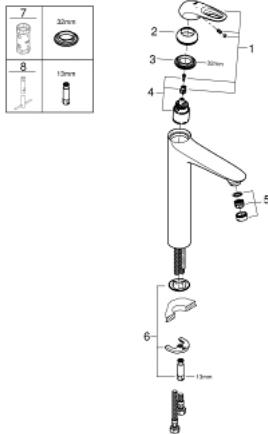

23 570 003 **EUROSTYLE SINGLE-LEVER BASIN MIXER 1/2"**
XL-SIZE

PRODUCT DESCRIPTION

- Colour: chrome
- loop metal lever
- for free-standing basins
- GROHE SilkMove 35 mm ceramic cartridge
- with temperature limiter
- GROHE LongLife finish
- GROHE EcoJoy - less water, perfect flow
- maximum flow rate (at 3 bar): 5 l/min
- GROHE FastFixation installation system
- smooth body
- flexible connection hoses

23 570 003 **EUROSTYLE SINGLE-LEVER BASIN MIXER 1/2"**
XL-SIZE

SPARE PARTS, January 2015 – now

- 1: Lever (Spare part-nr. 46938000)
 - 2: Cap (Spare part-nr. 46492000)
 - 3: Screw coupling (Spare part-nr. 46460000)
 - 4: Cartridge (Spare part-nr. 46374000)
 - 5: Flow straightener (Spare part-nr. 46837000)
 - 6: Shank mounting kit (Spare part-nr. 46671000)
 - 7: Socket Spanner (Spare part-nr. 19332000)*
 - 8: Mounting wrench (Spare part-nr. 19017000)*
- * Optional accessories