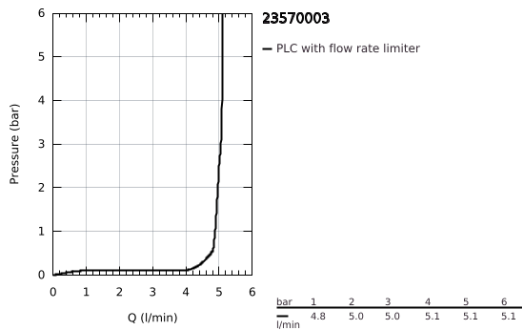

23 570 003 **EUROSTYLE SINGLE-LEVER BASIN MIXER 1/2"**
XL-SIZE

PRODUCT DESCRIPTION

- Colour: chrome
- loop metal lever
- for free-standing basins
- GROHE SilkMove 35 mm ceramic cartridge
- with temperature limiter
- GROHE LongLife finish
- AquaCalibrator
- maximum flow rate (at 3 bar): 5 l/min
- FastFixation rapid installation system
- smooth body
- flexible connection hoses

23 570 003 **EUROSTYLE SINGLE-LEVER BASIN MIXER 1/2"**
XL-SIZE

SPARE PARTS, January 2015 – now

- 1: Lever (Spare part-nr. 46938000)
 - 2: Cap (Spare part-nr. 46492000)
 - 3: Screw coupling (Spare part-nr. 46460000)
 - 4: Cartridge (Spare part-nr. 46374000)
 - 5: Flow straightener (Spare part-nr. 46837000)
 - 6: Shank mounting kit (Spare part-nr. 46671000)
 - 7: Socket Spanner (Spare part-nr. 19332000)*
 - 8: Mounting wrench (Spare part-nr. 19017000)*
- * Optional accessories