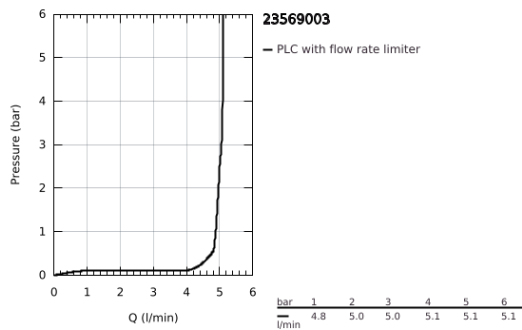

23 569 003 **EUROSTYLE SINGLE-LEVER BASIN MIXER 1/2"**
L-SIZE

PRODUCT DESCRIPTION

- Colour: chrome
- loop metal lever
- GROHE SilkMove 28 mm ceramic cartridge
- with temperature limiter
- GROHE LongLife finish
- GROHE EcoJoy - less water, perfect flow
- maximum flow rate (at 3 bar): 5 l/min
- GROHE FastFixation installation system
- swivel cast spout
- swivel area 360°
- pop-up waste set 1 1/4"
- flexible connection hoses

23 569 003 **EUROSTYLE SINGLE-LEVER BASIN MIXER 1/2"**
L-SIZE

SPARE PARTS, June 2019 – now

- 1: Lever (Spare part-nr. 46942000)
 - 2: Fitting ring (Spare part-nr. 46715000)
 - 3: Cartridge (Spare part-nr. 46580000)
 - 4: Mousseur (Spare part-nr. 48159000)
 - 5: Pop-up rod (Spare part-nr. 46739000)
 - 6: Shank mounting kit (Spare part-nr. 46671000)
 - 7: Waste set 1 1/4" (Spare part-nr. 28910000)
 - 7.1: Plug (Spare part-nr. 07182000)
 - 7.2: Eccentric rod (Spare part-nr. 07052000)
 - 8: Eccentric rod (Spare part-nr. 07341000)*
 - 9: Mounting wrench (Spare part-nr. 19017000)*
- * Optional accessories