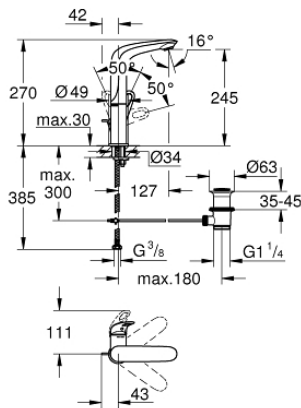

23 569 003 **EUROSTYLE SINGLE-LEVER BASIN MIXER 1/2"**
L-SIZE

PRODUCT DESCRIPTION

- Colour: chrome
- loop metal lever
- GROHE SilkMove 28 mm ceramic cartridge
- with temperature limiter
- GROHE LongLife finish
- GROHE EcoJoy - less water, perfect flow
- maximum flow rate (at 3 bar): 5 l/min
- GROHE FastFixation installation system
- swivel cast spout
- swivel area 360°
- pop-up waste set 1 1/4"
- flexible connection hoses

23 569 003 **EUROSTYLE SINGLE-LEVER BASIN MIXER 1/2"**
L-SIZE

SPARE PARTS, June 2019 – now

- 1: Lever (Spare part-nr. 46942000)
 - 2: Fitting ring (Spare part-nr. 46715000)
 - 3: Cartridge (Spare part-nr. 46580000)
 - 4: Mousseur (Spare part-nr. 48159000)
 - 5: Pop-up rod (Spare part-nr. 46739000)
 - 6: Shank mounting kit (Spare part-nr. 46671000)
 - 7: Waste set 1 1/4" (Spare part-nr. 28910000)
 - 7.1: Plug (Spare part-nr. 07182000)
 - 7.2: Eccentric rod (Spare part-nr. 07052000)
 - 8: Eccentric rod (Spare part-nr. 07341000)*
 - 9: Mounting wrench (Spare part-nr. 19017000)*
- * Optional accessories