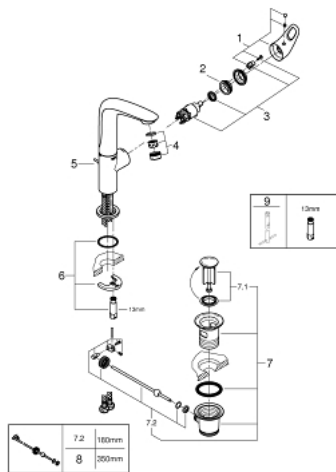

23 569 003 **EUROSTYLE SINGLE-LEVER BASIN MIXER 1/2"**
L-SIZE

PRODUCT DESCRIPTION

- Colour: chrome
- loop metal lever
- GROHE SilkMove 28 mm ceramic cartridge
- with temperature limiter
- GROHE LongLife finish
- GROHE EcoJoy - less water, perfect flow
- maximum flow rate (at 3 bar): 5 l/min
- GROHE FastFixation installation system
- swivel cast spout
- swivel area 360°
- pop-up waste set 1 1/4"
- flexible connection hoses

23 569 003 **EUROSTYLE SINGLE-LEVER BASIN MIXER 1/2"**
L-SIZE

SPARE PARTS, June 2019 – now

- 1: Lever (Spare part-nr. 46942000)
 - 2: Fitting ring (Spare part-nr. 46715000)
 - 3: Cartridge (Spare part-nr. 46580000)
 - 4: Mousseur (Spare part-nr. 48159000)
 - 5: Pop-up rod (Spare part-nr. 46739000)
 - 6: Shank mounting kit (Spare part-nr. 46671000)
 - 7: Waste set 1 1/4" (Spare part-nr. 28910000)
 - 7.1: Plug (Spare part-nr. 07182000)
 - 7.2: Eccentric rod (Spare part-nr. 07052000)
 - 8: Eccentric rod (Spare part-nr. 07341000)*
 - 9: Mounting wrench (Spare part-nr. 19017000)*
- * Optional accessories