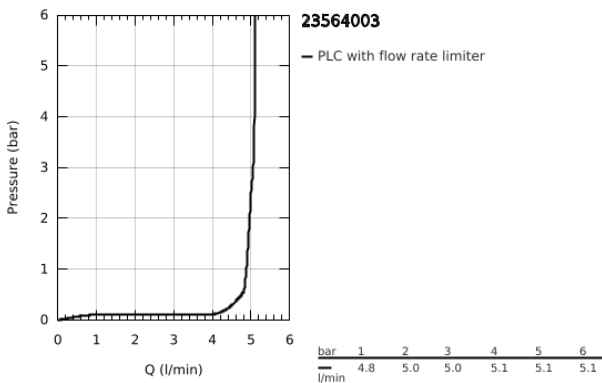

23 564 003 **EUROSTYLE SINGLE-LEVER BASIN MIXER 1/2"**
S-SIZE

PRODUCT DESCRIPTION

- Colour: chrome
- loop metal lever
- GROHE SilkMove 35 mm ceramic cartridge
- adjustable flow rate limiter
- with temperature limiter
- GROHE LongLife finish
- GROHE EcoJoy - less water, perfect flow
- maximum flow rate (at 3 bar): 5 l/min
- Protected Water Ways no contact of water with lead or nickel inside the tap
- GROHE FastFixation installation system
- pop-up waste set 1 1/4"
- flexible connection hoses

23 564 003 **EUROSTYLE SINGLE-LEVER BASIN MIXER 1/2"**
S-SIZE

SPARE PARTS, January 2015 – now

- 1: Lever (Spare part-nr. 46938000)
 - 2: Cap (Spare part-nr. 46492000)
 - 3: Screw ring (Spare part-nr. 46815000)
 - 4: Cartridge (Spare part-nr. 46374000)
 - 5: Mousseur (Spare part-nr. 48159000)
 - 6: Pop-up rod (Spare part-nr. 46739000)
 - 7: Shank mounting kit (Spare part-nr. 46671000)
 - 8: Waste set 1 1/4" (Spare part-nr. 28910000)
 - 8.1: Plug (Spare part-nr. 07182000)
 - 8.2: Eccentric rod (Spare part-nr. 07052000)
 - 9: Eccentric rod (Spare part-nr. 07341000)*
 - 10: Socket Spanner (Spare part-nr. 19332000)*
 - 11: Mounting wrench (Spare part-nr. 19017000)*
- * Optional accessories