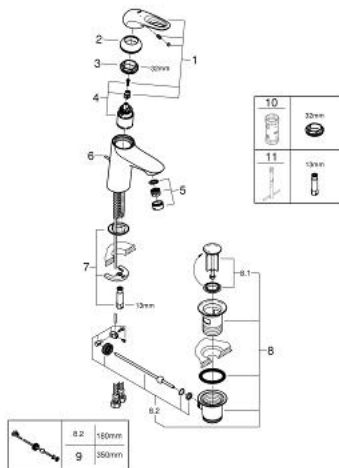

23 564 003 **EUROSTYLE SINGLE-LEVER BASIN MIXER 1/2"**
S-SIZE

PRODUCT DESCRIPTION

- Colour: chrome
- loop metal lever
- GROHE SilkMove 35 mm ceramic cartridge
- adjustable flow rate limiter
- with temperature limiter
- GROHE LongLife finish
- GROHE EcoJoy - less water, perfect flow
- maximum flow rate (at 3 bar): 5 l/min
- Protected Water Ways no contact of water with lead or nickel inside the tap
- GROHE FastFixation installation system
- pop-up waste set 1 1/4"
- flexible connection hoses

23 564 003 **EUROSTYLE SINGLE-LEVER BASIN MIXER 1/2"**
S-SIZE

SPARE PARTS, January 2015 – now

- 1: Lever (Spare part-nr. 46938000)
 - 2: Cap (Spare part-nr. 46492000)
 - 3: Screw ring (Spare part-nr. 46815000)
 - 4: Cartridge (Spare part-nr. 46374000)
 - 5: Mousseur (Spare part-nr. 48159000)
 - 6: Pop-up rod (Spare part-nr. 46739000)
 - 7: Shank mounting kit (Spare part-nr. 46671000)
 - 8: Waste set 1 1/4" (Spare part-nr. 28910000)
 - 8.1: Plug (Spare part-nr. 07182000)
 - 8.2: Eccentric rod (Spare part-nr. 07052000)
 - 9: Eccentric rod (Spare part-nr. 07341000)*
 - 10: Socket Spanner (Spare part-nr. 19332000)*
 - 11: Mounting wrench (Spare part-nr. 19017000)*
- * Optional accessories