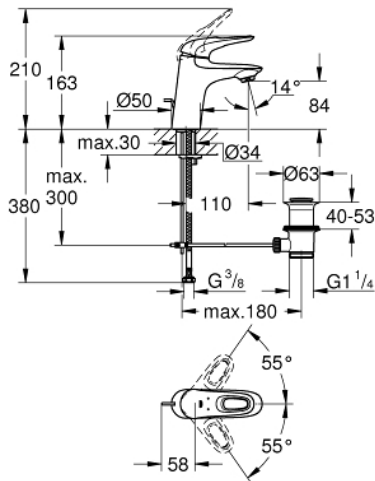

23 564 003 **EUROSTYLE SINGLE-LEVER BASIN MIXER 1/2"**
S-SIZE

PRODUCT DESCRIPTION

- Colour: chrome
- loop metal lever
- GROHE SilkMove 35 mm ceramic cartridge
- adjustable flow rate limiter
- with temperature limiter
- GROHE LongLife finish
- GROHE EcoJoy - less water, perfect flow
- maximum flow rate (at 3 bar): 5 l/min
- Protected Water Ways no contact of water with lead or nickel inside the tap
- GROHE FastFixation installation system
- pop-up waste set 1 1/4"
- flexible connection hoses

23 564 003 **EUROSTYLE SINGLE-LEVER BASIN MIXER 1/2"**
S-SIZE

SPARE PARTS, January 2015 – now

- 1: Lever (Spare part-nr. 46938000)
 - 2: Cap (Spare part-nr. 46492000)
 - 3: Screw ring (Spare part-nr. 46815000)
 - 4: Cartridge (Spare part-nr. 46374000)
 - 5: Mousseur (Spare part-nr. 48159000)
 - 6: Pop-up rod (Spare part-nr. 46739000)
 - 7: Shank mounting kit (Spare part-nr. 46671000)
 - 8: Waste set 1 1/4" (Spare part-nr. 28910000)
 - 8.1: Plug (Spare part-nr. 07182000)
 - 8.2: Eccentric rod (Spare part-nr. 07052000)
 - 9: Eccentric rod (Spare part-nr. 07341000)*
 - 10: Socket Spanner (Spare part-nr. 19332000)*
 - 11: Mounting wrench (Spare part-nr. 19017000)*
- * Optional accessories