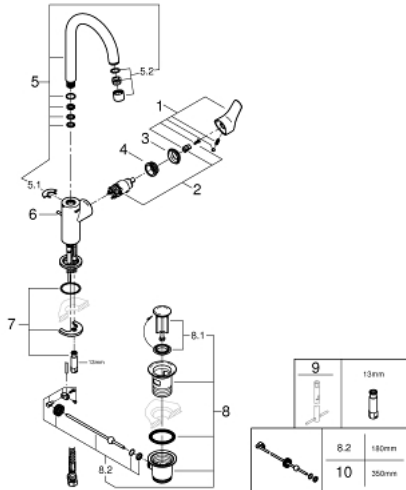

23 537 003 **EUROSMART SINGLE-LEVER BASIN MIXER 1/2"**  
**L-SIZE**

**PRODUCT DESCRIPTION**

- Colour: chrome
- GROHE SilkMove 28 mm ceramic cartridge
- with temperature limiter
- GROHE LongLife finish
- GROHE EcoJoy - less water, perfect flow
- maximum flow rate (at 3 bar): 5 l/min
- GROHE FastFixation installation system
- swivel tubular spout
- pop-up waste set 1 1/4"
- flexible connection hoses

23 537 003 **EUROSMART SINGLE-LEVER BASIN MIXER 1/2"**  
**L-SIZE**

**SPARE PARTS**, July 2019 – now

- 1: Lever (Spare part-nr. 48531000)
  - 2: Cartridge (Spare part-nr. 46580000)
  - 3: Cap (Spare part-nr. 46581000)
  - 4: Fitting ring (Spare part-nr. 46715000)
  - 5: Outlet (Spare part-nr. 13427000)
  - 5.1: Safety ring (Spare part-nr. 4825700M)
  - 5.2: Mousseur (Spare part-nr. 13935000)
  - 6: Lift rod (Spare part-nr. 65936PD0)
  - 7: Shank mounting kit (Spare part-nr. 46671000)
  - 8: Waste set 1 1/4" (Spare part-nr. 28910000)
  - 8.1: Plug (Spare part-nr. 07182000)
  - 8.2: Eccentric rod (Spare part-nr. 07052000)
  - 9: Mounting wrench (Spare part-nr. 19017000)\*
  - 10: Eccentric rod (Spare part-nr. 07341000)\*
- \* Optional accessories