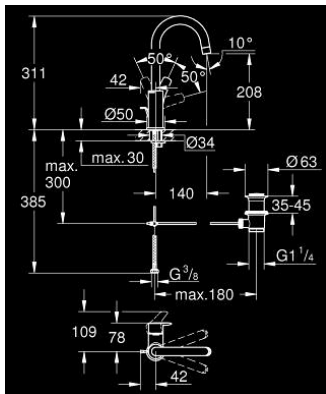

23 537 003 **EUROSMART SINGLE-LEVER BASIN MIXER 1/2"**  
**L-SIZE**

**PRODUCT DESCRIPTION**

- Colour: chrome
- GROHE SilkMove 28 mm ceramic cartridge
- with temperature limiter
- GROHE LongLife finish
- GROHE EcoJoy - less water, perfect flow
- maximum flow rate (at 3 bar): 5 l/min
- GROHE FastFixation installation system
- swivel tubular spout
- pop-up waste set 1 1/4"
- flexible connection hoses

23 537 003 **EUROSMART SINGLE-LEVER BASIN MIXER 1/2"**  
**L-SIZE**

**SPARE PARTS**, July 2019 – now

- 1: Lever (Spare part-nr. 48531000)
  - 2: Cartridge (Spare part-nr. 46580000)
  - 3: Cap (Spare part-nr. 46581000)
  - 4: Fitting ring (Spare part-nr. 46715000)
  - 5: Outlet (Spare part-nr. 13427000)
  - 5.1: Safety ring (Spare part-nr. 4825700M)
  - 5.2: Mousseur (Spare part-nr. 13935000)
  - 6: Lift rod (Spare part-nr. 65936PD0)
  - 7: Shank mounting kit (Spare part-nr. 46671000)
  - 8: Waste set 1 1/4" (Spare part-nr. 28910000)
  - 8.1: Plug (Spare part-nr. 07182000)
  - 8.2: Eccentric rod (Spare part-nr. 07052000)
  - 9: Mounting wrench (Spare part-nr. 19017000)\*
  - 10: Eccentric rod (Spare part-nr. 07341000)\*
- \* Optional accessories