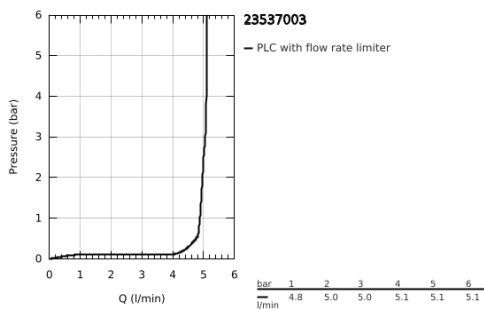

23 537 003 **EUROSMART SINGLE-LEVER BASIN MIXER 1/2"**  
**L-SIZE**

**PRODUCT DESCRIPTION**

- Colour: chrome
- GROHE SilkMove 28 mm ceramic cartridge
- with temperature limiter
- GROHE LongLife finish
- GROHE EcoJoy - less water, perfect flow
- maximum flow rate (at 3 bar): 5 l/min
- GROHE FastFixation installation system
- swivel tubular spout
- pop-up waste set 1 1/4"
- flexible connection hoses

23 537 003 **EUROSMART SINGLE-LEVER BASIN MIXER 1/2"**  
**L-SIZE**

**SPARE PARTS**, July 2019 – now

- 1: Lever (Spare part-nr. 48531000)
  - 2: Cartridge (Spare part-nr. 46580000)
  - 3: Cap (Spare part-nr. 46581000)
  - 4: Fitting ring (Spare part-nr. 46715000)
  - 5: Outlet (Spare part-nr. 13427000)
  - 5.1: Safety ring (Spare part-nr. 4825700M)
  - 5.2: Mousseur (Spare part-nr. 13935000)
  - 6: Lift rod (Spare part-nr. 65936PD0)
  - 7: Shank mounting kit (Spare part-nr. 46671000)
  - 8: Waste set 1 1/4" (Spare part-nr. 28910000)
  - 8.1: Plug (Spare part-nr. 07182000)
  - 8.2: Eccentric rod (Spare part-nr. 07052000)
  - 9: Mounting wrench (Spare part-nr. 19017000)\*
  - 10: Eccentric rod (Spare part-nr. 07341000)\*
- \* Optional accessories