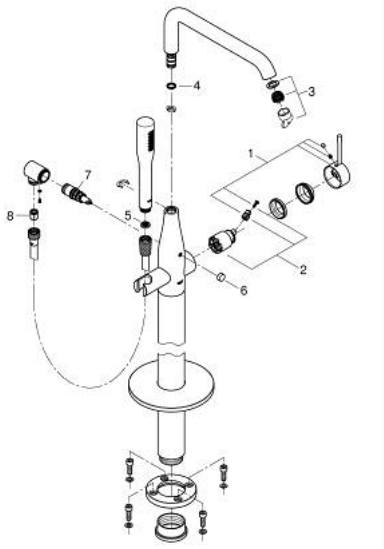

## 23 491 10F ESSENCE SINGLE-LEVER BATH MIXER 1/2", FLOOR MOUNTED

### PRODUCT DESCRIPTION

- Colour: chrome
- for use with rough-in set 45 984
- without roughing-in-set
- GROHE SilkMove 35 mm ceramic cartridge
- with temperature limiter
- GROHE LongLife finish
- automatic diverter: bath/shower
- swivel spout with mousseur and stop limiter
- projection 277 mm
- integrated non-return valve in shower outlet
- with shower holder
- metal stick hand shower
- Silverflex shower hose 1.250 mm (28 362)
- protected against backflow

23 491 10F **ESSENCE SINGLE-LEVER BATH MIXER 1/2", FLOOR MOUNTED**

**SPARE PARTS**, October 2018 – now

- 1: Lever (Spare part-nr. 46916000)
- 2: Cartridge (Spare part-nr. 46374000)
- 3: Mousseur (Spare part-nr. 48503000)
- 4: Sealing washer (Spare part-nr. 0128500M)
- 5: Dirt strainer (Spare part-nr. 0700200M)
- 6: Diverter knob (Spare part-nr. 64989000)
- 7: Diverter (Spare part-nr. 65655000)
- 8: Non-return valve (Spare part-nr. 49086000)