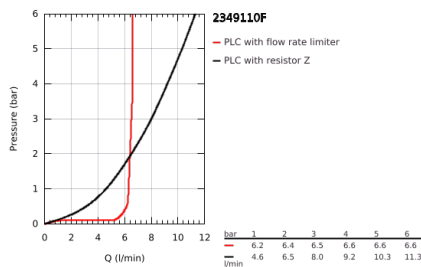

## 23 491 10F ESSENCE SINGLE-LEVER BATH MIXER 1/2", FLOOR MOUNTED

### PRODUCT DESCRIPTION

- Colour: chrome
- for use with rough-in set 45 984
- without roughing-in-set
- GROHE SilkMove 35 mm ceramic cartridge
- with temperature limiter
- GROHE LongLife finish
- automatic diverter: bath/shower
- swivel spout with mousseur and stop limiter
- projection 277 mm
- integrated non-return valve in shower outlet
- with shower holder
- metal stick hand shower
- Silverflex shower hose 1.250 mm (28 362)
- protected against backflow