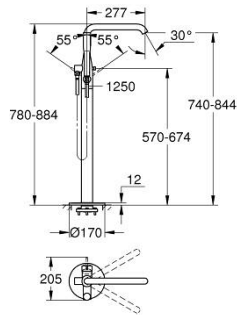

## 23 491 10F ESSENCE SINGLE-LEVER BATH MIXER 1/2", FLOOR MOUNTED

### PRODUCT DESCRIPTION

- Colour: chrome
- for use with rough-in set 45 984
- without roughing-in-set
- GROHE SilkMove 35 mm ceramic cartridge
- with temperature limiter
- GROHE LongLife finish
- automatic diverter: bath/shower
- swivel spout with mousseur and stop limiter
- projection 277 mm
- integrated non-return valve in shower outlet
- with shower holder
- metal stick hand shower
- Silverflex shower hose 1.250 mm (28 362)
- protected against backflow

23 491 10F **ESSENCE SINGLE-LEVER BATH MIXER 1/2", FLOOR MOUNTED**

**SPARE PARTS**, October 2018 – now

- 1: Lever (Spare part-nr. 46916000)
- 2: Cartridge (Spare part-nr. 46374000)
- 3: Mousseur (Spare part-nr. 48503000)
- 4: Sealing washer (Spare part-nr. 0128500M)
- 5: Dirt strainer (Spare part-nr. 0700200M)
- 6: Diverter knob (Spare part-nr. 64989000)
- 7: Diverter (Spare part-nr. 65655000)
- 8: Non-return valve (Spare part-nr. 49086000)