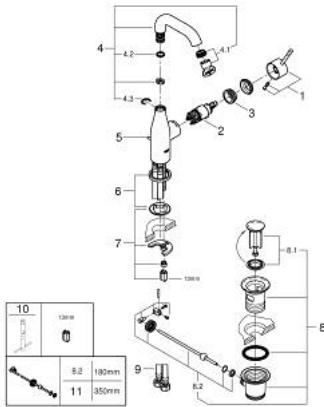

23 462 243 1 **ESSENCE SINGLE-LEVER BASIN MIXER 1/2"**
M-SIZE

PRODUCT DESCRIPTION

- Colour: matte black
- GROHE SilkMove 28 mm ceramic cartridge
- with temperature limiter
- GROHE EcoJoy - less water, perfect flow
- maximum flow rate (at 3 bar): 5.7 l/min
- GROHE AquaGuide adjustable mousseur
- GROHE FastFixation Plus installation system
- swivel spout with mousseur and stop limiter
- pop-up waste set 1 1/4"
- flexible connection hoses

23 462 243 1 **ESSENCE SINGLE-LEVER BASIN MIXER 1/2"**
M-SIZE

SPARE PARTS, May 2024 – now

- 1: Lever (Spare part-nr. 469192430)
 - 2: Cartridge (Spare part-nr. 46580000)
 - 3: screw ring (Spare part-nr. 48591000)
 - 4: Swivel tube spout (Spare part-nr. 133732430)
 - 4.1: Mousseur (Spare part-nr. 48270000)
 - 4.2: Sealing washer (Spare part-nr. 0128500M)
 - 4.3: Safety ring (Spare part-nr. 4826600M)
 - 5: lift rod (Spare part-nr. 467392430)
 - 6: Escutcheon (Spare part-nr. 486032430)
 - 7: Shank mounting kit (Spare part-nr. 46645000)
 - 8: Waste set 1 1/4" (Spare part-nr. 289102430)
 - 8.1: Plug (Spare part-nr. 071822430)
 - 8.2: Eccentric rod (Spare part-nr. 07052000)
 - 9: Connection hose (Spare part-nr. 46255000)
 - 10: Mounting wrench (Spare part-nr. 19017000)*
 - 11: Eccentric rod (Spare part-nr. 07341000)*
- * Optional accessories