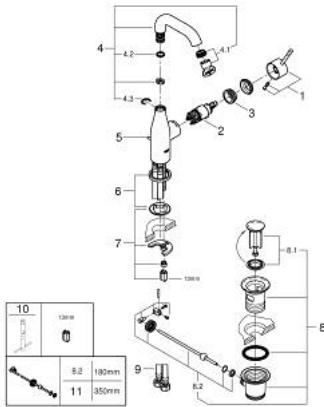

23 462 243 1 **ESSENCE SINGLE-LEVER BASIN MIXER 1/2"**
M-SIZE

SPARE PARTS, May 2024 – now

- 1: Lever (Spare part-nr. 469192430)
 - 2: Cartridge (Spare part-nr. 46580000)
 - 3: screw ring (Spare part-nr. 48591000)
 - 4: Swivel tube spout (Spare part-nr. 133732430)
 - 4.1: Mousseur (Spare part-nr. 48270000)
 - 4.2: Sealing washer (Spare part-nr. 0128500M)
 - 4.3: Safety ring (Spare part-nr. 4826600M)
 - 5: lift rod (Spare part-nr. 467392430)
 - 6: Escutcheon (Spare part-nr. 486032430)
 - 7: Shank mounting kit (Spare part-nr. 46645000)
 - 8: Waste set 1 1/4" (Spare part-nr. 289102430)
 - 8.1: Plug (Spare part-nr. 071822430)
 - 8.2: Eccentric rod (Spare part-nr. 07052000)
 - 9: Connection hose (Spare part-nr. 46255000)
 - 10: Mounting wrench (Spare part-nr. 19017000)*
 - 11: Eccentric rod (Spare part-nr. 07341000)*
- * Optional accessories