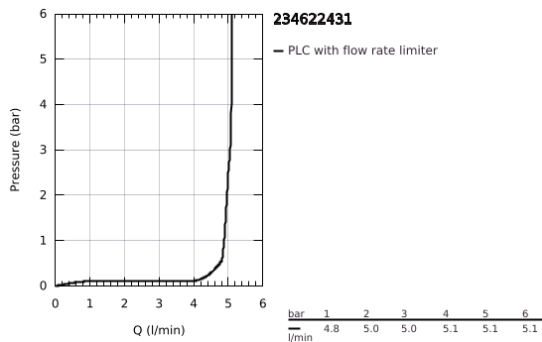

23 462 243 1 **ESSENCE SINGLE-LEVER BASIN MIXER 1/2"**
M-SIZE

PRODUCT DESCRIPTION

- Colour: matte black
- GROHE SilkMove 28 mm ceramic cartridge
- with temperature limiter
- GROHE EcoJoy - less water, perfect flow
- maximum flow rate (at 3 bar): 5.7 l/min
- GROHE AquaGuide adjustable mousseur
- GROHE FastFixation Plus installation system
- swivel spout with mousseur and stop limiter
- pop-up waste set 1 1/4"
- flexible connection hoses

23 462 243 1 **ESSENCE SINGLE-LEVER BASIN MIXER 1/2"**
M-SIZE

SPARE PARTS, May 2024 – now

- 1: Lever (Spare part-nr. 469192430)
 - 2: Cartridge (Spare part-nr. 46580000)
 - 3: screw ring (Spare part-nr. 48591000)
 - 4: Swivel tube spout (Spare part-nr. 133732430)
 - 4.1: Mousseur (Spare part-nr. 48270000)
 - 4.2: Sealing washer (Spare part-nr. 0128500M)
 - 4.3: Safety ring (Spare part-nr. 4826600M)
 - 5: lift rod (Spare part-nr. 467392430)
 - 6: Escutcheon (Spare part-nr. 486032430)
 - 7: Shank mounting kit (Spare part-nr. 46645000)
 - 8: Waste set 1 1/4" (Spare part-nr. 289102430)
 - 8.1: Plug (Spare part-nr. 071822430)
 - 8.2: Eccentric rod (Spare part-nr. 07052000)
 - 9: Connection hose (Spare part-nr. 46255000)
 - 10: Mounting wrench (Spare part-nr. 19017000)*
 - 11: Eccentric rod (Spare part-nr. 07341000)*
- * Optional accessories