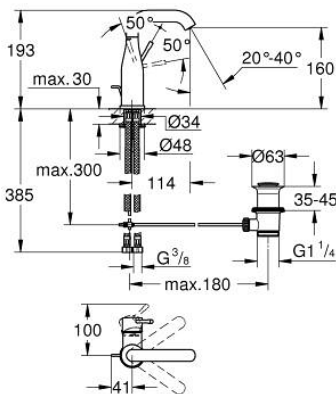

23 462 243 1 **ESSENCE SINGLE-LEVER BASIN MIXER 1/2"**
M-SIZE

PRODUCT DESCRIPTION

- Colour: matte black
- GROHE SilkMove 28 mm ceramic cartridge
- with temperature limiter
- GROHE EcoJoy - less water, perfect flow
- maximum flow rate (at 3 bar): 5.7 l/min
- GROHE AquaGuide adjustable mousseur
- GROHE FastFixation Plus installation system
- swivel spout with mousseur and stop limiter
- pop-up waste set 1 1/4"
- flexible connection hoses

23 462 243 1 **ESSENCE SINGLE-LEVER BASIN MIXER 1/2"**
M-SIZE

SPARE PARTS, May 2024 – now

- 1: Lever (Spare part-nr. 469192430)
 - 2: Cartridge (Spare part-nr. 46580000)
 - 3: screw ring (Spare part-nr. 48591000)
 - 4: Swivel tube spout (Spare part-nr. 133732430)
 - 4.1: Mousseur (Spare part-nr. 48270000)
 - 4.2: Sealing washer (Spare part-nr. 0128500M)
 - 4.3: Safety ring (Spare part-nr. 4826600M)
 - 5: lift rod (Spare part-nr. 467392430)
 - 6: Escutcheon (Spare part-nr. 486032430)
 - 7: Shank mounting kit (Spare part-nr. 46645000)
 - 8: Waste set 1 1/4" (Spare part-nr. 289102430)
 - 8.1: Plug (Spare part-nr. 071822430)
 - 8.2: Eccentric rod (Spare part-nr. 07052000)
 - 9: Connection hose (Spare part-nr. 46255000)
 - 10: Mounting wrench (Spare part-nr. 19017000)*
 - 11: Eccentric rod (Spare part-nr. 07341000)*
- * Optional accessories