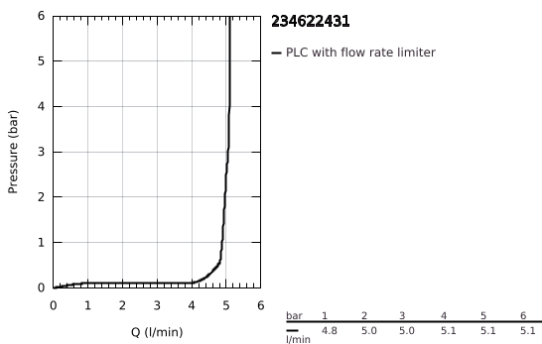

23 462 243 1 **ESSENCE SINGLE-LEVER BASIN MIXER 1/2"**
M-SIZE

PRODUCT DESCRIPTION

- Colour: matte black
- GROHE SilkMove 28 mm ceramic cartridge
- with temperature limiter
- GROHE EcoJoy mousseur 5.7 l/min
- GROHE AquaGuide adjustable mousseur
- GROHE FastFixation Plus installation system
- swivel spout with mousseur and stop limiter
- pop-up waste set 1 1/4"
- flexible connection hoses

23 462 243 1 **ESSENCE SINGLE-LEVER BASIN MIXER 1/2"**
M-SIZE

SPARE PARTS, May 2024 – now

- 1: Lever (Spare part-nr. 469192430)
 - 2: Cartridge (Spare part-nr. 46580000)
 - 3: screw ring (Spare part-nr. 48591000)
 - 4: Swivel tube spout (Spare part-nr. 133732430)
 - 4.1: Mousseur (Spare part-nr. 48270000)
 - 4.2: Sealing washer (Spare part-nr. 0128500M)
 - 4.3: Safety ring (Spare part-nr. 4826600M)
 - 5: lift rod (Spare part-nr. 467392430)
 - 6: Escutcheon (Spare part-nr. 486032430)
 - 7: Shank mounting kit (Spare part-nr. 46645000)
 - 8: Waste set 1 1/4" (Spare part-nr. 289102430)
 - 8.1: Plug (Spare part-nr. 071822430)
 - 8.2: Eccentric rod (Spare part-nr. 07052000)
 - 9: Connection hose (Spare part-nr. 46255000)
 - 10: Mounting wrench (Spare part-nr. 19017000)*
 - 11: Eccentric rod (Spare part-nr. 07341000)*
- * Optional accessories