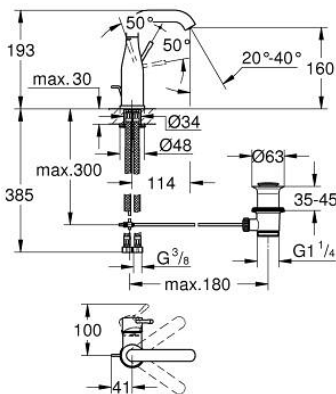

23 462 243 1 **ESSENCE SINGLE-LEVER BASIN MIXER 1/2"**
M-SIZE

PRODUCT DESCRIPTION

- Colour: matte black
- GROHE SilkMove 28 mm ceramic cartridge
- with temperature limiter
- GROHE EcoJoy mousseur 5.7 l/min
- GROHE AquaGuide adjustable mousseur
- GROHE FastFixation Plus installation system
- swivel spout with mousseur and stop limiter
- pop-up waste set 1 1/4"
- flexible connection hoses

23 462 243 1 **ESSENCE SINGLE-LEVER BASIN MIXER 1/2"**
M-SIZE

SPARE PARTS, May 2024 – now

- 1: Lever (Spare part-nr. 469192430)
 - 2: Cartridge (Spare part-nr. 46580000)
 - 3: screw ring (Spare part-nr. 48591000)
 - 4: Swivel tube spout (Spare part-nr. 133732430)
 - 4.1: Mousseur (Spare part-nr. 48270000)
 - 4.2: Sealing washer (Spare part-nr. 0128500M)
 - 4.3: Safety ring (Spare part-nr. 4826600M)
 - 5: lift rod (Spare part-nr. 467392430)
 - 6: Escutcheon (Spare part-nr. 486032430)
 - 7: Shank mounting kit (Spare part-nr. 46645000)
 - 8: Waste set 1 1/4" (Spare part-nr. 289102430)
 - 8.1: Plug (Spare part-nr. 071822430)
 - 8.2: Eccentric rod (Spare part-nr. 07052000)
 - 9: Connection hose (Spare part-nr. 46255000)
 - 10: Mounting wrench (Spare part-nr. 19017000)*
 - 11: Eccentric rod (Spare part-nr. 07341000)*
- * Optional accessories