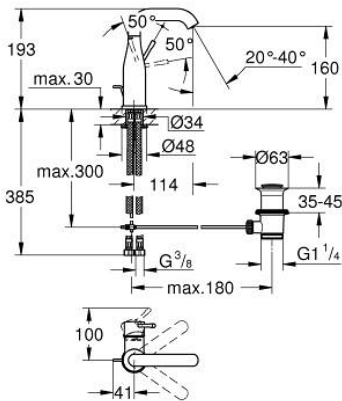

23 462 001 **ESSENCE SINGLE-LEVER BASIN MIXER 1/2"**
M-SIZE

PRODUCT DESCRIPTION

- Colour: chrome
- GROHE SilkMove 28 mm ceramic cartridge
- with temperature limiter
- GROHE LongLife finish
- GROHE EcoJoy - less water, perfect flow
- maximum flow rate (at 3 bar): 5.7 l/min
- GROHE AquaGuide adjustable mousseur
- GROHE FastFixation Plus installation system
- swivel spout with mousseur and stop limiter
- pop-up waste set 1 1/4"
- flexible connection hoses

23 462 001 **ESSENCE SINGLE-LEVER BASIN MIXER 1/2"**
M-SIZE

SPARE PARTS, February 2022 – now

- 1: Lever (Spare part-nr. 46919000)
 - 2: Cartridge (Spare part-nr. 46580000)
 - 3: screw ring (Spare part-nr. 48591000)
 - 4: Swivel tube spout (Spare part-nr. 13373000)
 - 4.1: Mousseur (Spare part-nr. 48270000)
 - 4.2: Sealing washer (Spare part-nr. 0128500M)
 - 4.3: Safety ring (Spare part-nr. 4826600M)
 - 5: Pop-up rod (Spare part-nr. 46739000)
 - 6: Escutcheon (Spare part-nr. 48603000)
 - 7: Shank mounting kit (Spare part-nr. 46645000)
 - 8: Waste set 1 1/4" (Spare part-nr. 28910000)
 - 8.1: Plug (Spare part-nr. 07182000)
 - 8.2: Eccentric rod (Spare part-nr. 07052000)
 - 9: Connection hose (Spare part-nr. 46255000)
 - 10: Mounting wrench (Spare part-nr. 19017000)*
 - 11: Eccentric rod (Spare part-nr. 07341000)*
- * Optional accessories