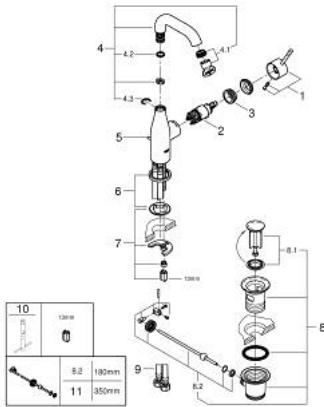

23 462 001 **ESSENCE SINGLE-LEVER BASIN MIXER 1/2"**  
**M-SIZE**

**PRODUCT DESCRIPTION**

- Colour: chrome
- GROHE SilkMove 28 mm ceramic cartridge
- with temperature limiter
- GROHE LongLife finish
- GROHE EcoJoy mousseur 5.7 l/min
- GROHE AquaGuide adjustable mousseur
- GROHE FastFixation Plus installation system
- swivel spout with mousseur and stop limiter
- pop-up waste set 1 1/4"
- flexible connection hoses

23 462 001 **ESSENCE SINGLE-LEVER BASIN MIXER 1/2"**  
**M-SIZE**

**SPARE PARTS**, February 2022 – now

- 1: Lever (Spare part-nr. 46919000)
  - 2: Cartridge (Spare part-nr. 46580000)
  - 3: screw ring (Spare part-nr. 48591000)
  - 4: Swivel tube spout (Spare part-nr. 13373000)
  - 4.1: Mousseur (Spare part-nr. 48270000)
  - 4.2: Sealing washer (Spare part-nr. 0128500M)
  - 4.3: Safety ring (Spare part-nr. 4826600M)
  - 5: Pop-up rod (Spare part-nr. 46739000)
  - 6: Escutcheon (Spare part-nr. 48603000)
  - 7: Shank mounting kit (Spare part-nr. 46645000)
  - 8: Waste set 1 1/4" (Spare part-nr. 28910000)
  - 8.1: Plug (Spare part-nr. 07182000)
  - 8.2: Eccentric rod (Spare part-nr. 07052000)
  - 9: Connection hose (Spare part-nr. 46255000)
  - 10: Mounting wrench (Spare part-nr. 19017000)\*
  - 11: Eccentric rod (Spare part-nr. 07341000)\*
- \* Optional accessories