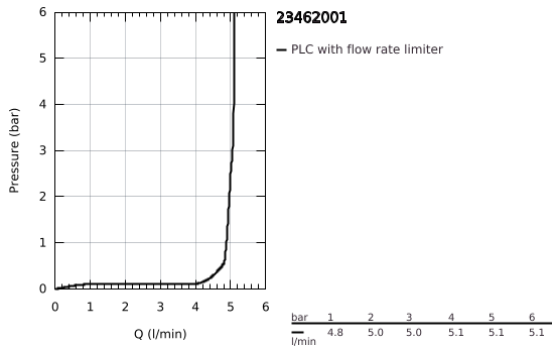

23 462 001 **ESSENCE SINGLE-LEVER BASIN MIXER 1/2"**
M-SIZE

PRODUCT DESCRIPTION

- Colour: chrome
- GROHE SilkMove 28 mm ceramic cartridge
- with temperature limiter
- GROHE LongLife finish
- GROHE EcoJoy - less water, perfect flow
- maximum flow rate (at 3 bar): 5.7 l/min
- GROHE AquaGuide adjustable mousseur
- GROHE FastFixation Plus installation system
- swivel spout with mousseur and stop limiter
- pop-up waste set 1 1/4"
- flexible connection hoses

23 462 001 **ESSENCE SINGLE-LEVER BASIN MIXER 1/2"**
M-SIZE

SPARE PARTS, February 2022 – now

- 1: Lever (Spare part-nr. 46919000)
 - 2: Cartridge (Spare part-nr. 46580000)
 - 3: screw ring (Spare part-nr. 48591000)
 - 4: Swivel tube spout (Spare part-nr. 13373000)
 - 4.1: Mousseur (Spare part-nr. 48270000)
 - 4.2: Sealing washer (Spare part-nr. 0128500M)
 - 4.3: Safety ring (Spare part-nr. 4826600M)
 - 5: Pop-up rod (Spare part-nr. 46739000)
 - 6: Escutcheon (Spare part-nr. 48603000)
 - 7: Shank mounting kit (Spare part-nr. 46645000)
 - 8: Waste set 1 1/4" (Spare part-nr. 28910000)
 - 8.1: Plug (Spare part-nr. 07182000)
 - 8.2: Eccentric rod (Spare part-nr. 07052000)
 - 9: Connection hose (Spare part-nr. 46255000)
 - 10: Mounting wrench (Spare part-nr. 19017000)*
 - 11: Eccentric rod (Spare part-nr. 07341000)*
- * Optional accessories