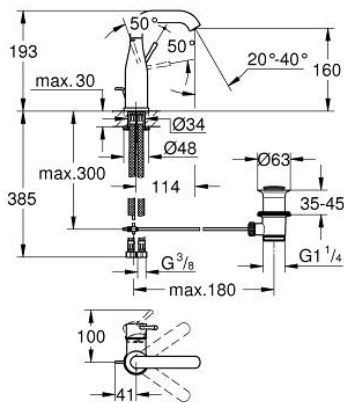

23 462 001 **ESSENCE SINGLE-LEVER BASIN MIXER 1/2"**  
**M-SIZE**

**PRODUCT DESCRIPTION**

- Colour: chrome
- GROHE SilkMove 28 mm ceramic cartridge
- with temperature limiter
- GROHE LongLife finish
- GROHE EcoJoy mousseur 5.7 l/min
- GROHE AquaGuide adjustable mousseur
- GROHE FastFixation Plus installation system
- swivel spout with mousseur and stop limiter
- pop-up waste set 1 1/4"
- flexible connection hoses

23 462 001 **ESSENCE SINGLE-LEVER BASIN MIXER 1/2"**  
**M-SIZE**

**SPARE PARTS**, February 2022 – now

- 1: Lever (Spare part-nr. 46919000)
  - 2: Cartridge (Spare part-nr. 46580000)
  - 3: screw ring (Spare part-nr. 48591000)
  - 4: Swivel tube spout (Spare part-nr. 13373000)
  - 4.1: Mousseur (Spare part-nr. 48270000)
  - 4.2: Sealing washer (Spare part-nr. 0128500M)
  - 4.3: Safety ring (Spare part-nr. 4826600M)
  - 5: Pop-up rod (Spare part-nr. 46739000)
  - 6: Escutcheon (Spare part-nr. 48603000)
  - 7: Shank mounting kit (Spare part-nr. 46645000)
  - 8: Waste set 1 1/4" (Spare part-nr. 28910000)
  - 8.1: Plug (Spare part-nr. 07182000)
  - 8.2: Eccentric rod (Spare part-nr. 07052000)
  - 9: Connection hose (Spare part-nr. 46255000)
  - 10: Mounting wrench (Spare part-nr. 19017000)\*
  - 11: Eccentric rod (Spare part-nr. 07341000)\*
- \* Optional accessories