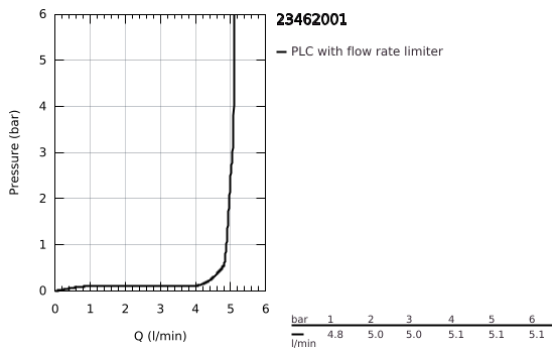

23 462 001 **ESSENCE SINGLE-LEVER BASIN MIXER 1/2"**  
**M-SIZE**

**PRODUCT DESCRIPTION**

- Colour: chrome
- GROHE SilkMove 28 mm ceramic cartridge
- with temperature limiter
- GROHE LongLife finish
- GROHE EcoJoy mousseur 5.7 l/min
- GROHE AquaGuide adjustable mousseur
- GROHE FastFixation Plus installation system
- swivel spout with mousseur and stop limiter
- pop-up waste set 1 1/4"
- flexible connection hoses

23 462 001 **ESSENCE SINGLE-LEVER BASIN MIXER 1/2"**  
**M-SIZE**

**SPARE PARTS**, February 2022 – now

- 1: Lever (Spare part-nr. 46919000)
  - 2: Cartridge (Spare part-nr. 46580000)
  - 3: screw ring (Spare part-nr. 48591000)
  - 4: Swivel tube spout (Spare part-nr. 13373000)
  - 4.1: Mousseur (Spare part-nr. 48270000)
  - 4.2: Sealing washer (Spare part-nr. 0128500M)
  - 4.3: Safety ring (Spare part-nr. 4826600M)
  - 5: Pop-up rod (Spare part-nr. 46739000)
  - 6: Escutcheon (Spare part-nr. 48603000)
  - 7: Shank mounting kit (Spare part-nr. 46645000)
  - 8: Waste set 1 1/4" (Spare part-nr. 28910000)
  - 8.1: Plug (Spare part-nr. 07182000)
  - 8.2: Eccentric rod (Spare part-nr. 07052000)
  - 9: Connection hose (Spare part-nr. 46255000)
  - 10: Mounting wrench (Spare part-nr. 19017000)\*
  - 11: Eccentric rod (Spare part-nr. 07341000)\*
- \* Optional accessories