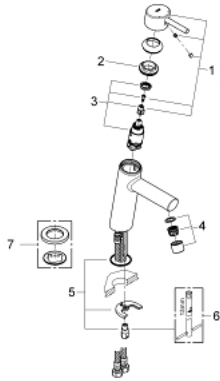

23 451 001 **CONCETTO SINGLE-LEVER BASIN MIXER 1/2"**  
**M-SIZE**

**PRODUCT DESCRIPTION**

- Colour: chrome
- GROHE SilkMove 28 mm ceramic cartridge
- with temperature limiter
- GROHE LongLife finish
- GROHE EcoJoy - less water, perfect flow
- maximum flow rate (at 3 bar): 5 l/min
- SpeedClean mousseur
- GROHE FastFixation installation system
- smooth body
- flexible connection hoses

23 451 001 **CONCETTO SINGLE-LEVER BASIN MIXER 1/2"**  
**M-SIZE**

**SPARE PARTS**, September 2013 – now

- 1: Lever (Spare part-nr. 46753000)
- 2: Fitting ring (Spare part-nr. 46715000)
- 3: Cartridge (Spare part-nr. 46580000)
- 4: Mousseur (Spare part-nr. 13935000)
- 5: Shank mounting kit (Spare part-nr. 46249000)
- 6: Mounting wrench (Spare part-nr. 19017000)\*
- 7: Base plate (Spare part-nr. 48165000)\*