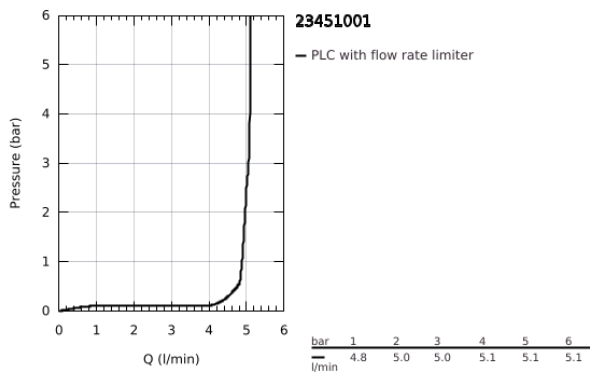

23 451 001 **CONCETTO SINGLE-LEVER BASIN MIXER 1/2"**  
**M-SIZE**

**PRODUCT DESCRIPTION**

- Colour: chrome
- GROHE SilkMove 28 mm ceramic cartridge
- with temperature limiter
- GROHE LongLife finish
- GROHE EcoJoy - less water, perfect flow
- maximum flow rate (at 3 bar): 5 l/min
- SpeedClean mousseur
- GROHE FastFixation installation system
- smooth body
- flexible connection hoses

23 451 001 **CONCETTO SINGLE-LEVER BASIN MIXER 1/2"**  
**M-SIZE**

**SPARE PARTS**, September 2013 – now

- 1: Lever (Spare part-nr. 46753000)
- 2: Fitting ring (Spare part-nr. 46715000)
- 3: Cartridge (Spare part-nr. 46580000)
- 4: Mousseur (Spare part-nr. 13935000)
- 5: Shank mounting kit (Spare part-nr. 46249000)
- 6: Mounting wrench (Spare part-nr. 19017000)\*
- 7: Base plate (Spare part-nr. 48165000)\*