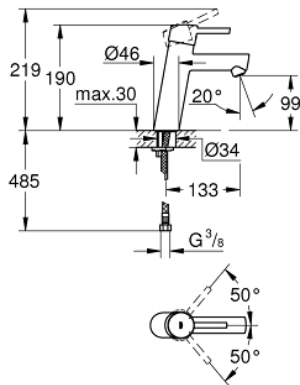

23 451 001 **CONCETTO SINGLE-LEVER BASIN MIXER 1/2"**  
**M-SIZE**

**PRODUCT DESCRIPTION**

- Colour: chrome
- GROHE SilkMove 28 mm ceramic cartridge
- with temperature limiter
- GROHE LongLife finish
- GROHE EcoJoy - less water, perfect flow
- maximum flow rate (at 3 bar): 5 l/min
- SpeedClean mousseur
- GROHE FastFixation installation system
- smooth body
- flexible connection hoses

23 451 001 **CONCETTO SINGLE-LEVER BASIN MIXER 1/2"**  
**M-SIZE**

**SPARE PARTS**, September 2013 – now

- 1: Lever (Spare part-nr. 46753000)
- 2: Fitting ring (Spare part-nr. 46715000)
- 3: Cartridge (Spare part-nr. 46580000)
- 4: Mousseur (Spare part-nr. 13935000)
- 5: Shank mounting kit (Spare part-nr. 46249000)
- 6: Mounting wrench (Spare part-nr. 19017000)\*
- 7: Base plate (Spare part-nr. 48165000)\*