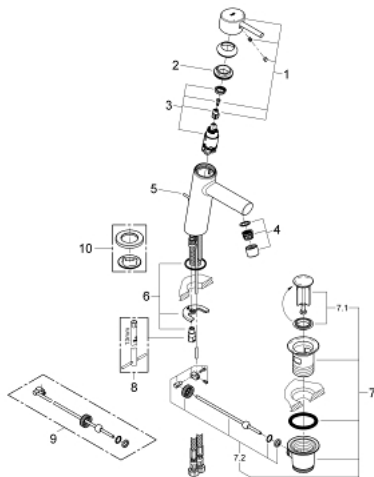

23 450 001 **CONCETTO SINGLE-LEVER BASIN MIXER 1/2"**
M-SIZE

PRODUCT DESCRIPTION

- Colour: chrome
- GROHE SilkMove 28 mm ceramic cartridge
- with temperature limiter
- GROHE LongLife finish
- GROHE EcoJoy - less water, perfect flow
- maximum flow rate (at 3 bar): 5 l/min
- SpeedClean mousseur
- GROHE FastFixation installation system
- pop-up waste set 1 1/4"
- flexible connection hoses

23 450 001 **CONCETTO SINGLE-LEVER BASIN MIXER 1/2"**
M-SIZE

SPARE PARTS, September 2013 – now

- 1: Lever (Spare part-nr. 46753000)
- 2: Fitting ring (Spare part-nr. 46715000)
- 3: Cartridge (Spare part-nr. 46580000)
- 4: Mousseur (Spare part-nr. 06574000)
- 5: Pop-up rod (Spare part-nr. 46739000)
- 6: Shank mounting kit (Spare part-nr. 46249000)
- 7: Waste set 1 1/4" (Spare part-nr. 28910000)
- 7.1: Plug (Spare part-nr. 07182000)
- 7.2: Eccentric rod (Spare part-nr. 07052000)
- 8: Mounting wrench (Spare part-nr. 19017000)*
- 9: Eccentric rod (Spare part-nr. 07341000)*
- 10: Base plate (Spare part-nr. 48165000)*