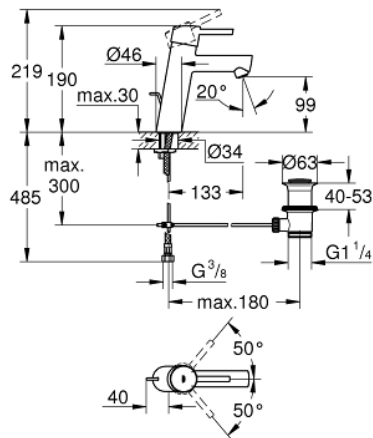

23 450 001 **CONCETTO SINGLE-LEVER BASIN MIXER 1/2"**
M-SIZE

PRODUCT DESCRIPTION

- Colour: chrome
- GROHE SilkMove 28 mm ceramic cartridge
- with temperature limiter
- GROHE LongLife finish
- GROHE EcoJoy - less water, perfect flow
- maximum flow rate (at 3 bar): 5 l/min
- SpeedClean mousseur
- GROHE FastFixation installation system
- pop-up waste set 1 1/4"
- flexible connection hoses

23 450 001 **CONCETTO SINGLE-LEVER BASIN MIXER 1/2"**
M-SIZE

SPARE PARTS, September 2013 – now

- 1: Lever (Spare part-nr. 46753000)
- 2: Fitting ring (Spare part-nr. 46715000)
- 3: Cartridge (Spare part-nr. 46580000)
- 4: Mousseur (Spare part-nr. 06574000)
- 5: Pop-up rod (Spare part-nr. 46739000)
- 6: Shank mounting kit (Spare part-nr. 46249000)
- 7: Waste set 1 1/4" (Spare part-nr. 28910000)
- 7.1: Plug (Spare part-nr. 07182000)
- 7.2: Eccentric rod (Spare part-nr. 07052000)
- 8: Mounting wrench (Spare part-nr. 19017000)*
- 9: Eccentric rod (Spare part-nr. 07341000)*
- 10: Base plate (Spare part-nr. 48165000)*