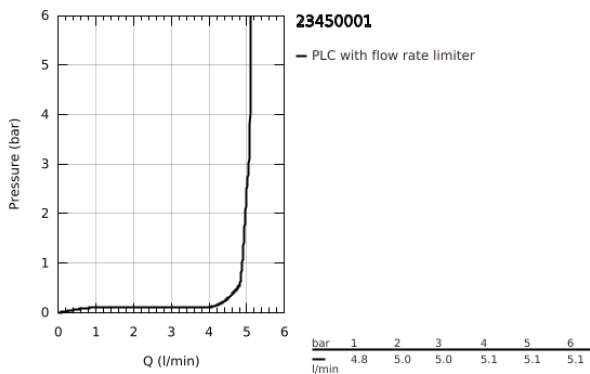

23 450 001 **CONCETTO SINGLE-LEVER BASIN MIXER 1/2"**
M-SIZE

PRODUCT DESCRIPTION

- Colour: chrome
- GROHE SilkMove 28 mm ceramic cartridge
- with temperature limiter
- GROHE LongLife finish
- GROHE EcoJoy - less water, perfect flow
- maximum flow rate (at 3 bar): 5 l/min
- SpeedClean mousseur
- GROHE FastFixation installation system
- pop-up waste set 1 1/4"
- flexible connection hoses

23 450 001 **CONCETTO SINGLE-LEVER BASIN MIXER 1/2"**
M-SIZE

SPARE PARTS, September 2013 – now

- 1: Lever (Spare part-nr. 46753000)
- 2: Fitting ring (Spare part-nr. 46715000)
- 3: Cartridge (Spare part-nr. 46580000)
- 4: Mousseur (Spare part-nr. 06574000)
- 5: Pop-up rod (Spare part-nr. 46739000)
- 6: Shank mounting kit (Spare part-nr. 46249000)
- 7: Waste set 1 1/4" (Spare part-nr. 28910000)
- 7.1: Plug (Spare part-nr. 07182000)
- 7.2: Eccentric rod (Spare part-nr. 07052000)
- 8: Mounting wrench (Spare part-nr. 19017000)*
- 9: Eccentric rod (Spare part-nr. 07341000)*
- 10: Base plate (Spare part-nr. 48165000)*