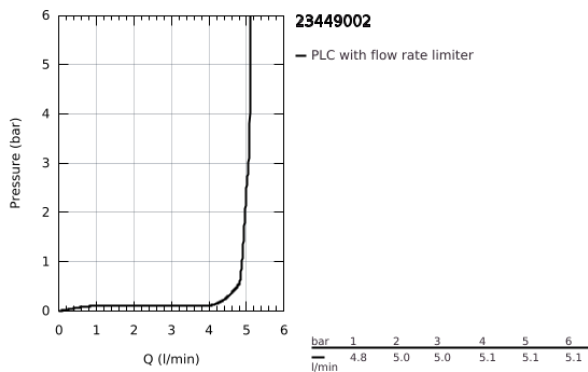

23 449 002 **EURODISC COSMOPOLITAN SINGLE-LEVER BASIN MIXER 1/2" M-SIZE**

PRODUCT DESCRIPTION

- Colour: chrome
- GROHE SilkMove 35 mm ceramic cartridge
- adjustable flow rate limiter
- GROHE LongLife finish
- GROHE EcoJoy - less water, perfect flow
- maximum flow rate (at 3 bar): 5 l/min
- GROHE FastFixation installation system
- smooth body
- flexible connection hoses

23 449 002 **EURODISC COSMOPOLITAN SINGLE-LEVER BASIN MIXER 1/2"**
M-SIZE

SPARE PARTS, September 2013 – now

- 1: Lever (Spare part-nr. 46738000)
 - 2: Cap (Spare part-nr. 46492000)
 - 3: Screw coupling (Spare part-nr. 46460000)
 - 4: Cartridge (Spare part-nr. 46374000)
 - 5: Mousseur (Spare part-nr. 48159000)
 - 6: Shank mounting kit (Spare part-nr. 46645000)
 - 7: Temperature limiter (Spare part-nr. 46375000)*
 - 8: Socket Spanner (Spare part-nr. 19332000)*
 - 9: Mounting wrench (Spare part-nr. 19017000)*
- * Optional accessories