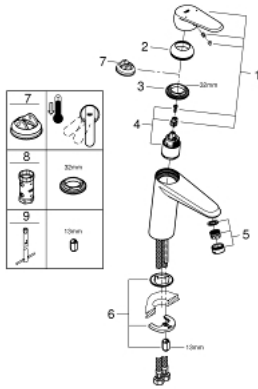

23 449 002 **EURODISC COSMOPOLITAN SINGLE-LEVER BASIN MIXER 1/2" M-SIZE**

PRODUCT DESCRIPTION

- Colour: chrome
- GROHE SilkMove 35 mm ceramic cartridge
- adjustable flow rate limiter
- GROHE LongLife finish
- GROHE EcoJoy - less water, perfect flow
- maximum flow rate (at 3 bar): 5 l/min
- GROHE FastFixation installation system
- smooth body
- flexible connection hoses

23 449 002 **EURODISC COSMOPOLITAN SINGLE-LEVER BASIN MIXER 1/2"**
M-SIZE

SPARE PARTS, September 2013 – now

- 1: Lever (Spare part-nr. 46738000)
 - 2: Cap (Spare part-nr. 46492000)
 - 3: Screw coupling (Spare part-nr. 46460000)
 - 4: Cartridge (Spare part-nr. 46374000)
 - 5: Mousseur (Spare part-nr. 48159000)
 - 6: Shank mounting kit (Spare part-nr. 46645000)
 - 7: Temperature limiter (Spare part-nr. 46375000)*
 - 8: Socket Spanner (Spare part-nr. 19332000)*
 - 9: Mounting wrench (Spare part-nr. 19017000)*
- * Optional accessories