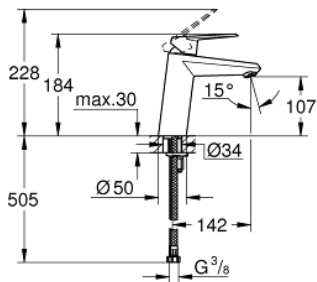

23 449 002 **EURODISC COSMOPOLITAN SINGLE-LEVER BASIN MIXER 1/2" M-SIZE**

PRODUCT DESCRIPTION

- Colour: chrome
- GROHE SilkMove 35 mm ceramic cartridge
- adjustable flow rate limiter
- GROHE LongLife finish
- GROHE EcoJoy - less water, perfect flow
- maximum flow rate (at 3 bar): 5 l/min
- GROHE FastFixation installation system
- smooth body
- flexible connection hoses

23 449 002 **EURODISC COSMOPOLITAN SINGLE-LEVER BASIN MIXER 1/2"**
M-SIZE

SPARE PARTS, September 2013 – now

- 1: Lever (Spare part-nr. 46738000)
 - 2: Cap (Spare part-nr. 46492000)
 - 3: Screw coupling (Spare part-nr. 46460000)
 - 4: Cartridge (Spare part-nr. 46374000)
 - 5: Mousseur (Spare part-nr. 48159000)
 - 6: Shank mounting kit (Spare part-nr. 46645000)
 - 7: Temperature limiter (Spare part-nr. 46375000)*
 - 8: Socket Spanner (Spare part-nr. 19332000)*
 - 9: Mounting wrench (Spare part-nr. 19017000)*
- * Optional accessories