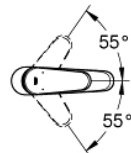

23 449 002 **EURODISC COSMOPOLITAN SINGLE-LEVER BASIN MIXER 1/2" M-SIZE**

PRODUCT DESCRIPTION

- Colour: chrome
- GROHE SilkMove 35 mm ceramic cartridge
- adjustable flow rate limiter
- GROHE LongLife finish
- GROHE EcoJoy - less water, perfect flow
- maximum flow rate (at 3 bar): 5 l/min
- GROHE FastFixation installation system
- smooth body
- flexible connection hoses

23 449 002 **EURODISC COSMOPOLITAN SINGLE-LEVER BASIN MIXER 1/2"**
M-SIZE

SPARE PARTS, September 2013 – now

- 1: Lever (Spare part-nr. 46738000)
 - 2: Cap (Spare part-nr. 46492000)
 - 3: Screw coupling (Spare part-nr. 46460000)
 - 4: Cartridge (Spare part-nr. 46374000)
 - 5: Mousseur (Spare part-nr. 48159000)
 - 6: Shank mounting kit (Spare part-nr. 46645000)
 - 7: Temperature limiter (Spare part-nr. 46375000)*
 - 8: Socket Spanner (Spare part-nr. 19332000)*
 - 9: Mounting wrench (Spare part-nr. 19017000)*
- * Optional accessories