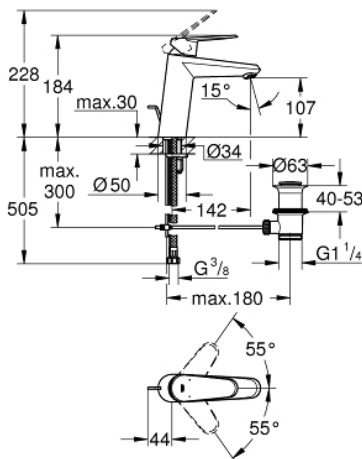

23 448 002 **EURODISC COSMOPOLITAN SINGLE-LEVER BASIN MIXER 1/2" M-SIZE**

PRODUCT DESCRIPTION

- Colour: chrome
- GROHE SilkMove 35 mm ceramic cartridge
- adjustable flow rate limiter
- GROHE LongLife finish
- GROHE EcoJoy - less water, perfect flow
- maximum flow rate (at 3 bar): 5 l/min
- GROHE FastFixation Plus installation system
- pop-up waste set 1 1/4"
- flexible connection hoses

23 448 002 **EURODISC COSMOPOLITAN SINGLE-LEVER BASIN MIXER 1/2"**
M-SIZE

SPARE PARTS, September 2013 – now

- 1: Lever (Spare part-nr. 46738000)
 - 2: Cap (Spare part-nr. 46492000)
 - 3: Screw coupling (Spare part-nr. 46460000)
 - 4: Cartridge (Spare part-nr. 46374000)
 - 5: Pop-up rod (Spare part-nr. 46739000)
 - 6: Mousseur (Spare part-nr. 48159000)
 - 7: Shank mounting kit (Spare part-nr. 46645000)
 - 8: Waste set 1 1/4" (Spare part-nr. 28910000)
 - 8.1: Plug (Spare part-nr. 07182000)
 - 8.2: Eccentric rod (Spare part-nr. 07052000)
 - 9: Temperature limiter (Spare part-nr. 46375000)*
 - 10: Socket Spanner (Spare part-nr. 19332000)*
 - 11: Mounting wrench (Spare part-nr. 19017000)*
 - 12: Eccentric rod (Spare part-nr. 07341000)*
- * Optional accessories