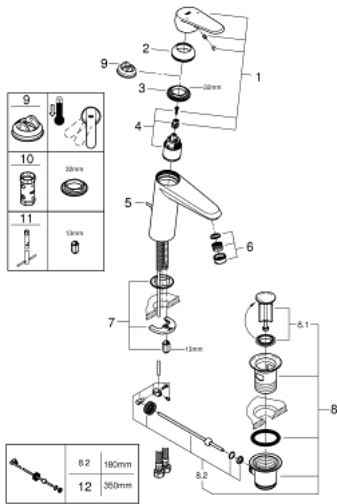

23 448 002 **EURODISC COSMOPOLITAN SINGLE-LEVER BASIN MIXER 1/2" M-SIZE**

PRODUCT DESCRIPTION

- Colour: chrome
- GROHE SilkMove 35 mm ceramic cartridge
- adjustable flow rate limiter
- GROHE LongLife finish
- GROHE EcoJoy - less water, perfect flow
- maximum flow rate (at 3 bar): 5 l/min
- GROHE FastFixation Plus installation system
- pop-up waste set 1 1/4"
- flexible connection hoses

23 448 002 **EURODISC COSMOPOLITAN SINGLE-LEVER BASIN MIXER 1/2"**
M-SIZE

SPARE PARTS, September 2013 – now

- 1: Lever (Spare part-nr. 46738000)
 - 2: Cap (Spare part-nr. 46492000)
 - 3: Screw coupling (Spare part-nr. 46460000)
 - 4: Cartridge (Spare part-nr. 46374000)
 - 5: Pop-up rod (Spare part-nr. 46739000)
 - 6: Mousseur (Spare part-nr. 48159000)
 - 7: Shank mounting kit (Spare part-nr. 46645000)
 - 8: Waste set 1 1/4" (Spare part-nr. 28910000)
 - 8.1: Plug (Spare part-nr. 07182000)
 - 8.2: Eccentric rod (Spare part-nr. 07052000)
 - 9: Temperature limiter (Spare part-nr. 46375000)*
 - 10: Socket Spanner (Spare part-nr. 19332000)*
 - 11: Mounting wrench (Spare part-nr. 19017000)*
 - 12: Eccentric rod (Spare part-nr. 07341000)*
- * Optional accessories