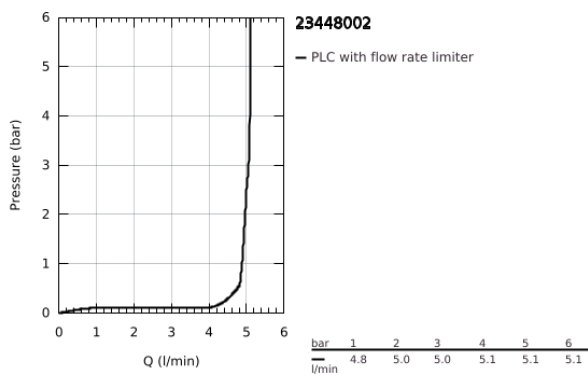

23 448 002 **EURODISC COSMOPOLITAN SINGLE-LEVER BASIN MIXER 1/2" M-SIZE**

PRODUCT DESCRIPTION

- Colour: chrome
- GROHE SilkMove 35 mm ceramic cartridge
- adjustable flow rate limiter
- GROHE LongLife finish
- GROHE EcoJoy - less water, perfect flow
- maximum flow rate (at 3 bar): 5 l/min
- GROHE FastFixation Plus installation system
- pop-up waste set 1 1/4"
- flexible connection hoses

23 448 002 **EURODISC COSMOPOLITAN SINGLE-LEVER BASIN MIXER 1/2"**
M-SIZE

SPARE PARTS, September 2013 – now

- 1: Lever (Spare part-nr. 46738000)
 - 2: Cap (Spare part-nr. 46492000)
 - 3: Screw coupling (Spare part-nr. 46460000)
 - 4: Cartridge (Spare part-nr. 46374000)
 - 5: Pop-up rod (Spare part-nr. 46739000)
 - 6: Mousseur (Spare part-nr. 48159000)
 - 7: Shank mounting kit (Spare part-nr. 46645000)
 - 8: Waste set 1 1/4" (Spare part-nr. 28910000)
 - 8.1: Plug (Spare part-nr. 07182000)
 - 8.2: Eccentric rod (Spare part-nr. 07052000)
 - 9: Temperature limiter (Spare part-nr. 46375000)*
 - 10: Socket Spanner (Spare part-nr. 19332000)*
 - 11: Mounting wrench (Spare part-nr. 19017000)*
 - 12: Eccentric rod (Spare part-nr. 07341000)*
- * Optional accessories