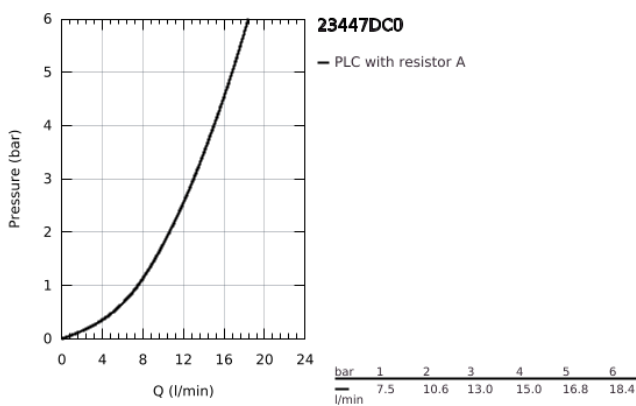

## 23 447 DC0 EUROCUBE 2-HOLE BASIN MIXER M-SIZE

### PRODUCT DESCRIPTION

- Colour: supersteel
- wall mounted
- for use with rough-in set 23 200
- without concealed body
- with plate
- GROHE LongLife finish
- GROHE AquaGuide adjustable mousseur 5.7 l/min
- centre distance 110 mm
- projection 231 mm