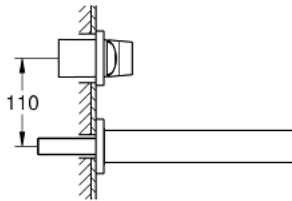

## 23 447 DC0 EUROCUBE 2-HOLE BASIN MIXER M-SIZE

### PRODUCT DESCRIPTION

- Colour: supersteel
- wall mounted
- for use with rough-in set 23 200
- without concealed body
- with plate
- GROHE LongLife finish
- GROHE AquaGuide adjustable mousseur 5.7 l/min
- centre distance 110 mm
- projection 231 mm

### SPARE PARTS, July 2018 – now

- 1: Lever (Spare part-nr. 46802DC0)
  - 2: Flow straightener (Spare part-nr. 64451DC0)
  - 3: Extension (Spare part-nr. 46627000)\*
- \* Optional accessories