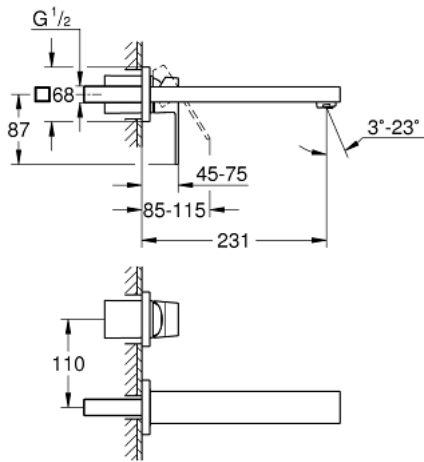

## 23 447 DC0 EUROCUBE 2-HOLE BASIN MIXER M-SIZE

### PRODUCT DESCRIPTION

- Colour: supersteel
- wall mounted
- for use with rough-in set 23 200
- without concealed body
- with plate
- GROHE LongLife finish
- GROHE AquaGuide adjustable mousseur 5.7 l/min
- centre distance 110 mm
- projection 231 mm

### SPARE PARTS, July 2018 – now

- 1: Lever (Spare part-nr. 46802DC0)
  - 2: Flow straightener (Spare part-nr. 64451DC0)
  - 3: Extension (Spare part-nr. 46627000)\*
- \* Optional accessories