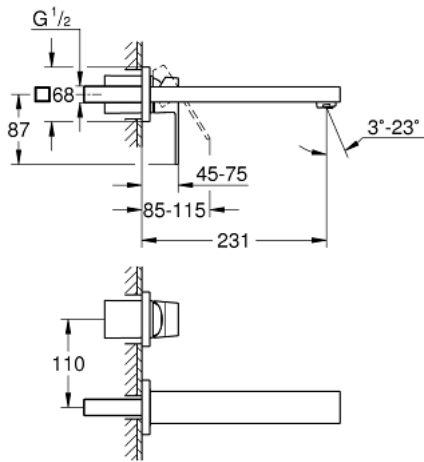

23 447 AL0 EUROCUBE 2-HOLE BASIN MIXER M-SIZE

PRODUCT DESCRIPTION

- Colour: brushed hard graphite
- wall mounted
- for use with rough-in set 23 200
- without concealed body
- with plate
- GROHE LongLife finish
- GROHE AquaGuide adjustable mousseur 5.7 l/min
- centre distance 110 mm
- projection 231 mm

23 447 AL0 EUROCUBE 2-HOLE BASIN MIXER M-SIZE

SPARE PARTS, March 2019 – now

- 1: Lever (Spare part-nr. 46802AL0)
- 2: Flow straightener (Spare part-nr. 64451AL0)
- 3: Extension (Spare part-nr. 46627000)*