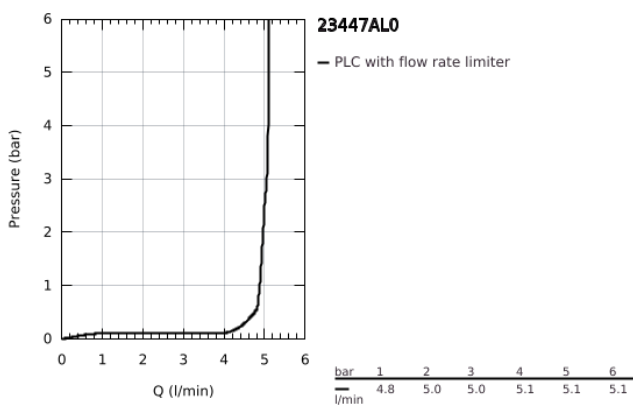

23 447 AL0 EUROCUBE 2-HOLE BASIN MIXER M-SIZE

PRODUCT DESCRIPTION

- Colour: brushed hard graphite
- wall mounted
- for use with rough-in set 23 200
- without concealed body
- with plate
- GROHE LongLife finish
- GROHE AquaGuide adjustable mousseur 5.7 l/min
- centre distance 110 mm
- projection 231 mm

23 447 AL0 EUROCUBE 2-HOLE BASIN MIXER M-SIZE

SPARE PARTS, March 2019 – now

- 1: Lever (Spare part-nr. 46802AL0)
- 2: Flow straightener (Spare part-nr. 64451AL0)
- 3: Extension (Spare part-nr. 46627000)*