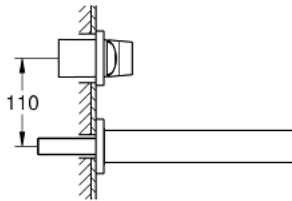

23 447 AL0 EUROCUBE 2-HOLE BASIN MIXER M-SIZE

PRODUCT DESCRIPTION

- Colour: brushed hard graphite
- wall mounted
- for use with rough-in set 23 200
- without concealed body
- with plate
- GROHE LongLife finish
- GROHE AquaGuide adjustable mousseur 5.7 l/min
- centre distance 110 mm
- projection 231 mm

23 447 AL0 EUROCUBE 2-HOLE BASIN MIXER M-SIZE

SPARE PARTS, March 2019 – now

- 1: Lever (Spare part-nr. 46802AL0)
- 2: Flow straightener (Spare part-nr. 64451AL0)
- 3: Extension (Spare part-nr. 46627000)*