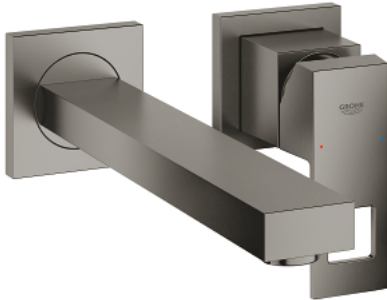

23 447 AL0 EUROCUBE 2-HOLE BASIN MIXER M-SIZE

PRODUCT DESCRIPTION

- Colour: brushed hard graphite
- wall mounted
- for use with rough-in set 23 200
- without concealed body
- with plate
- GROHE LongLife finish
- GROHE AquaGuide adjustable mousseur 5.7 l/min
- centre distance 110 mm
- projection 231 mm

23 447 AL0 EUROCUBE 2-HOLE BASIN MIXER M-SIZE

SPARE PARTS, March 2019 – now

- 1: Lever (Spare part-nr. 46802AL0)
- 2: Flow straightener (Spare part-nr. 64451AL0)
- 3: Extension (Spare part-nr. 46627000)*