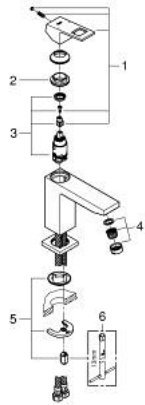

23 446 000 **EUROCUBE SINGLE-LEVER BASIN MIXER 1/2"**
M-SIZE

PRODUCT DESCRIPTION

- Colour: chrome
- GROHE SilkMove 28 mm ceramic cartridge
- with temperature limiter
- GROHE LongLife finish
- GROHE EcoJoy - less water, perfect flow
- maximum flow rate (at 3 bar): 5 l/min
- SpeedClean mousseur
- GROHE FastFixation Plus installation system

- smooth body
- flexible connection hoses

23 446 000 **EUROCUBE SINGLE-LEVER BASIN MIXER 1/2"**
M-SIZE

SPARE PARTS, September 2013 – now

- 1: Lever (Spare part-nr. 46786000)
 - 2: Fitting ring (Spare part-nr. 46715000)
 - 3: Cartridge (Spare part-nr. 46580000)
 - 4: Mousseur (Spare part-nr. 48159000)
 - 5: Shank mounting kit (Spare part-nr. 46645000)
 - 6: Mounting wrench (Spare part-nr. 19017000)*
- * Optional accessories