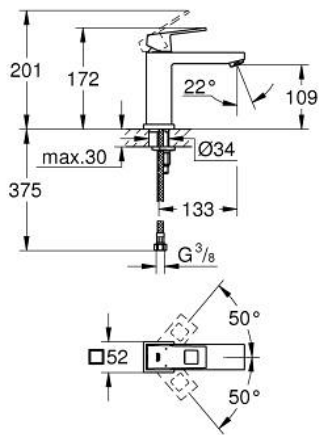

23 446 000 **EUROCUBE SINGLE-LEVER BASIN MIXER 1/2"**
M-SIZE

PRODUCT DESCRIPTION

- Colour: chrome
- GROHE SilkMove 28 mm ceramic cartridge
- with temperature limiter
- GROHE LongLife finish
- GROHE EcoJoy - less water, perfect flow
- maximum flow rate (at 3 bar): 5 l/min
- SpeedClean mousseur
- GROHE FastFixation Plus installation system

- smooth body
- flexible connection hoses

23 446 000 **EUROCUBE SINGLE-LEVER BASIN MIXER 1/2"**
M-SIZE

SPARE PARTS, September 2013 – now

- 1: Lever (Spare part-nr. 46786000)
 - 2: Fitting ring (Spare part-nr. 46715000)
 - 3: Cartridge (Spare part-nr. 46580000)
 - 4: Mousseur (Spare part-nr. 48159000)
 - 5: Shank mounting kit (Spare part-nr. 46645000)
 - 6: Mounting wrench (Spare part-nr. 19017000)*
- * Optional accessories