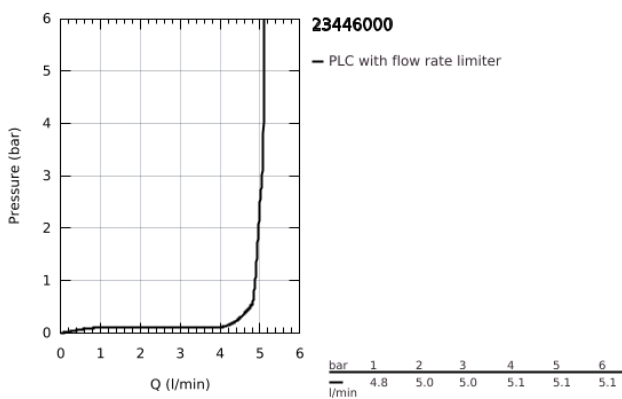

23 446 000 **EUROCUBE SINGLE-LEVER BASIN MIXER 1/2"**
M-SIZE

PRODUCT DESCRIPTION

- Colour: chrome
- GROHE SilkMove 28 mm ceramic cartridge
- with temperature limiter
- GROHE LongLife finish
- GROHE EcoJoy - less water, perfect flow
- maximum flow rate (at 3 bar): 5 l/min
- SpeedClean mousseur
- GROHE FastFixation Plus installation system

- smooth body
- flexible connection hoses

23 446 000 **EUROCUBE SINGLE-LEVER BASIN MIXER 1/2"**
M-SIZE

SPARE PARTS, September 2013 – now

- 1: Lever (Spare part-nr. 46786000)
 - 2: Fitting ring (Spare part-nr. 46715000)
 - 3: Cartridge (Spare part-nr. 46580000)
 - 4: Mousseur (Spare part-nr. 48159000)
 - 5: Shank mounting kit (Spare part-nr. 46645000)
 - 6: Mounting wrench (Spare part-nr. 19017000)*
- * Optional accessories