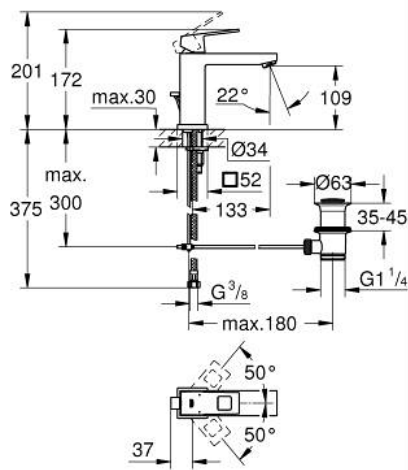

23 445 DC0 **EUROCUBE SINGLE-LEVER BASIN MIXER 1/2"**
M-SIZE

PRODUCT DESCRIPTION

- Colour: supersteel
- GROHE SilkMove 28 mm ceramic cartridge
- with temperature limiter
- GROHE LongLife finish
- GROHE EcoJoy - less water, perfect flow
- maximum flow rate (at 3 bar): 5 l/min
- SpeedClean mousseur
- GROHE FastFixation Plus installation system

- pop-up waste set 1 1/4"
- flexible connection hoses

23 445 DC0 EUROUCUBE SINGLE-LEVER BASIN MIXER 1/2" M-SIZE

SPARE PARTS, July 2018 – now

- 1: Lever (Spare part-nr. 46786DC0)
 - 2: Fitting ring (Spare part-nr. 46715000)
 - 3: Cartridge (Spare part-nr. 46580000)
 - 4: Mousseur (Spare part-nr. 48159DC0)
 - 5: Pop-up rod (Spare part-nr. 46787DC0)
 - 6: Shank mounting kit (Spare part-nr. 46645000)
 - 7: Waste set 1 1/4" (Spare part-nr. 28910DC0)
 - 7.1: Plug (Spare part-nr. 07182DC0)
 - 7.2: Eccentric rod (Spare part-nr. 07052000)
 - 8: Mounting wrench (Spare part-nr. 19017000)*
 - 9: Eccentric rod (Spare part-nr. 07341000)*
- * Optional accessories