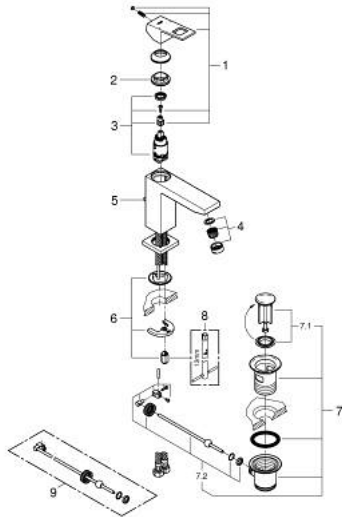

23 445 DC0 **EUROCUBE SINGLE-LEVER BASIN MIXER 1/2"**
M-SIZE

PRODUCT DESCRIPTION

- Colour: supersteel
- GROHE SilkMove 28 mm ceramic cartridge
- with temperature limiter
- GROHE LongLife finish
- GROHE EcoJoy - less water, perfect flow
- maximum flow rate (at 3 bar): 5 l/min
- SpeedClean mousseur
- GROHE FastFixation Plus installation system

- pop-up waste set 1 1/4"
- flexible connection hoses

23 445 DC0 EUROUCUBE SINGLE-LEVER BASIN MIXER 1/2" M-SIZE

SPARE PARTS, July 2018 – now

- 1: Lever (Spare part-nr. 46786DC0)
 - 2: Fitting ring (Spare part-nr. 46715000)
 - 3: Cartridge (Spare part-nr. 46580000)
 - 4: Mousseur (Spare part-nr. 48159DC0)
 - 5: Pop-up rod (Spare part-nr. 46787DC0)
 - 6: Shank mounting kit (Spare part-nr. 46645000)
 - 7: Waste set 1 1/4" (Spare part-nr. 28910DC0)
 - 7.1: Plug (Spare part-nr. 07182DC0)
 - 7.2: Eccentric rod (Spare part-nr. 07052000)
 - 8: Mounting wrench (Spare part-nr. 19017000)*
 - 9: Eccentric rod (Spare part-nr. 07341000)*
- * Optional accessories