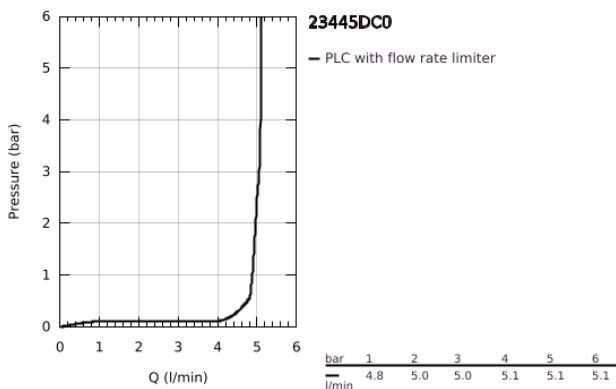

23 445 DC0 **EUROCUBE SINGLE-LEVER BASIN MIXER 1/2"**
M-SIZE

PRODUCT DESCRIPTION

- Colour: supersteel
- GROHE SilkMove 28 mm ceramic cartridge
- with temperature limiter
- GROHE LongLife finish
- GROHE EcoJoy - less water, perfect flow
- maximum flow rate (at 3 bar): 5 l/min
- SpeedClean mousseur
- GROHE FastFixation Plus installation system

- pop-up waste set 1 1/4"
- flexible connection hoses

23 445 DC0 EUROUCUBE SINGLE-LEVER BASIN MIXER 1/2" M-SIZE

SPARE PARTS, July 2018 – now

- 1: Lever (Spare part-nr. 46786DC0)
 - 2: Fitting ring (Spare part-nr. 46715000)
 - 3: Cartridge (Spare part-nr. 46580000)
 - 4: Mousseur (Spare part-nr. 48159DC0)
 - 5: Pop-up rod (Spare part-nr. 46787DC0)
 - 6: Shank mounting kit (Spare part-nr. 46645000)
 - 7: Waste set 1 1/4" (Spare part-nr. 28910DC0)
 - 7.1: Plug (Spare part-nr. 07182DC0)
 - 7.2: Eccentric rod (Spare part-nr. 07052000)
 - 8: Mounting wrench (Spare part-nr. 19017000)*
 - 9: Eccentric rod (Spare part-nr. 07341000)*
- * Optional accessories