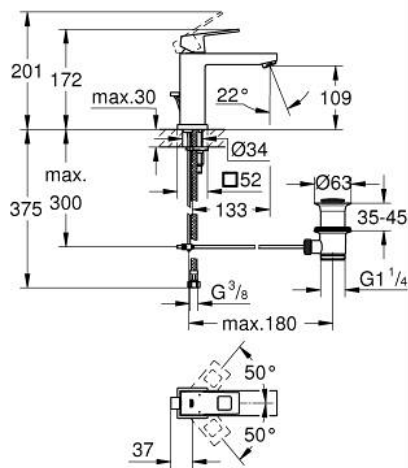

23 445 AL0 EUROCUBE SINGLE-LEVER BASIN MIXER 1/2" M-SIZE

PRODUCT DESCRIPTION

- Colour: brushed hard graphite
- GROHE SilkMove 28 mm ceramic cartridge
- with temperature limiter
- GROHE LongLife finish
- GROHE EcoJoy - less water, perfect flow
- maximum flow rate (at 3 bar): 5 l/min
- SpeedClean mousseur
- GROHE FastFixation Plus installation system

- pop-up waste set 1 1/4"
- flexible connection hoses

23 445 AL0 EUROCUBE SINGLE-LEVER BASIN MIXER 1/2" M-SIZE

SPARE PARTS, March 2019 – now

- 1: Lever (Spare part-nr. 46786AL0)
 - 2: Fitting ring (Spare part-nr. 46715000)
 - 3: Cartridge (Spare part-nr. 46580000)
 - 4: Mousseur (Spare part-nr. 48159AL0)
 - 5: Pop-up rod (Spare part-nr. 46787AL0)
 - 6: Shank mounting kit (Spare part-nr. 46645000)
 - 7: Waste set 1 1/4" (Spare part-nr. 28910AL0)
 - 7.1: Plug (Spare part-nr. 07182AL0)
 - 7.2: Eccentric rod (Spare part-nr. 07052000)
 - 8: Mounting wrench (Spare part-nr. 19017000)*
 - 9: Eccentric rod (Spare part-nr. 07341000)*
- * Optional accessories