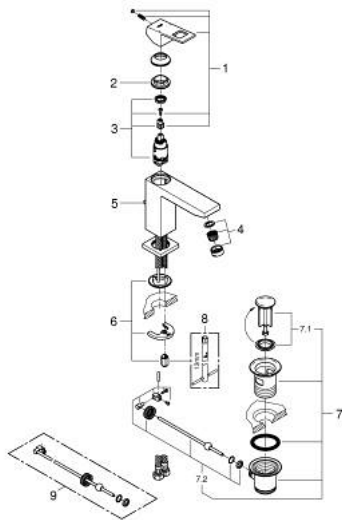

23 445 AL0 EUROCUBE SINGLE-LEVER BASIN MIXER 1/2" M-SIZE

PRODUCT DESCRIPTION

- Colour: brushed hard graphite
- GROHE SilkMove 28 mm ceramic cartridge
- with temperature limiter
- GROHE LongLife finish
- GROHE EcoJoy - less water, perfect flow
- maximum flow rate (at 3 bar): 5 l/min
- SpeedClean mousseur
- GROHE FastFixation Plus installation system

- pop-up waste set 1 1/4"
- flexible connection hoses

23 445 AL0 EUROCUBE SINGLE-LEVER BASIN MIXER 1/2" M-SIZE

SPARE PARTS, March 2019 – now

- 1: Lever (Spare part-nr. 46786AL0)
 - 2: Fitting ring (Spare part-nr. 46715000)
 - 3: Cartridge (Spare part-nr. 46580000)
 - 4: Mousseur (Spare part-nr. 48159AL0)
 - 5: Pop-up rod (Spare part-nr. 46787AL0)
 - 6: Shank mounting kit (Spare part-nr. 46645000)
 - 7: Waste set 1 1/4" (Spare part-nr. 28910AL0)
 - 7.1: Plug (Spare part-nr. 07182AL0)
 - 7.2: Eccentric rod (Spare part-nr. 07052000)
 - 8: Mounting wrench (Spare part-nr. 19017000)*
 - 9: Eccentric rod (Spare part-nr. 07341000)*
- * Optional accessories