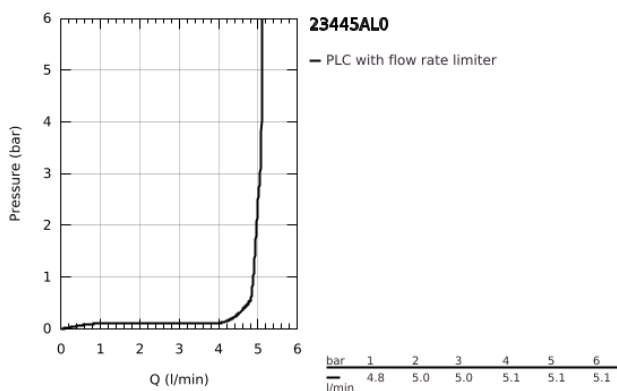

23 445 AL0 EUROCUBE SINGLE-LEVER BASIN MIXER 1/2" M-SIZE

PRODUCT DESCRIPTION

- Colour: brushed hard graphite
- GROHE SilkMove 28 mm ceramic cartridge
- with temperature limiter
- GROHE LongLife finish
- GROHE EcoJoy - less water, perfect flow
- maximum flow rate (at 3 bar): 5 l/min
- SpeedClean mousseur
- GROHE FastFixation Plus installation system

- pop-up waste set 1 1/4"
- flexible connection hoses

23 445 AL0 EUROCUBE SINGLE-LEVER BASIN MIXER 1/2" M-SIZE

SPARE PARTS, March 2019 – now

- 1: Lever (Spare part-nr. 46786AL0)
 - 2: Fitting ring (Spare part-nr. 46715000)
 - 3: Cartridge (Spare part-nr. 46580000)
 - 4: Mousseur (Spare part-nr. 48159AL0)
 - 5: Pop-up rod (Spare part-nr. 46787AL0)
 - 6: Shank mounting kit (Spare part-nr. 46645000)
 - 7: Waste set 1 1/4" (Spare part-nr. 28910AL0)
 - 7.1: Plug (Spare part-nr. 07182AL0)
 - 7.2: Eccentric rod (Spare part-nr. 07052000)
 - 8: Mounting wrench (Spare part-nr. 19017000)*
 - 9: Eccentric rod (Spare part-nr. 07341000)*
- * Optional accessories