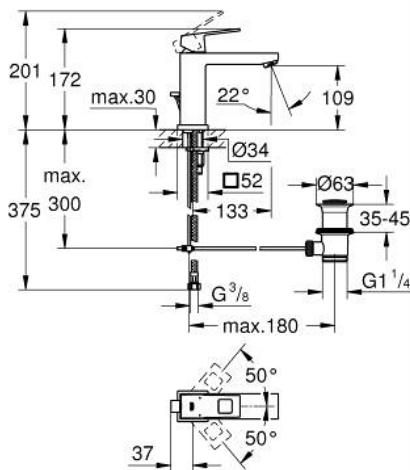

23 445 000 **EUROCUBE SINGLE-LEVER BASIN MIXER 1/2"**  
**M-SIZE**

**PRODUCT DESCRIPTION**

- Colour: chrome
- GROHE SilkMove 28 mm ceramic cartridge
- with temperature limiter
- GROHE LongLife finish
- GROHE EcoJoy - less water, perfect flow
- maximum flow rate (at 3 bar): 5 l/min
- SpeedClean mousseur
- GROHE FastFixation Plus installation system
- pop-up waste set 1 1/4"
- flexible connection hoses

23 445 000 **EUROCUBE SINGLE-LEVER BASIN MIXER 1/2"**  
**M-SIZE**

**SPARE PARTS**, September 2013 – now

- 1: Lever (Spare part-nr. 46786000)
  - 2: Fitting ring (Spare part-nr. 46715000)
  - 3: Cartridge (Spare part-nr. 46580000)
  - 4: Mousseur (Spare part-nr. 48159000)
  - 5: Pop-up rod (Spare part-nr. 46787000)
  - 6: Shank mounting kit (Spare part-nr. 46645000)
  - 7: Waste set 1 1/4" (Spare part-nr. 28910000)
  - 7.1: Plug (Spare part-nr. 07182000)
  - 7.2: Eccentric rod (Spare part-nr. 07052000)
  - 8: Mounting wrench (Spare part-nr. 19017000)\*
  - 9: Eccentric rod (Spare part-nr. 07341000)\*
- \* Optional accessories