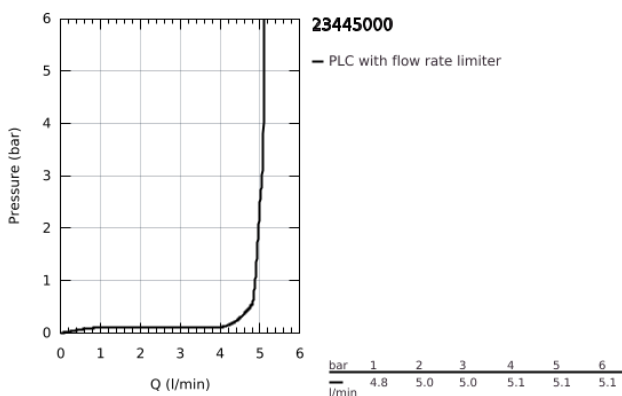

23 445 000 **EUROCUBE SINGLE-LEVER BASIN MIXER 1/2"**  
**M-SIZE**

**PRODUCT DESCRIPTION**

- Colour: chrome
- GROHE SilkMove 28 mm ceramic cartridge
- with temperature limiter
- GROHE LongLife finish
- GROHE EcoJoy - less water, perfect flow
- maximum flow rate (at 3 bar): 5 l/min
- SpeedClean mousseur
- GROHE FastFixation Plus installation system
- pop-up waste set 1 1/4"
- flexible connection hoses

23 445 000 **EUROCUBE SINGLE-LEVER BASIN MIXER 1/2"**  
**M-SIZE**

**SPARE PARTS**, September 2013 – now

- 1: Lever (Spare part-nr. 46786000)
  - 2: Fitting ring (Spare part-nr. 46715000)
  - 3: Cartridge (Spare part-nr. 46580000)
  - 4: Mousseur (Spare part-nr. 48159000)
  - 5: Pop-up rod (Spare part-nr. 46787000)
  - 6: Shank mounting kit (Spare part-nr. 46645000)
  - 7: Waste set 1 1/4" (Spare part-nr. 28910000)
  - 7.1: Plug (Spare part-nr. 07182000)
  - 7.2: Eccentric rod (Spare part-nr. 07052000)
  - 8: Mounting wrench (Spare part-nr. 19017000)\*
  - 9: Eccentric rod (Spare part-nr. 07341000)\*
- \* Optional accessories