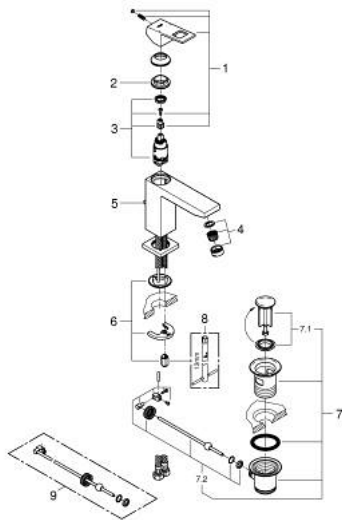

23 445 000 **EUROCUBE SINGLE-LEVER BASIN MIXER 1/2"**  
**M-SIZE**

**PRODUCT DESCRIPTION**

- Colour: chrome
- GROHE SilkMove 28 mm ceramic cartridge
- with temperature limiter
- GROHE LongLife finish
- GROHE EcoJoy - less water, perfect flow
- maximum flow rate (at 3 bar): 5 l/min
- SpeedClean mousseur
- GROHE FastFixation Plus installation system
- pop-up waste set 1 1/4"
- flexible connection hoses

23 445 000 **EUROCUBE SINGLE-LEVER BASIN MIXER 1/2"**  
**M-SIZE**

**SPARE PARTS**, September 2013 – now

- 1: Lever (Spare part-nr. 46786000)
  - 2: Fitting ring (Spare part-nr. 46715000)
  - 3: Cartridge (Spare part-nr. 46580000)
  - 4: Mousseur (Spare part-nr. 48159000)
  - 5: Pop-up rod (Spare part-nr. 46787000)
  - 6: Shank mounting kit (Spare part-nr. 46645000)
  - 7: Waste set 1 1/4" (Spare part-nr. 28910000)
  - 7.1: Plug (Spare part-nr. 07182000)
  - 7.2: Eccentric rod (Spare part-nr. 07052000)
  - 8: Mounting wrench (Spare part-nr. 19017000)\*
  - 9: Eccentric rod (Spare part-nr. 07341000)\*
- \* Optional accessories