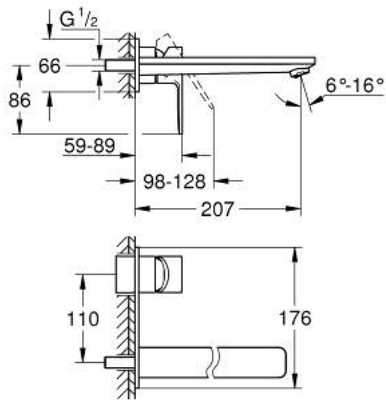

23 444 GN1 LINEARE 2-HOLE BASIN MIXER L-SIZE

PRODUCT DESCRIPTION

- Colour: brushed cool sunrise
- wall mounted
- trim set for use with rough-in set 23 571 000 / 32 635 000
- without concealed body
- metal rosette
- GROHE LongLife finish
- GROHE EcoJoy - less water, perfect flow
- maximum flow rate (at 3 bar): 5 l/min
- GROHE AquaGuide adjustable mousseur
- centre distance 110 mm
- projection 207 mm

23 444 GN1 LINEARE 2-HOLE BASIN MIXER L-SIZE

SPARE PARTS, November 2024 – now

1: Lever (Spare part-nr. 46982GN0)

2: flow straightener (Spare part-nr. 46837GN0)

3: Extension (Spare part-nr. 46943000)*

* Optional accessories