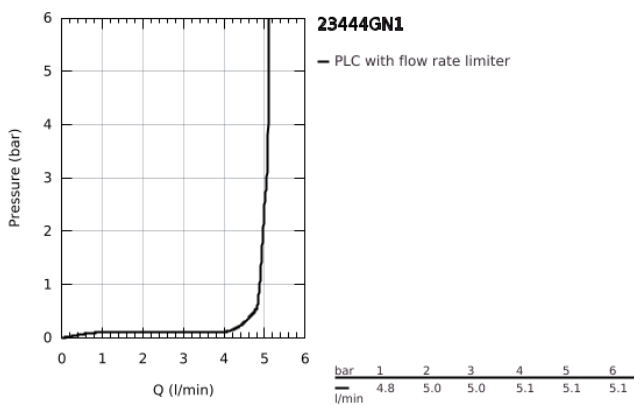

23 444 GN1 LINEARE 2-HOLE BASIN MIXER L-SIZE

PRODUCT DESCRIPTION

- Colour: brushed cool sunrise
- wall mounted
- trim set for use with rough-in set 23 571 000 / 32 635 000
- without concealed body
- metal rosette
- GROHE LongLife finish
- GROHE EcoJoy - less water, perfect flow
- maximum flow rate (at 3 bar): 5 l/min
- GROHE AquaGuide adjustable mousseur
- centre distance 110 mm
- projection 207 mm

23 444 GN1 LINEARE 2-HOLE BASIN MIXER L-SIZE

SPARE PARTS, November 2024 – now

1: Lever (Spare part-nr. 46982GN0)

2: flow straightener (Spare part-nr. 46837GN0)

3: Extension (Spare part-nr. 46943000)*

* Optional accessories