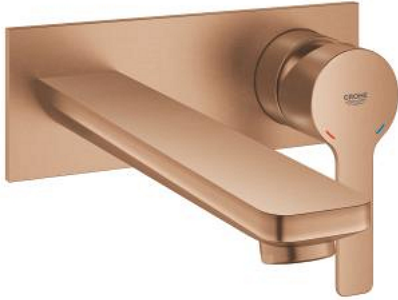

23 444 DL1 LINEARE 2-HOLE BASIN MIXER L-SIZE

PRODUCT DESCRIPTION

- Colour: brushed warm sunset
- wall mounted
- trim set for use with rough-in set 23 571 000 / 32 635 000
- without concealed body
- metal rosette
- GROHE LongLife finish
- GROHE EcoJoy - less water, perfect flow
- maximum flow rate (at 3 bar): 5 l/min
- GROHE AquaGuide adjustable mousseur
- centre distance 110 mm
- projection 207 mm

23 444 DL1 LINEARE 2-HOLE BASIN MIXER L-SIZE

SPARE PARTS, November 2024 – now

1: Lever (Spare part-nr. 46982DL0)

2: flow straightener (Spare part-nr. 46837DL0)

3: Extension (Spare part-nr. 46943000)*

* Optional accessories