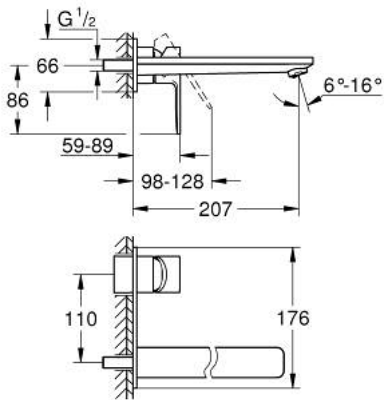

23 444 DL1 LINEARE 2-HOLE BASIN MIXER L-SIZE

PRODUCT DESCRIPTION

- Colour: brushed warm sunset
- wall mounted
- trim set for use with rough-in set 23 571 000 / 32 635 000
- without concealed body
- metal rosette
- GROHE LongLife finish
- GROHE EcoJoy - less water, perfect flow
- maximum flow rate (at 3 bar): 5 l/min
- GROHE AquaGuide adjustable mousseur
- centre distance 110 mm
- projection 207 mm

23 444 DL1 LINEARE 2-HOLE BASIN MIXER L-SIZE

SPARE PARTS, November 2024 – now

1: Lever (Spare part-nr. 46982DL0)

2: flow straightener (Spare part-nr. 46837DL0)

3: Extension (Spare part-nr. 46943000)*

* Optional accessories