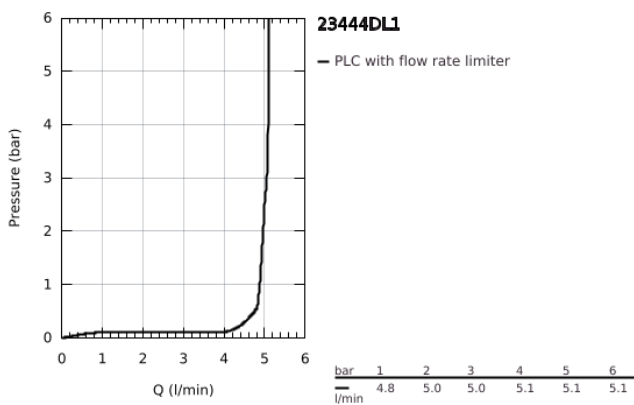

23 444 DL1 LINEARE 2-HOLE BASIN MIXER L-SIZE

PRODUCT DESCRIPTION

- Colour: brushed warm sunset
- wall mounted
- trim set for use with rough-in set 23 571 000 / 32 635 000
- without concealed body
- metal rosette
- GROHE LongLife finish
- GROHE EcoJoy - less water, perfect flow
- maximum flow rate (at 3 bar): 5 l/min
- GROHE AquaGuide adjustable mousseur
- centre distance 110 mm
- projection 207 mm

23 444 DL1 LINEARE 2-HOLE BASIN MIXER L-SIZE

SPARE PARTS, November 2024 – now

1: Lever (Spare part-nr. 46982DL0)

2: flow straightener (Spare part-nr. 46837DL0)

3: Extension (Spare part-nr. 46943000)*

* Optional accessories