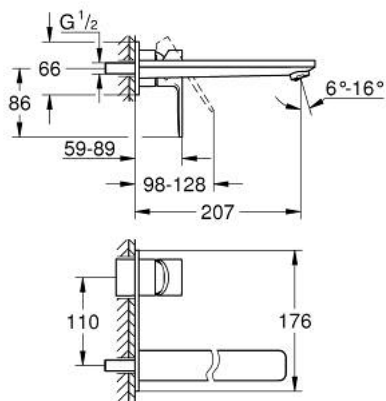

23 444 DC1 LINEARE 2-HOLE BASIN MIXER L-SIZE

PRODUCT DESCRIPTION

- Colour: supersteel
- wall mounted
- trim set for use with rough-in set 23 571 000 / 32 635 000
- without concealed body
- metal rosette
- GROHE LongLife finish
- AquaCalibrator
- maximum flow rate (at 3 bar): 5 l/min
- GROHE AquaGuide adjustable mousseur
- centre distance 110 mm
- projection 207 mm

23 444 DC1 LINEARE 2-HOLE BASIN MIXER L-SIZE

SPARE PARTS, September 2016 – now

1: Lever (Spare part-nr. 46982DC0)

2: Flow straightener (Spare part-nr. 46837DC0)

3: Extension (Spare part-nr. 46943000)*

* Optional accessories