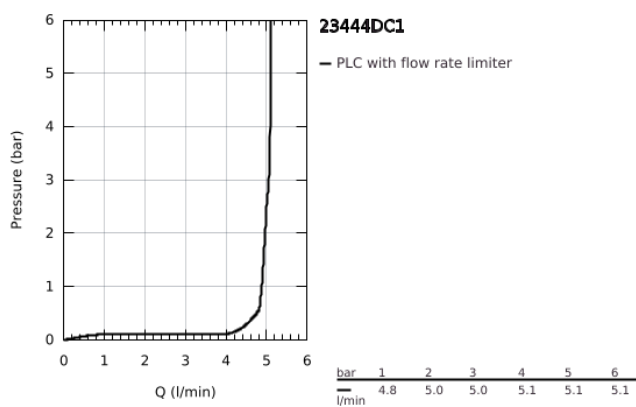

23 444 DC1 LINEARE 2-HOLE BASIN MIXER L-SIZE

PRODUCT DESCRIPTION

- Colour: supersteel
- wall mounted
- trim set for use with rough-in set 23 571 000 / 32 635 000
- without concealed body
- metal rosette
- GROHE LongLife finish
- AquaCalibrator
- maximum flow rate (at 3 bar): 5 l/min
- GROHE AquaGuide adjustable mousseur
- centre distance 110 mm
- projection 207 mm

23 444 DC1 LINEARE 2-HOLE BASIN MIXER L-SIZE

SPARE PARTS, September 2016 – now

1: Lever (Spare part-nr. 46982DC0)

2: Flow straightener (Spare part-nr. 46837DC0)

3: Extension (Spare part-nr. 46943000)*

* Optional accessories