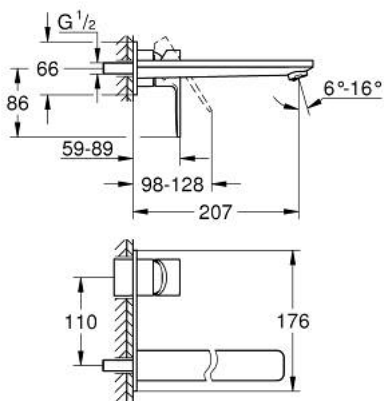

23 444 DC1 LINEARE 2-HOLE BASIN MIXER L-SIZE

PRODUCT DESCRIPTION

- Colour: supersteel
- wall mounted
- trim set for use with rough-in set 23 571 000 / 32 635 000
- without concealed body
- metal rosette
- GROHE LongLife finish
- GROHE EcoJoy - less water, perfect flow
- maximum flow rate (at 3 bar): 5 l/min
- GROHE AquaGuide adjustable mousseur
- centre distance 110 mm
- projection 207 mm

23 444 DC1 LINEARE 2-HOLE BASIN MIXER L-SIZE

SPARE PARTS, September 2016 – now

1: Lever (Spare part-nr. 46982DC0)

2: Flow straightener (Spare part-nr. 46837DC0)

3: Extension (Spare part-nr. 46943000)*

* Optional accessories