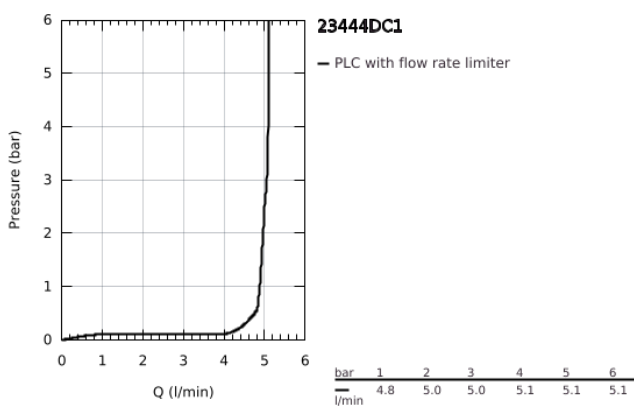

23 444 DC1 LINEARE 2-HOLE BASIN MIXER L-SIZE

PRODUCT DESCRIPTION

- Colour: supersteel
- wall mounted
- trim set for use with rough-in set 23 571 000 / 32 635 000
- without concealed body
- metal rosette
- GROHE LongLife finish
- GROHE EcoJoy - less water, perfect flow
- maximum flow rate (at 3 bar): 5 l/min
- GROHE AquaGuide adjustable mousseur
- centre distance 110 mm
- projection 207 mm

23 444 DC1 LINEARE 2-HOLE BASIN MIXER L-SIZE

SPARE PARTS, September 2016 – now

1: Lever (Spare part-nr. 46982DC0)

2: Flow straightener (Spare part-nr. 46837DC0)

3: Extension (Spare part-nr. 46943000)*

* Optional accessories